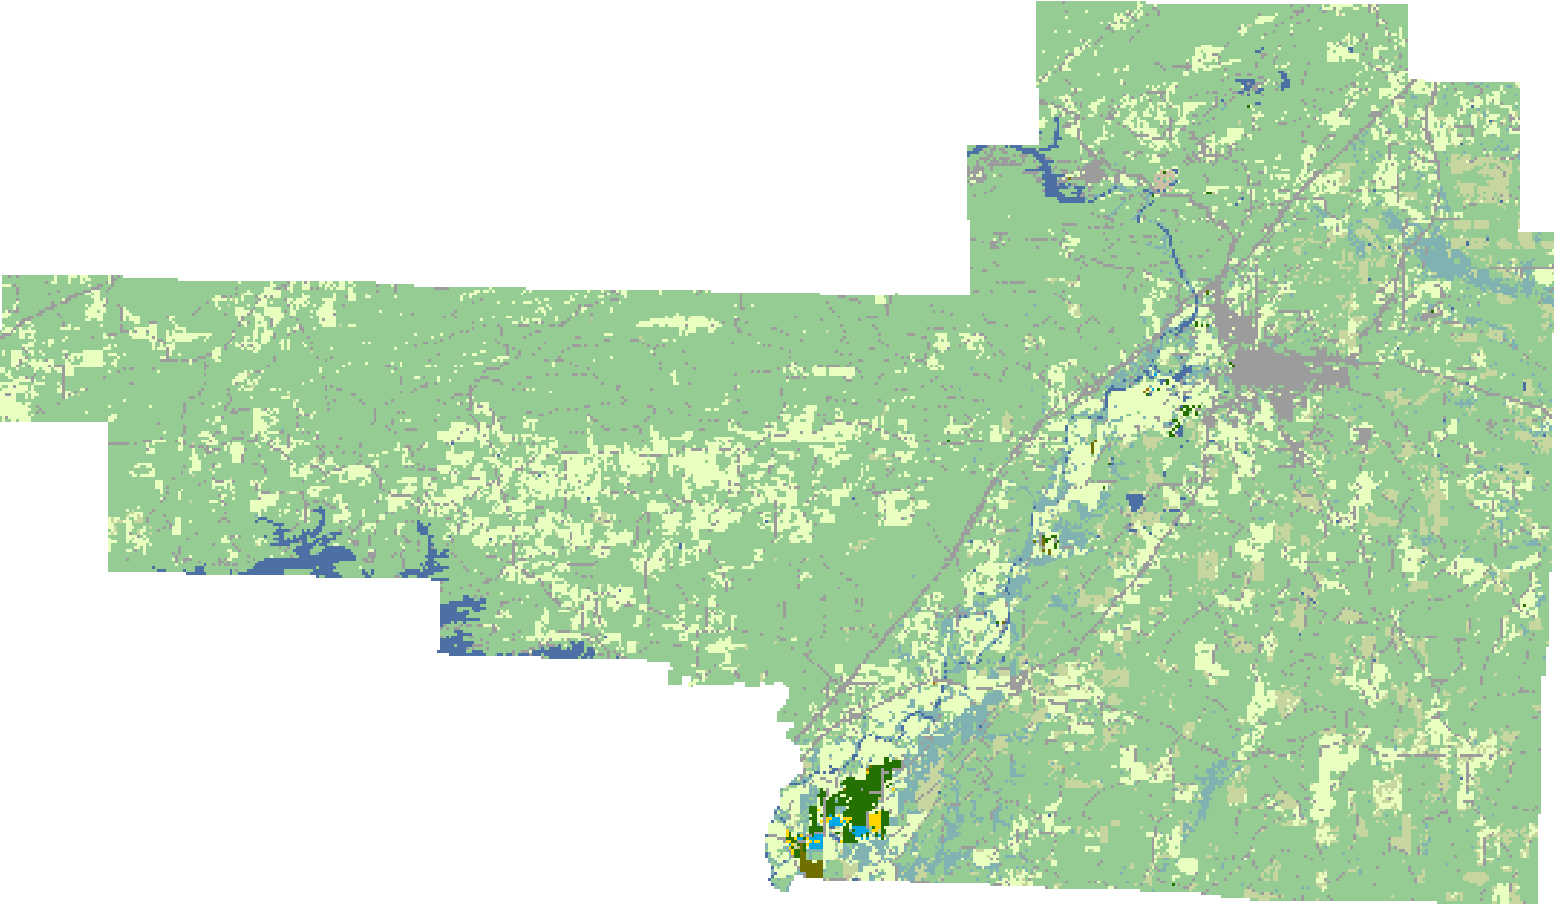

2008 Hot Spring County, Arkansas

Land Cover Categories

Agriculture

- Pasture/Grass
- Soybeans
- Rice
- W. Wht./Soy. Dbl. Crop.
- Cotton
- Corn
- Fallow/Idle Cropland
- Winter Wheat
- Sorghum
- Aquaculture
- Sweet Potatoes
- Other Tree Nuts
- Oats
- Other Crops
- Misc. Vegs. & Fruits
- Alfalfa

Non-Agriculture

- Woodland
- Wetlands
- Urban/Developed
- Shrubland
- Water
- Barren