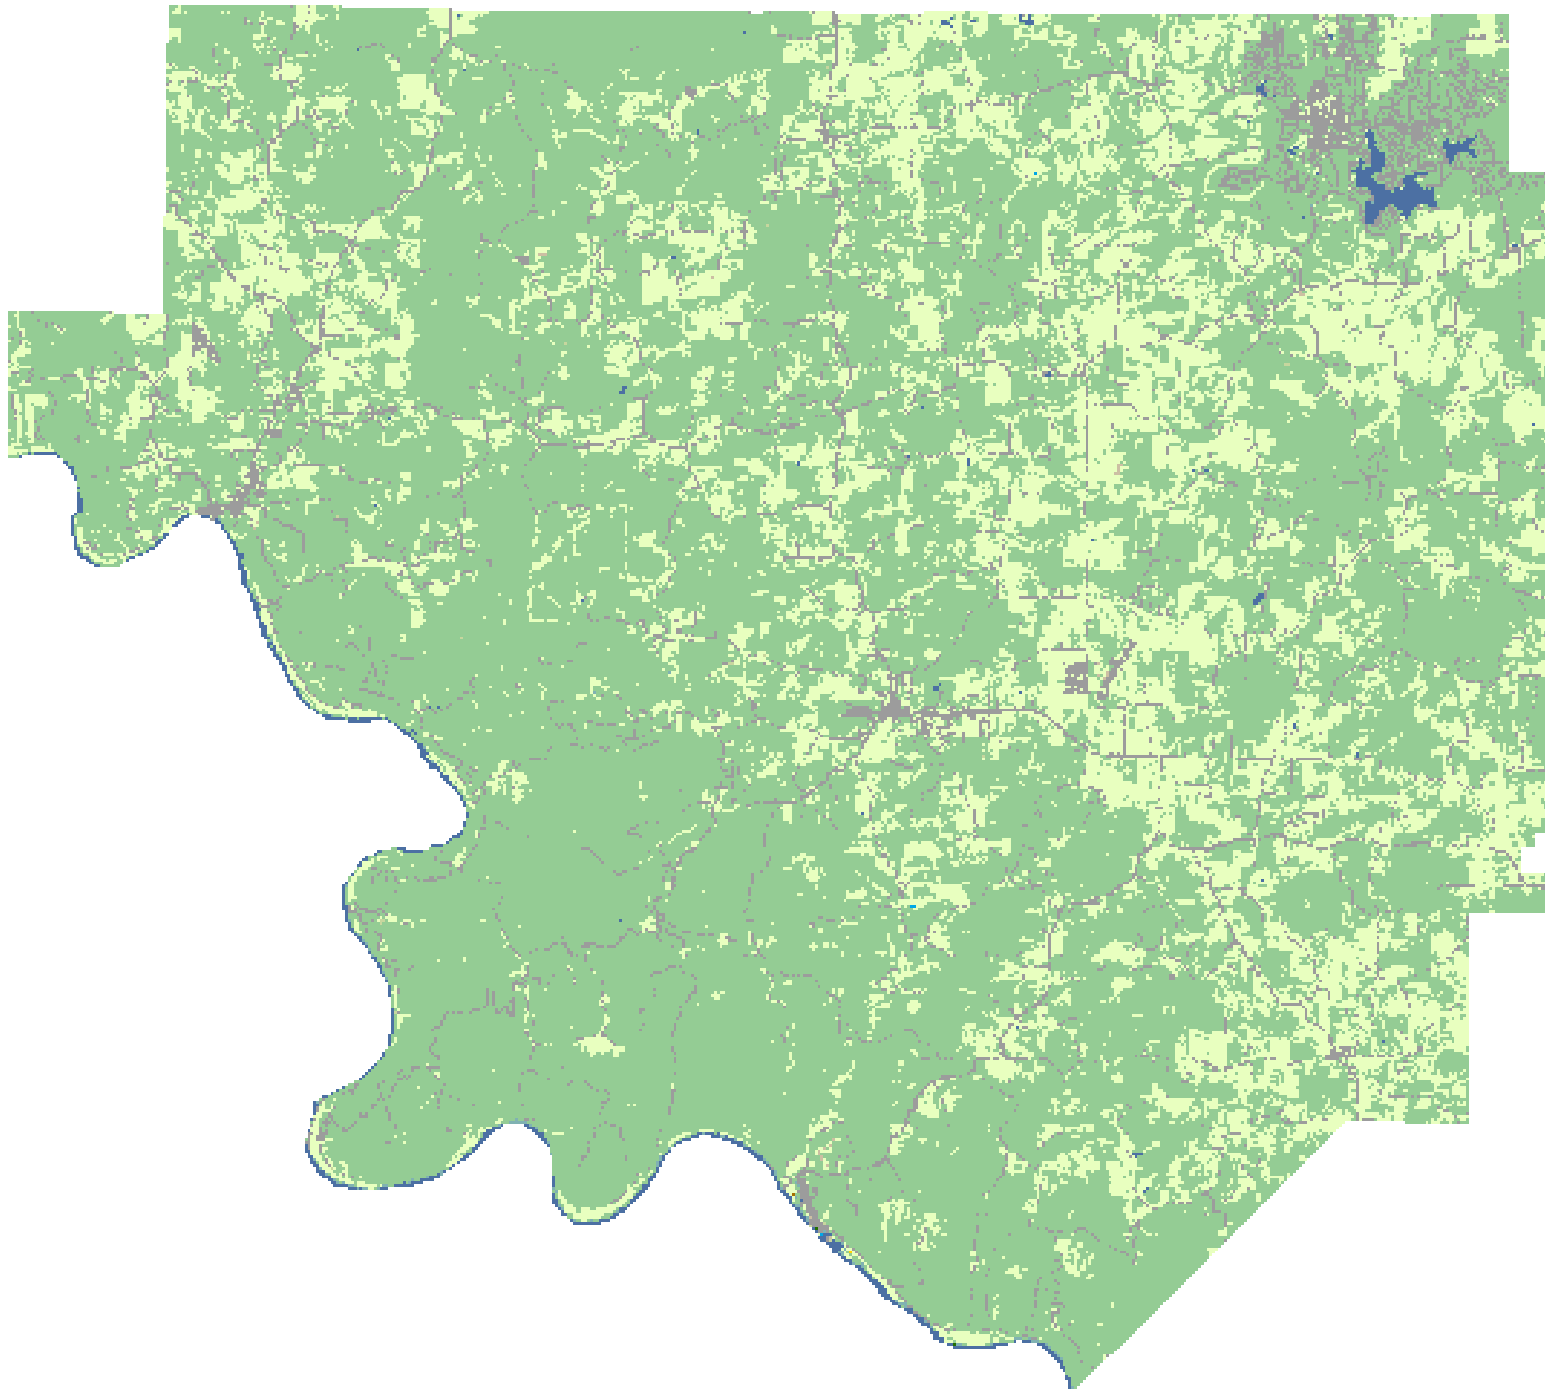

2008 Izard County, Arkansas

Land Cover Categories

Agriculture

- Pasture/Grass
- Soybeans
- Rice
- W. Wht./Soy. Dbl. Crop.
- Cotton
- Corn
- Fallow/Idle Cropland
- Winter Wheat
- Sorghum
- Aquaculture
- Sweet Potatoes
- Other Tree Nuts
- Oats
- Other Crops
- Misc. Vegs. & Fruits
- Alfalfa

Non-Agriculture

- Woodland
- Wetlands
- Urban/Developed
- Shrubland
- Water
- Barren