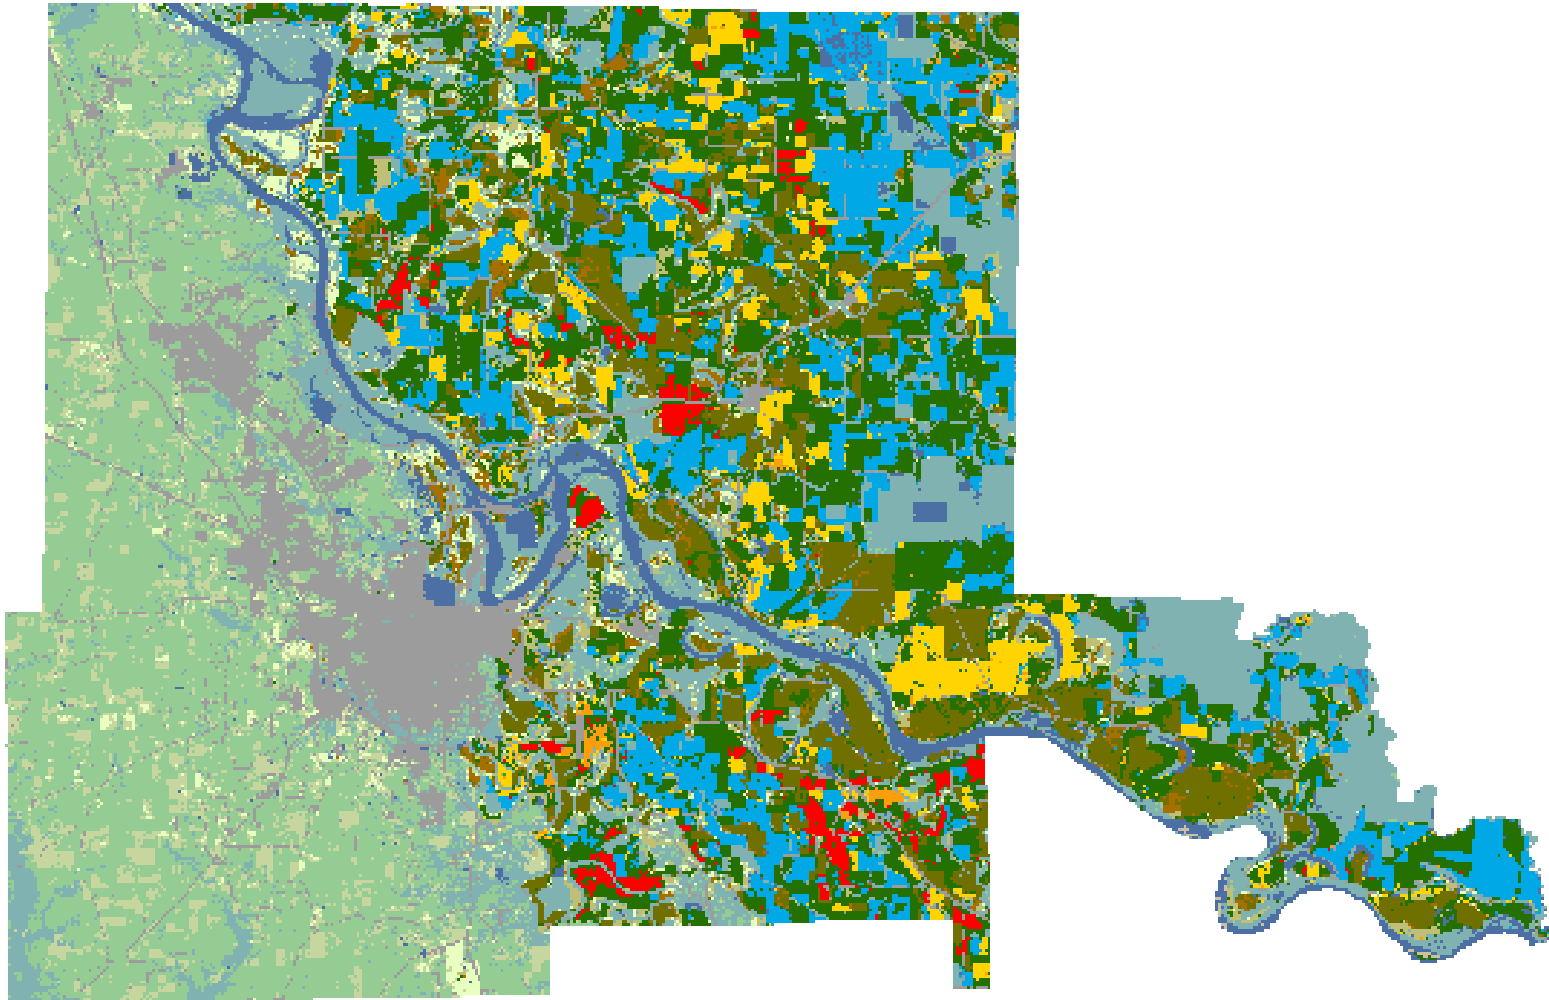

2008 Jefferson County, Arkansas

Land Cover Categories

Agriculture

- Pasture/Grass
- Soybeans
- Rice
- W. Wht./Soy. Dbl. Crop.
- Cotton
- Corn
- Fallow/Idle Cropland
- Winter Wheat
- Sorghum
- Aquaculture
- Sweet Potatoes
- Other Tree Nuts
- Oats
- Other Crops
- Misc. Vegs. & Fruits
- Alfalfa

Non-Agriculture

- Woodland
- Wetlands
- Urban/Developed
- Shrubland
- Water
- Barren