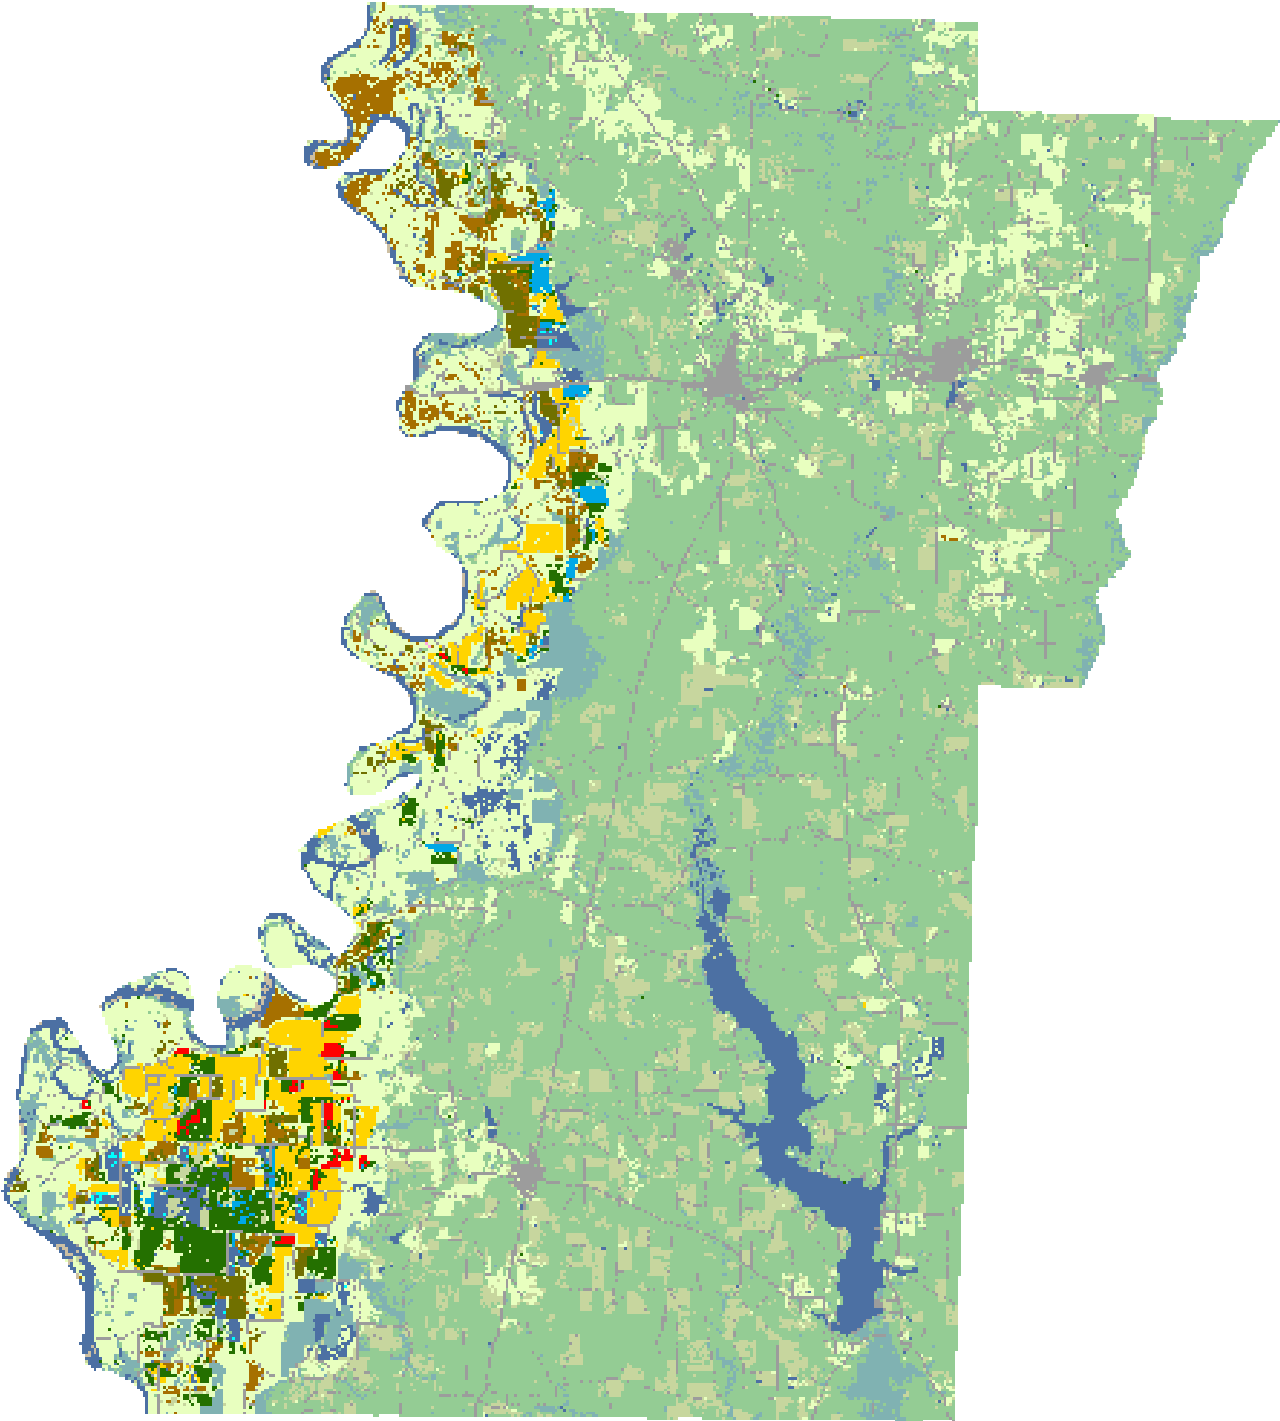

2008 Lafayette County, Arkansas

Land Cover Categories

Agriculture

- Pasture/Grass
- Soybeans
- Rice
- W. Wht./Soy. Dbl. Crop.
- Cotton
- Corn
- Fallow/Idle Cropland
- Winter Wheat
- Sorghum
- Aquaculture
- Sweet Potatoes
- Other Tree Nuts
- Oats
- Other Crops
- Misc. Veggies. & Fruits
- Alfalfa

Non-Agriculture

- Woodland
- Wetlands
- Urban/Developed
- Shrubland
- Water
- Barren