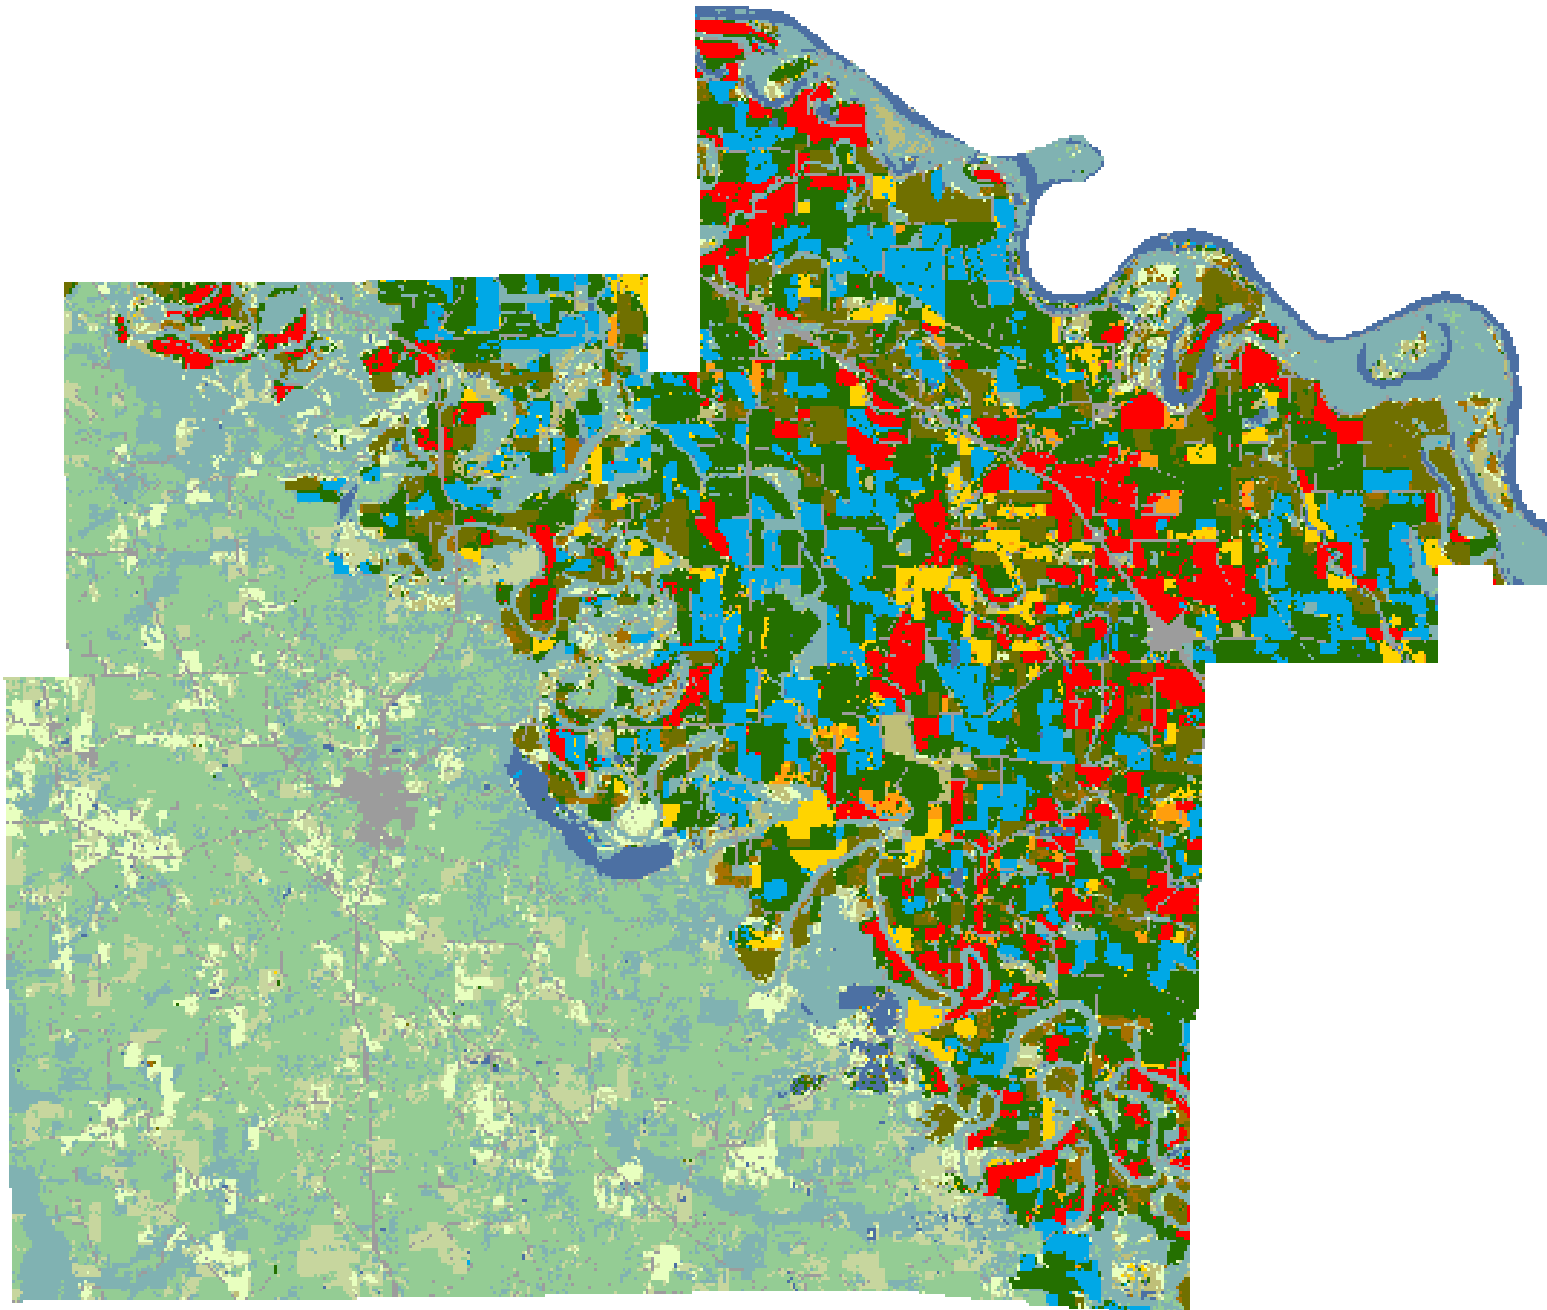

2008 Lincoln County, Arkansas

Land Cover Categories

Agriculture

- Pasture/Grass
- Soybeans
- Rice
- W. Wht./Soy. Dbl. Crop.
- Cotton
- Corn
- Fallow/Idle Cropland
- Winter Wheat
- Sorghum
- Aquaculture
- Sweet Potatoes
- Other Tree Nuts
- Oats
- Other Crops
- Misc. Veggies. & Fruits
- Alfalfa

Non-Agriculture

- Woodland
- Wetlands
- Urban/Developed
- Shrubland
- Water
- Barren