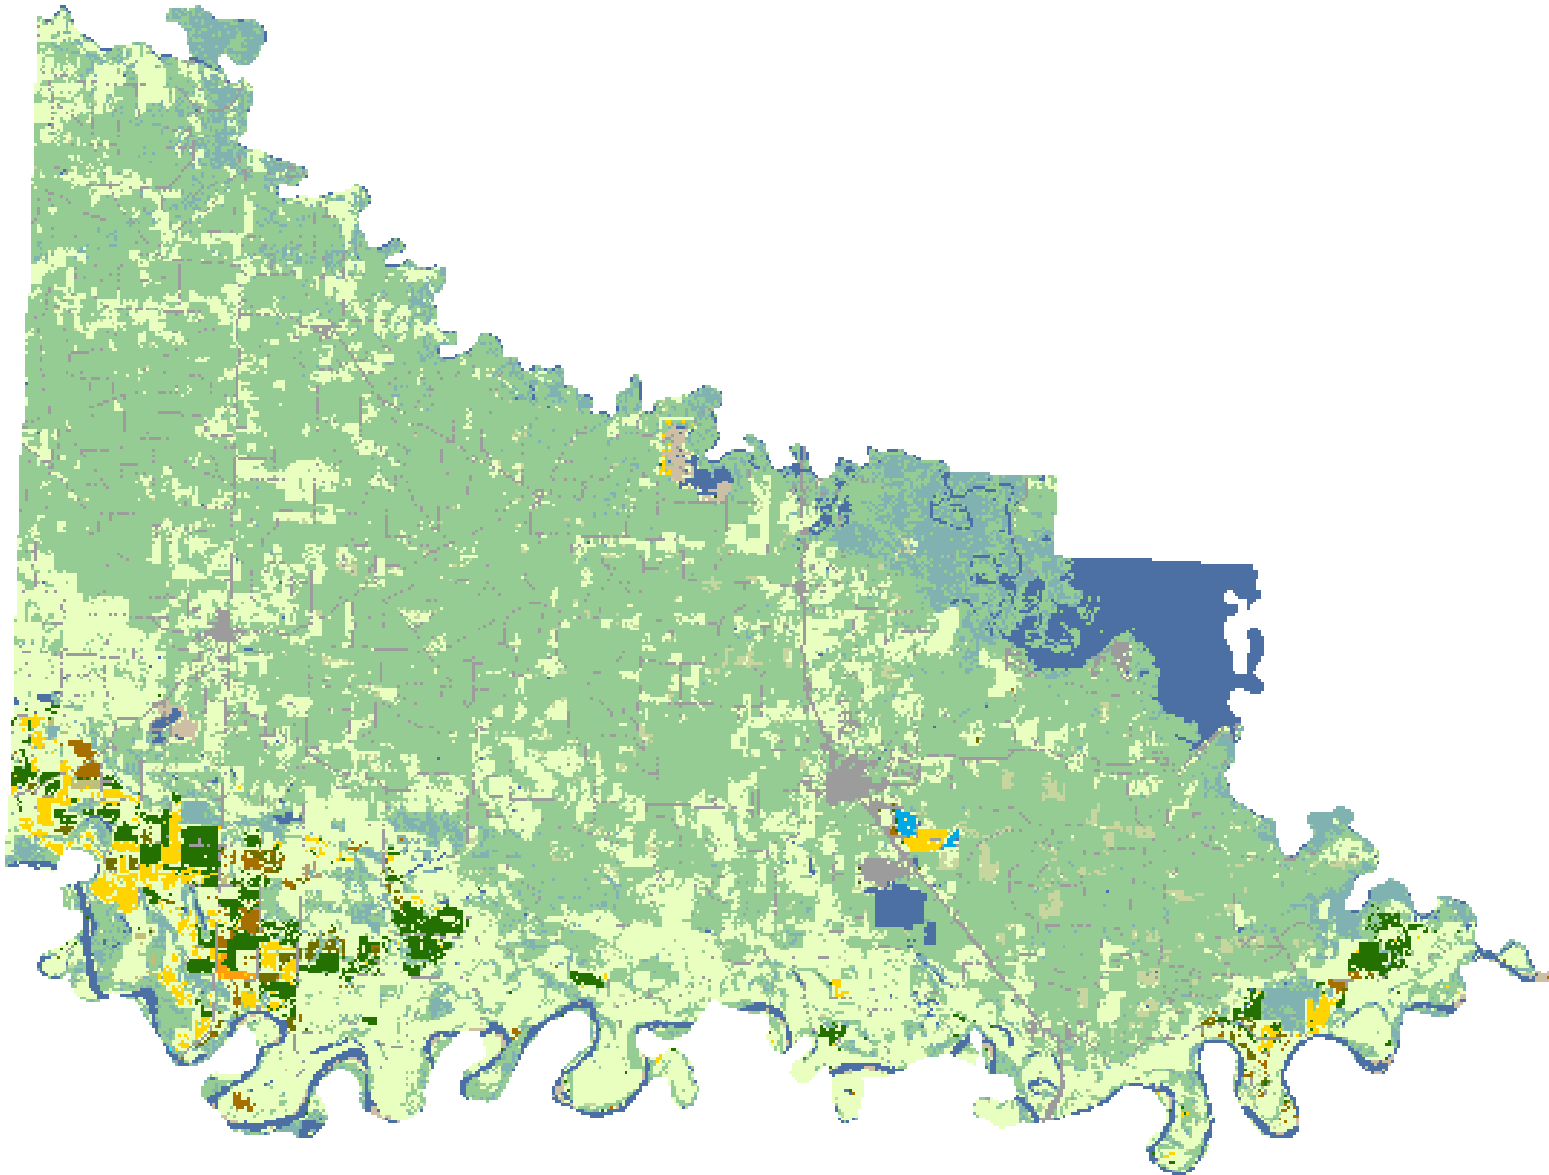

2008 Little River County, Arkansas

Land Cover Categories

Agriculture

-  Pasture/Grass
-  Soybeans
-  Rice
-  W. Wht./Soy. Dbl. Crop.
-  Cotton
-  Corn
-  Fallow/Idle Cropland
-  Winter Wheat
-  Sorghum
-  Aquaculture
-  Sweet Potatoes
-  Other Tree Nuts
-  Oats
-  Other Crops
-  Misc. Vegs. & Fruits
-  Alfalfa

Non-Agriculture

-  Woodland
-  Wetlands
-  Urban/Developed
-  Shrubland
-  Water
-  Barren