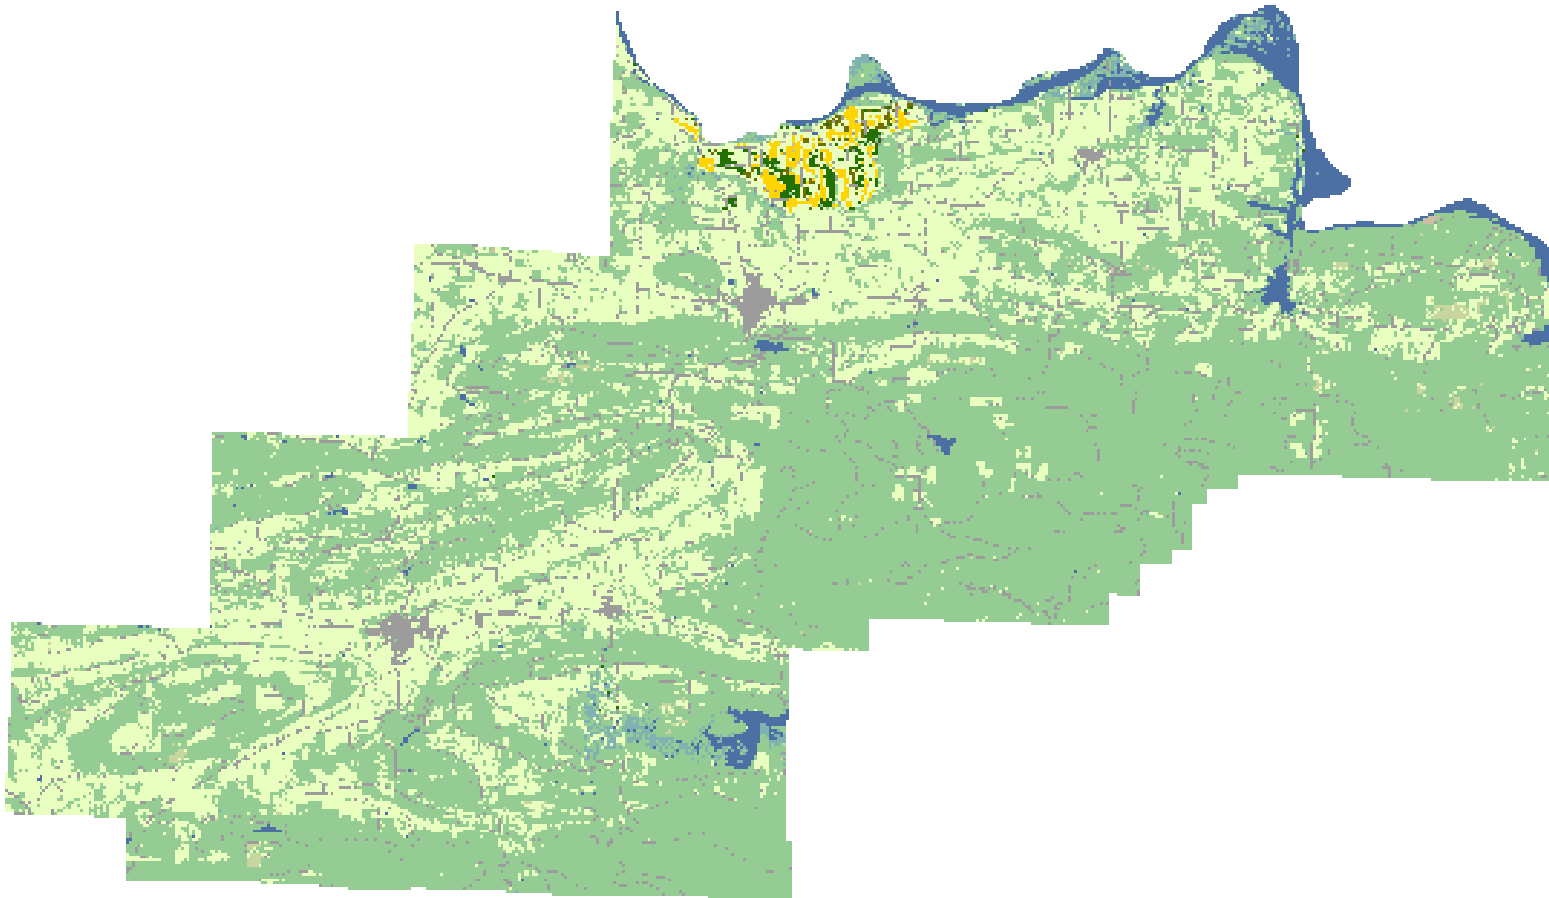

2008 Logan County, Arkansas

Land Cover Categories

Agriculture

-  Pasture/Grass
-  Soybeans
-  Rice
-  W. Wht./Soy. Dbl. Crop.
-  Cotton
-  Corn
-  Fallow/Idle Cropland
-  Winter Wheat
-  Sorghum
-  Aquaculture
-  Sweet Potatoes
-  Other Tree Nuts
-  Oats
-  Other Crops
-  Misc. Veggies. & Fruits
-  Alfalfa

Non-Agriculture

-  Woodland
-  Wetlands
-  Urban/Developed
-  Shrubland
-  Water
-  Barren