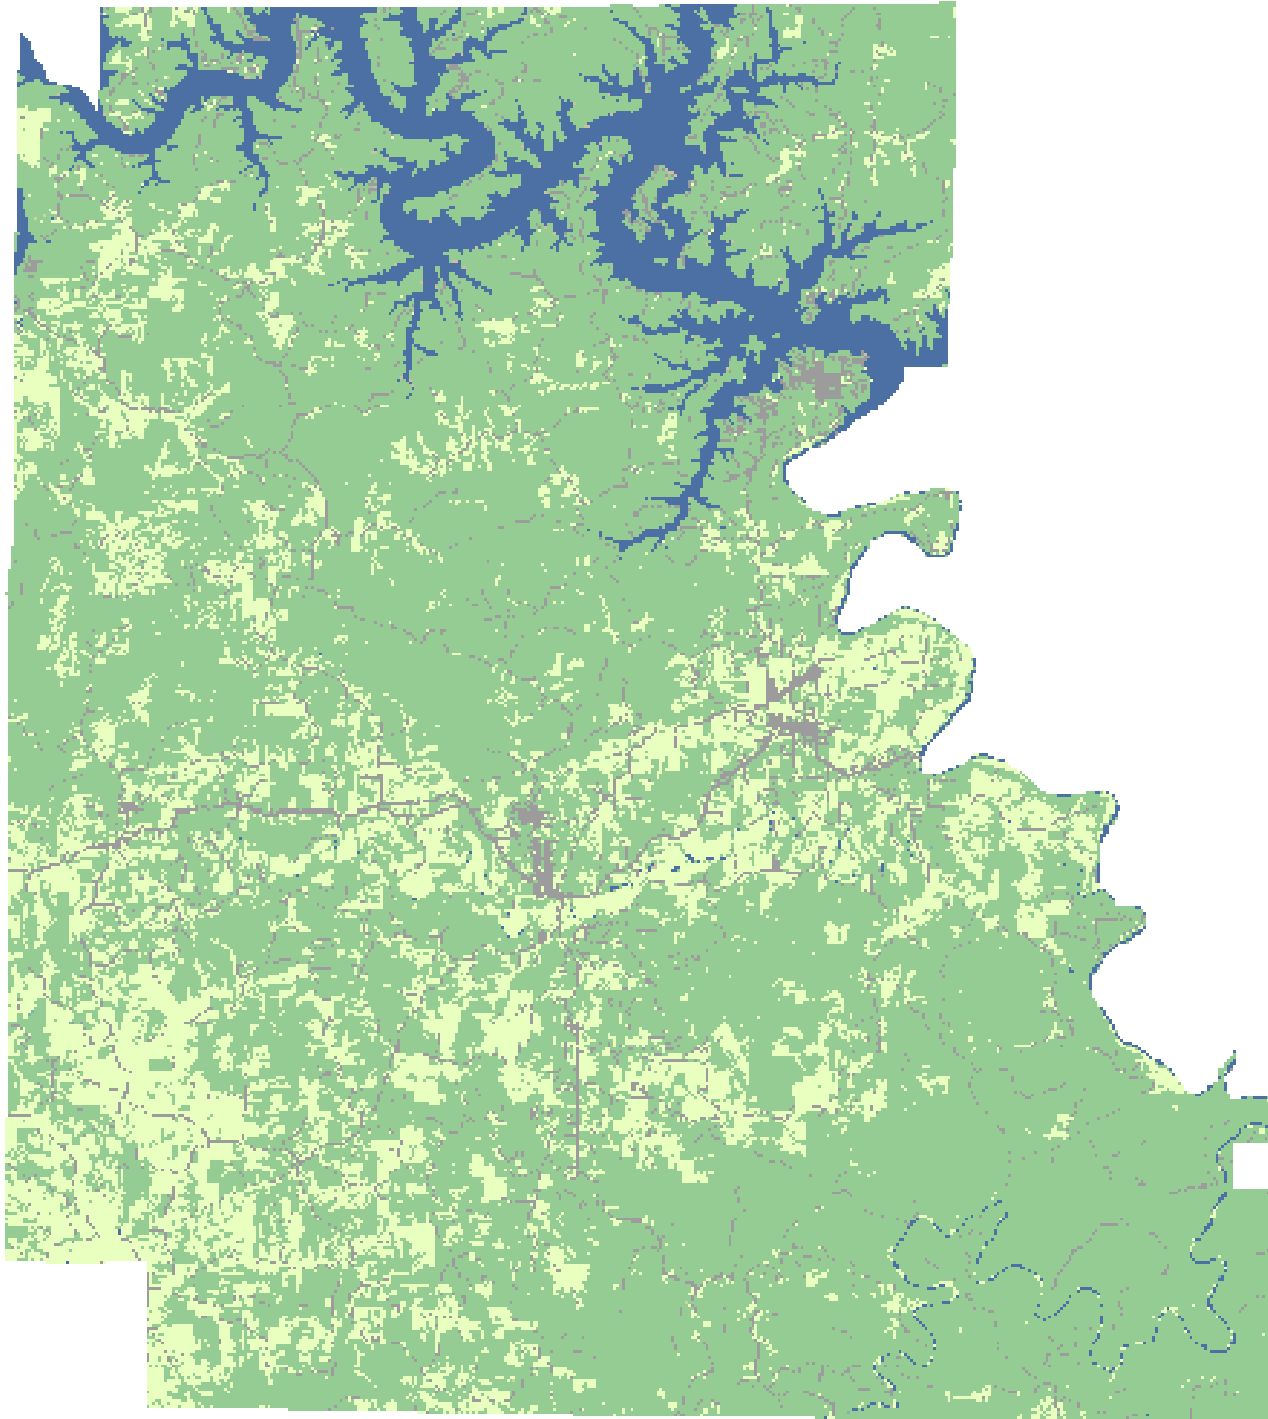

2008 Marion County, Arkansas

Land Cover Categories

Agriculture

- Pasture/Grass
- Soybeans
- Rice
- W. Wht./Soy. Dbl. Crop.
- Cotton
- Corn
- Fallow/Idle Cropland
- Winter Wheat
- Sorghum
- Aquaculture
- Sweet Potatoes
- Other Tree Nuts
- Oats
- Other Crops
- Misc. Vegs. & Fruits
- Alfalfa

Non-Agriculture

- Woodland
- Wetlands
- Urban/Developed
- Shrubland
- Water
- Barren