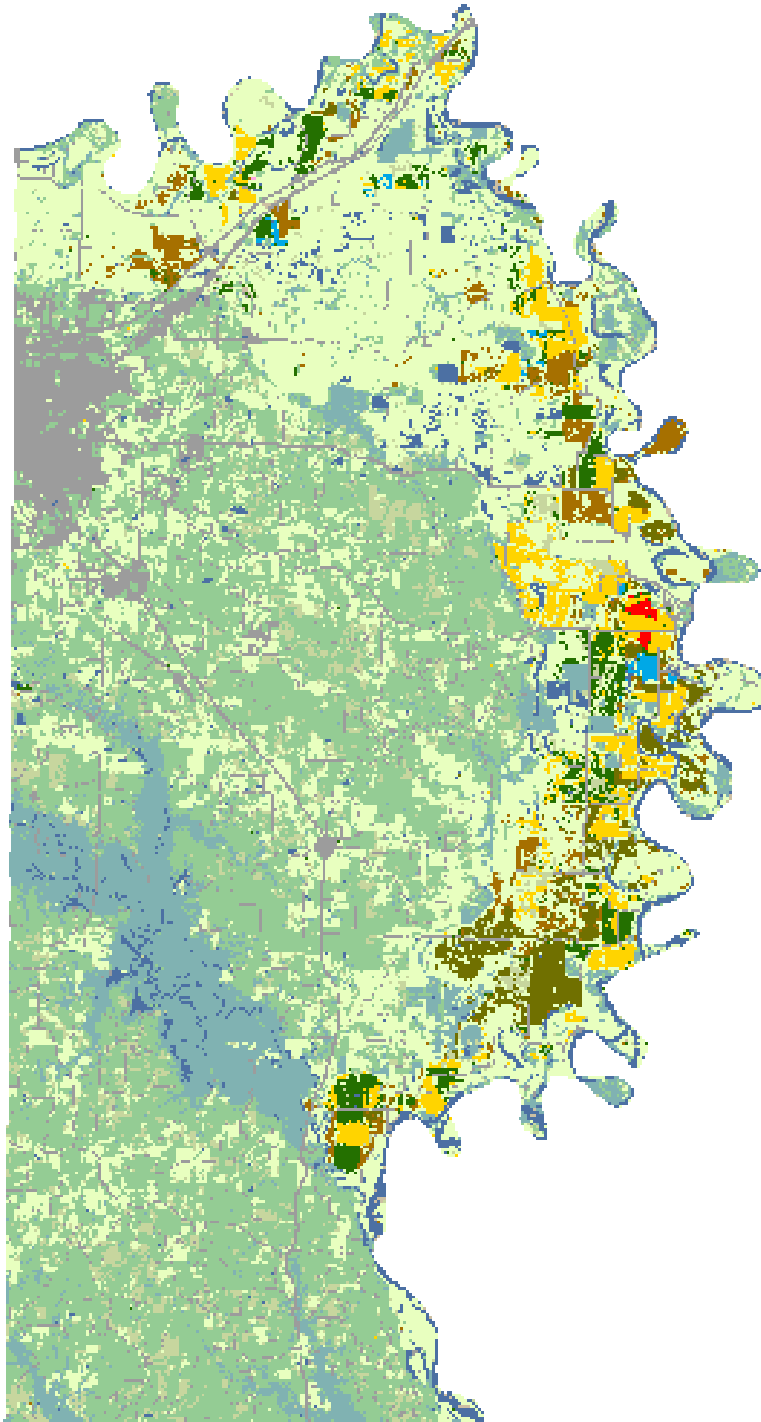

2008 Miller County, Arkansas

Land Cover Categories

Agriculture

-  Pasture/Grass
-  Soybeans
-  Rice
-  W. Wht./Soy. Dbl. Crop.
-  Cotton
-  Corn
-  Fallow/Idle Cropland
-  Winter Wheat
-  Sorghum
-  Aquaculture
-  Sweet Potatoes
-  Other Tree Nuts
-  Oats
-  Other Crops
-  Misc. Veggies. & Fruits
-  Alfalfa

Non-Agriculture

-  Woodland
-  Wetlands
-  Urban/Developed
-  Shrubland
-  Water
-  Barren