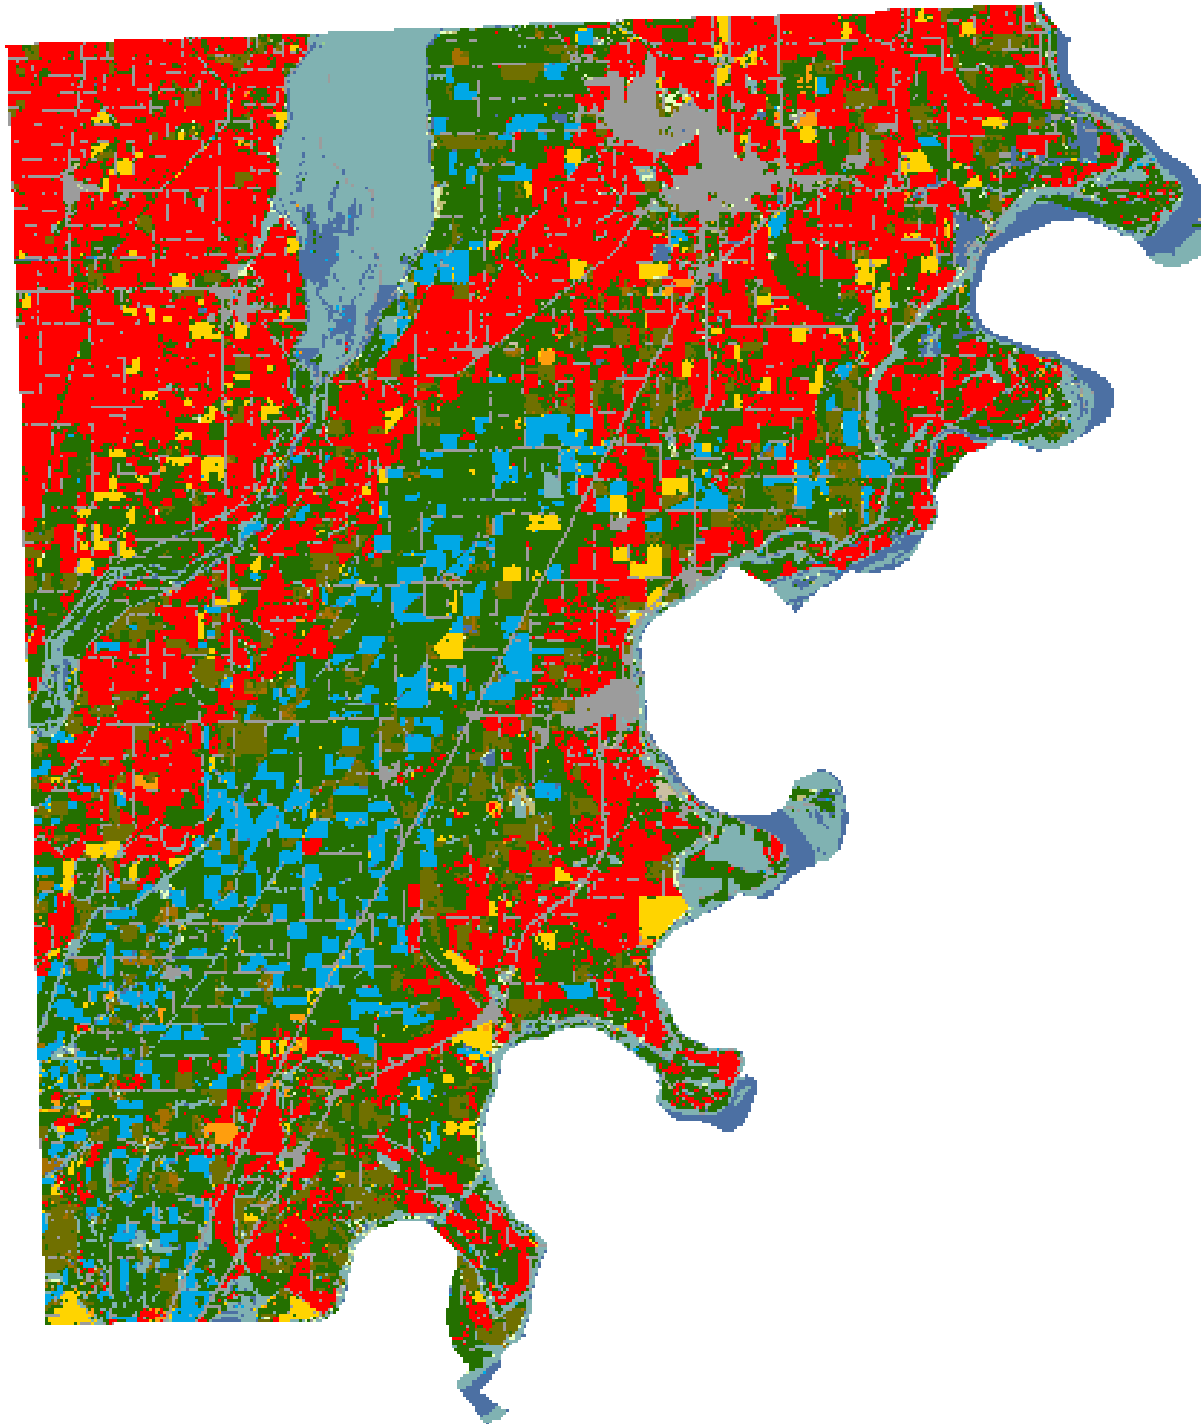

2008 Mississippi County, Arkansas

Land Cover Categories

Agriculture

-  Pasture/Grass
-  Soybeans
-  Rice
-  W. Wht./Soy. Dbl. Crop.
-  Cotton
-  Corn
-  Fallow/Idle Cropland
-  Winter Wheat
-  Sorghum
-  Aquaculture
-  Sweet Potatoes
-  Other Tree Nuts
-  Oats
-  Other Crops
-  Misc. Vegs. & Fruits
-  Alfalfa

Non-Agriculture

-  Woodland
-  Wetlands
-  Urban/Developed
-  Shrubland
-  Water
-  Barren