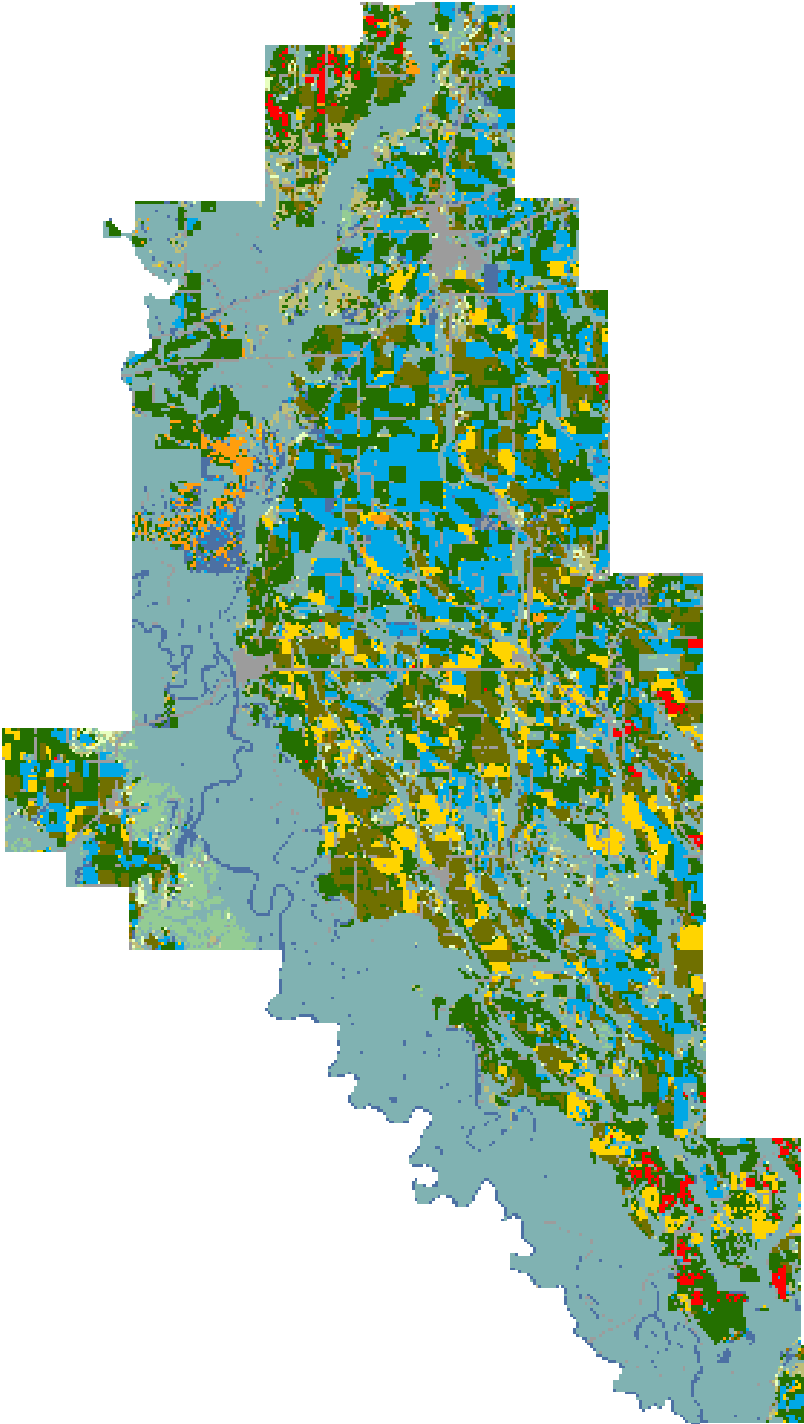

2008 Monroe County, Arkansas

Land Cover Categories

Agriculture

- Pasture/Grass
- Soybeans
- Rice
- W. Wht./Soy. Dbl. Crop.
- Cotton
- Corn
- Fallow/Idle Cropland
- Winter Wheat
- Sorghum
- Aquaculture
- Sweet Potatoes
- Other Tree Nuts
- Oats
- Other Crops
- Misc. Veggies. & Fruits
- Alfalfa

Non-Agriculture

- Woodland
- Wetlands
- Urban/Developed
- Shrubland
- Water
- Barren