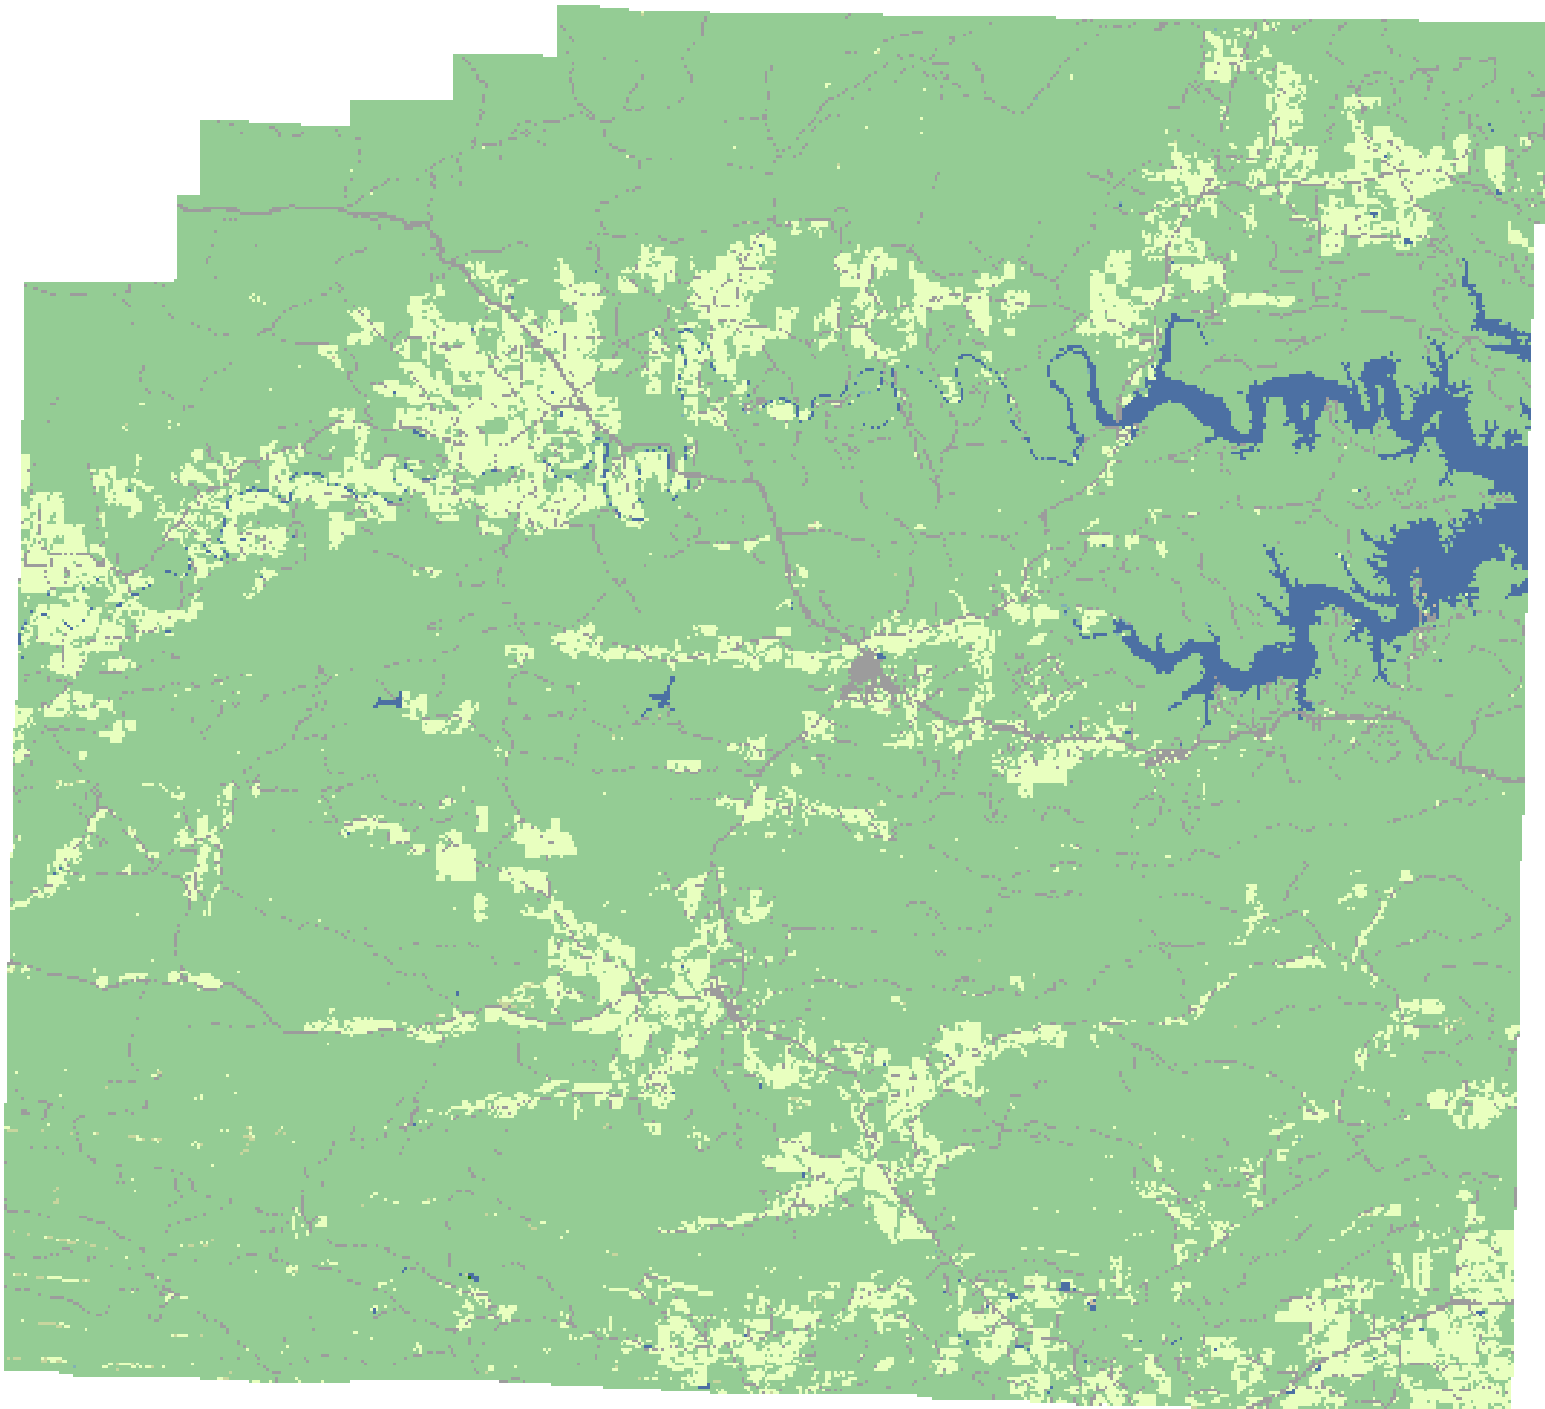

2008 Montgomery County, Arkansas

Land Cover Categories

Agriculture

-  Pasture/Grass
-  Soybeans
-  Rice
-  W. Wht./Soy. Dbl. Crop.
-  Cotton
-  Corn
-  Fallow/Idle Cropland
-  Winter Wheat
-  Sorghum
-  Aquaculture
-  Sweet Potatoes
-  Other Tree Nuts
-  Oats
-  Other Crops
-  Misc. Vegs. & Fruits
-  Alfalfa

Non-Agriculture

-  Woodland
-  Wetlands
-  Urban/Developed
-  Shrubland
-  Water
-  Barren