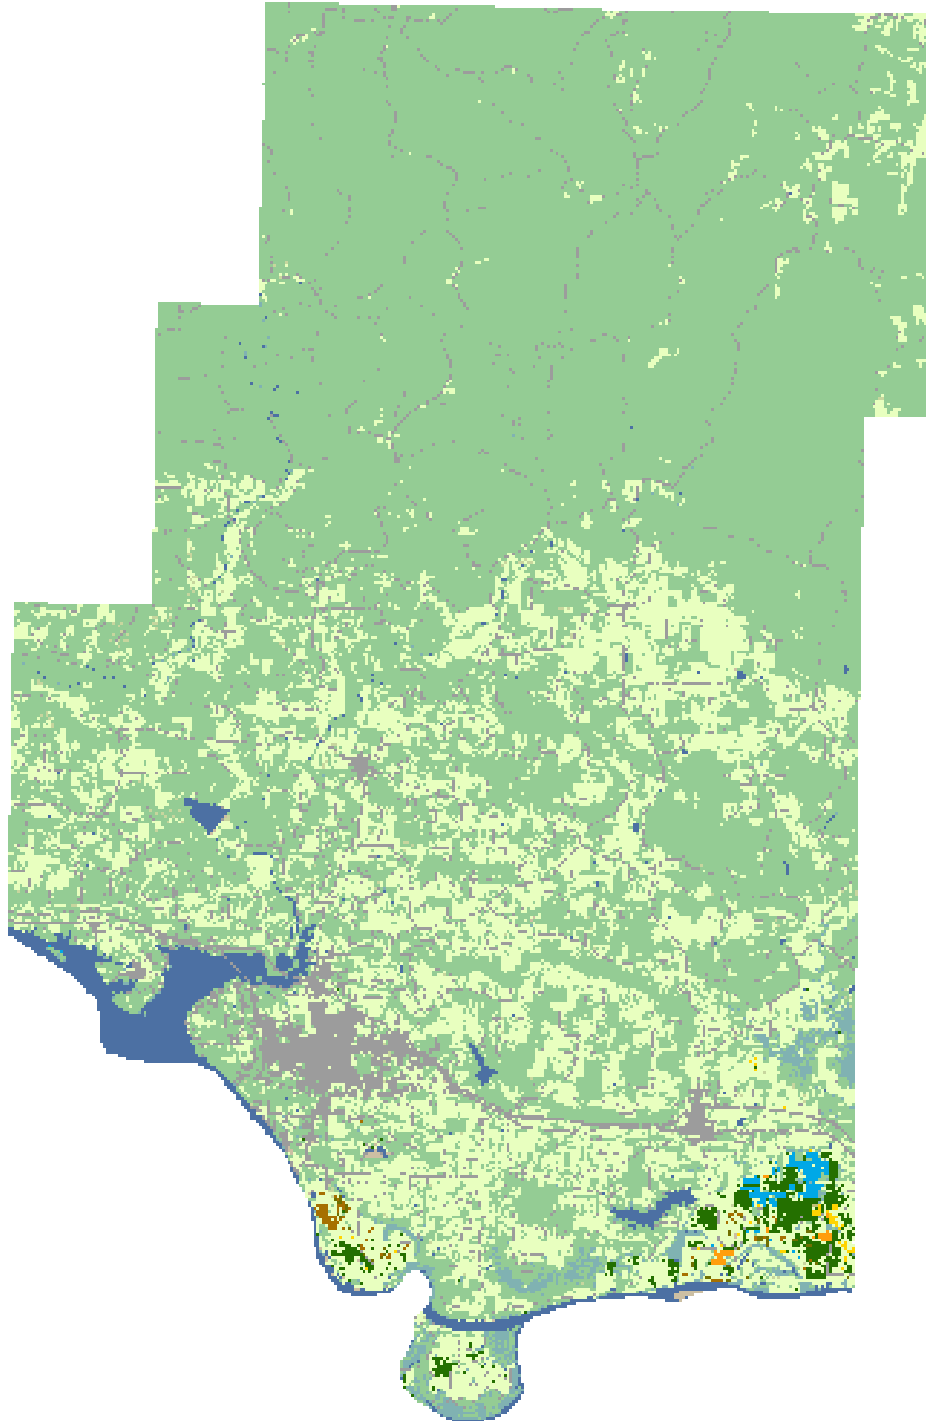

2008 Pope County, Arkansas

Land Cover Categories

Agriculture

-  Pasture/Grass
-  Soybeans
-  Rice
-  W. Wht./Soy. Dbl. Crop.
-  Cotton
-  Corn
-  Fallow/Idle Cropland
-  Winter Wheat
-  Sorghum
-  Aquaculture
-  Sweet Potatoes
-  Other Tree Nuts
-  Oats
-  Other Crops
-  Misc. Veggies. & Fruits
-  Alfalfa

Non-Agriculture

-  Woodland
-  Wetlands
-  Urban/Developed
-  Shrubland
-  Water
-  Barren