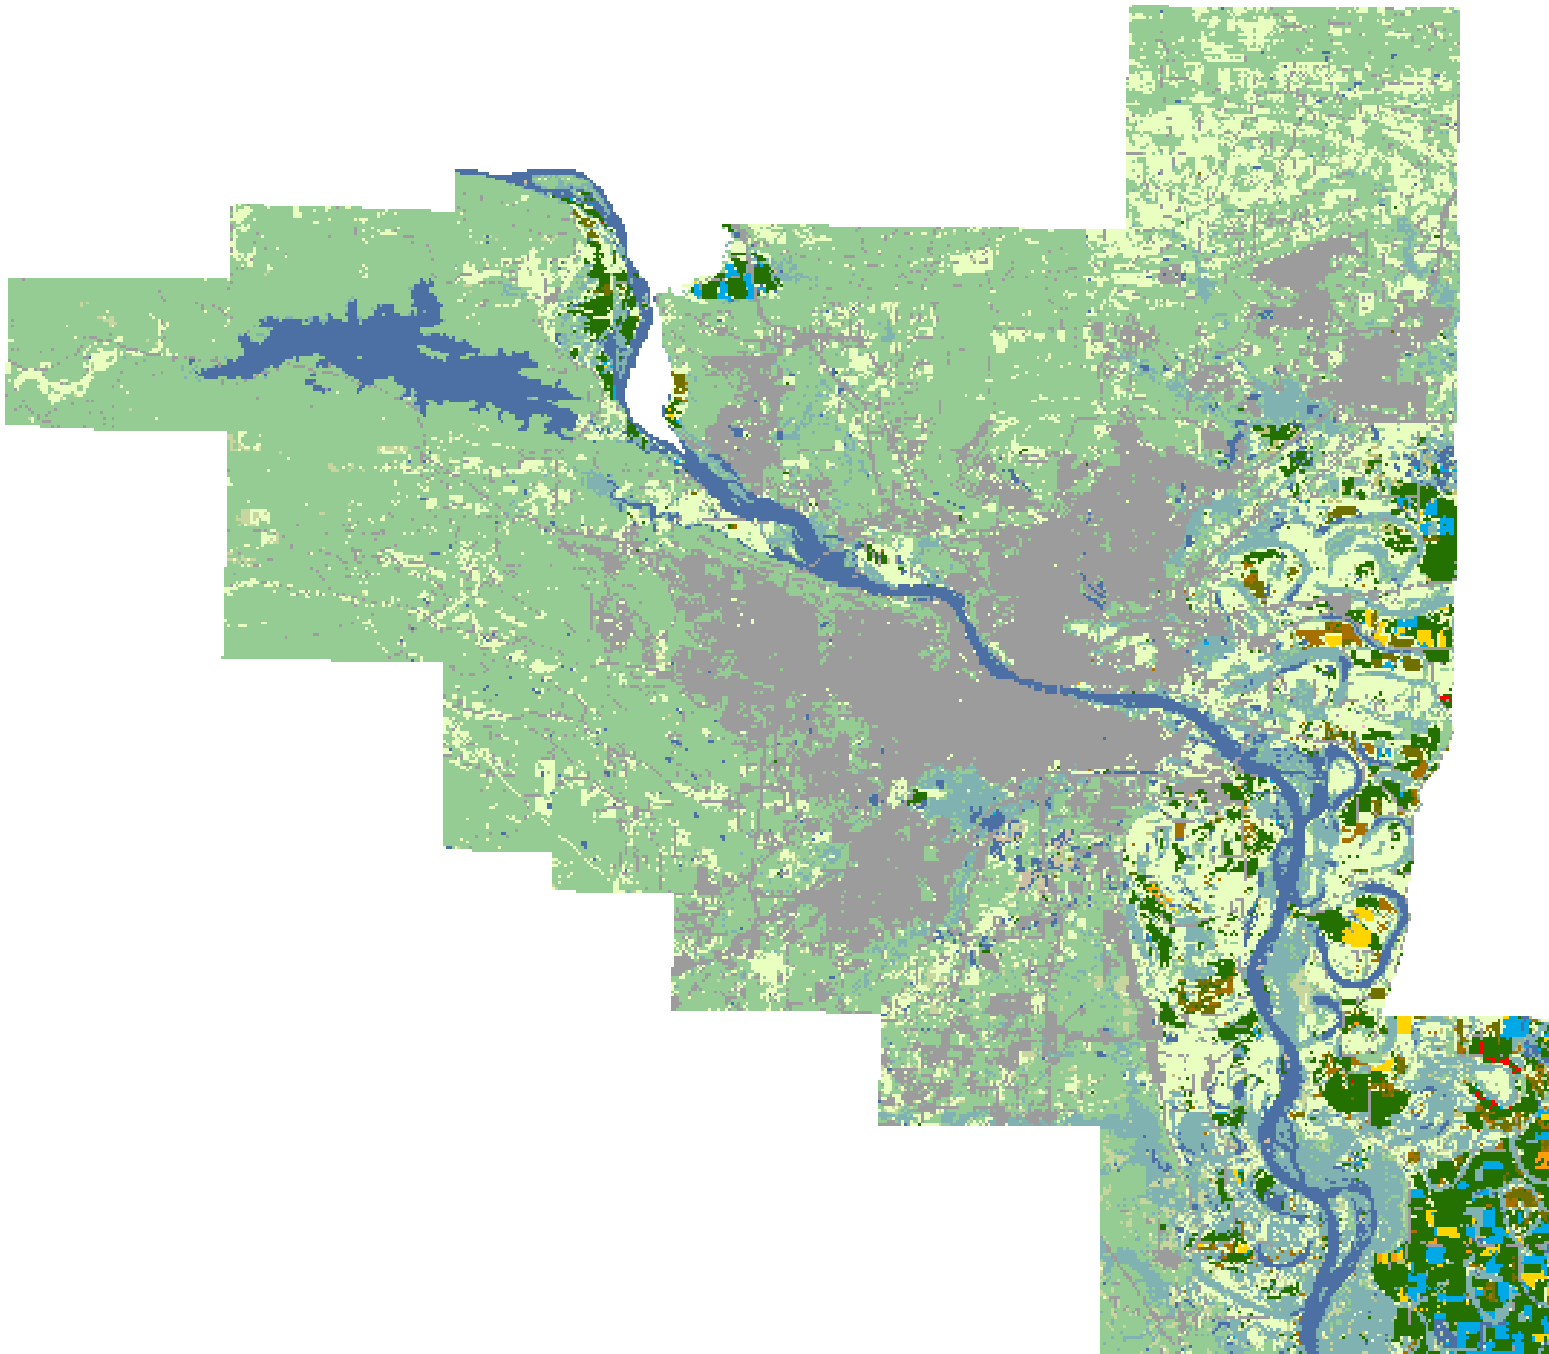

2008 Pulaski County, Arkansas

Land Cover Categories

Agriculture

- Pasture/Grass
- Soybeans
- Rice
- W. Wht./Soy. Dbl. Crop.
- Cotton
- Corn
- Fallow/Idle Cropland
- Winter Wheat
- Sorghum
- Aquaculture
- Sweet Potatoes
- Other Tree Nuts
- Oats
- Other Crops
- Misc. Vegs. & Fruits
- Alfalfa

Non-Agriculture

- Woodland
- Wetlands
- Urban/Developed
- Shrubland
- Water
- Barren