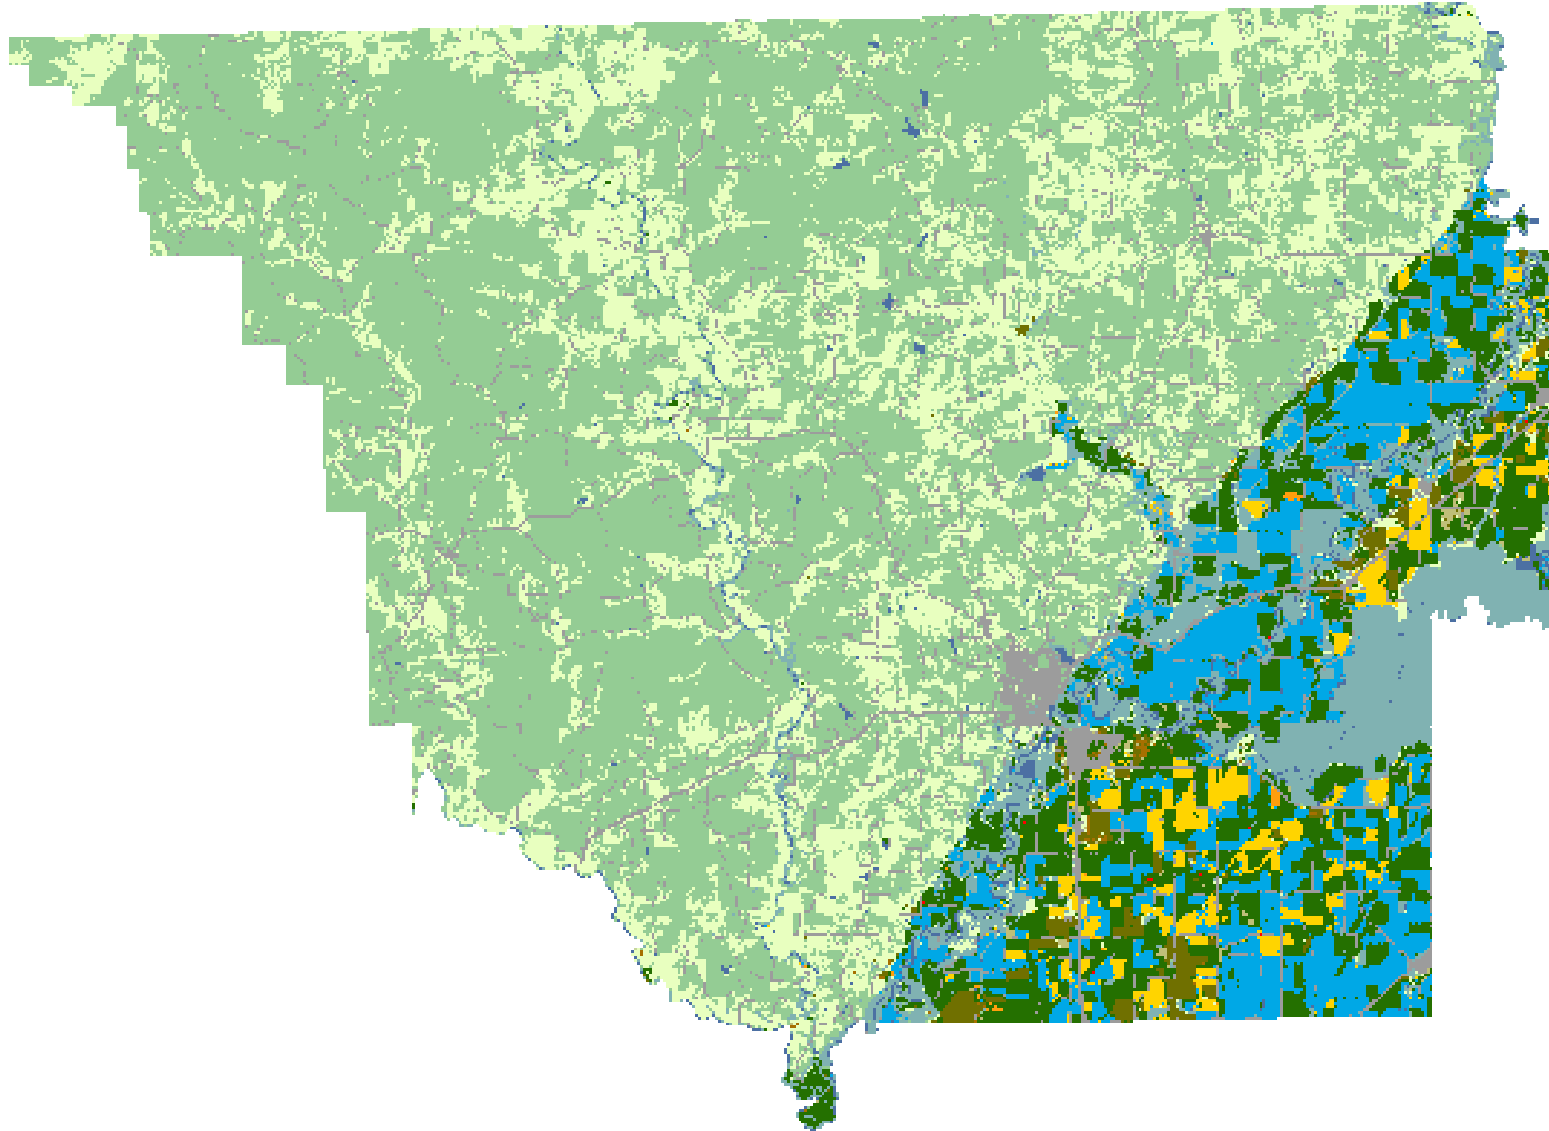

2008 Randolph County, Arkansas

Land Cover Categories

Agriculture

- Pasture/Grass
- Soybeans
- Rice
- W. Wht./Soy. Dbl. Crop.
- Cotton
- Corn
- Fallow/Idle Cropland
- Winter Wheat
- Sorghum
- Aquaculture
- Sweet Potatoes
- Other Tree Nuts
- Oats
- Other Crops
- Misc. Vegs. & Fruits
- Alfalfa

Non-Agriculture

- Woodland
- Wetlands
- Urban/Developed
- Shrubland
- Water
- Barren