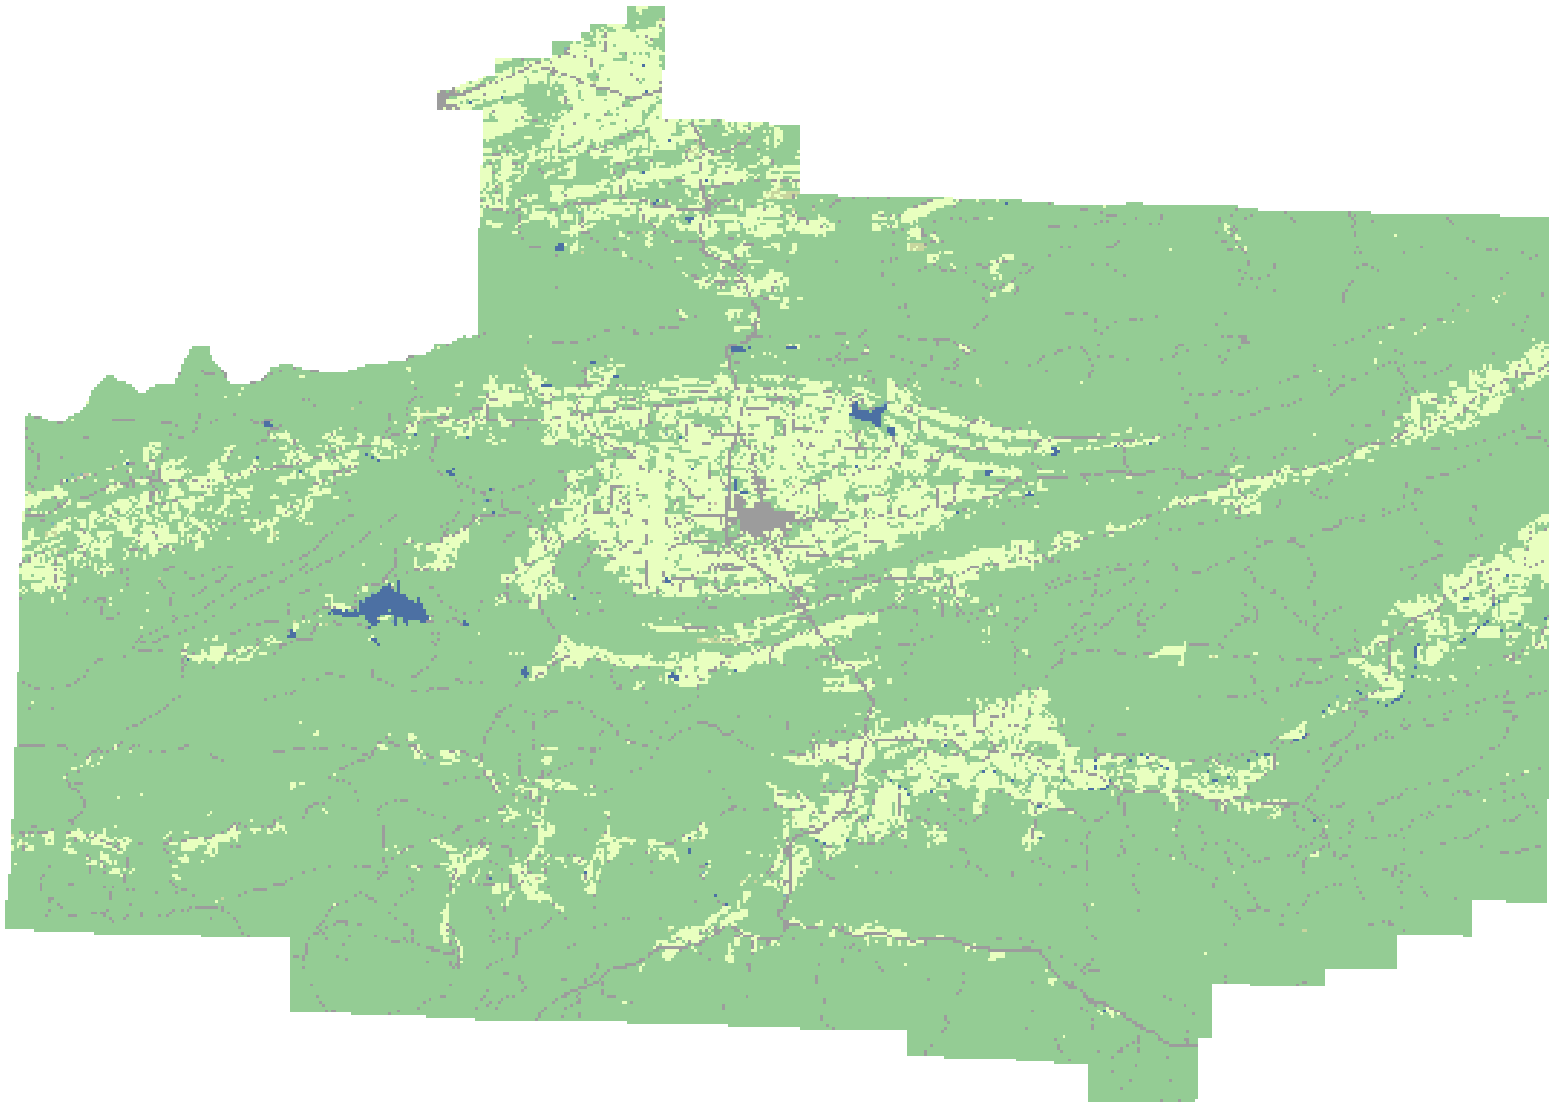

# 2008 Scott County, Arkansas

## Land Cover Categories

### Agriculture

-  Pasture/Grass
-  Soybeans
-  Rice
-  W. Wht./Soy. Dbl. Crop.
-  Cotton
-  Corn
-  Fallow/Idle Cropland
-  Winter Wheat
-  Sorghum
-  Aquaculture
-  Sweet Potatoes
-  Other Tree Nuts
-  Oats
-  Other Crops
-  Misc. Vegs. & Fruits
-  Alfalfa

### Non-Agriculture

-  Woodland
-  Wetlands
-  Urban/Developed
-  Shrubland
-  Water
-  Barren