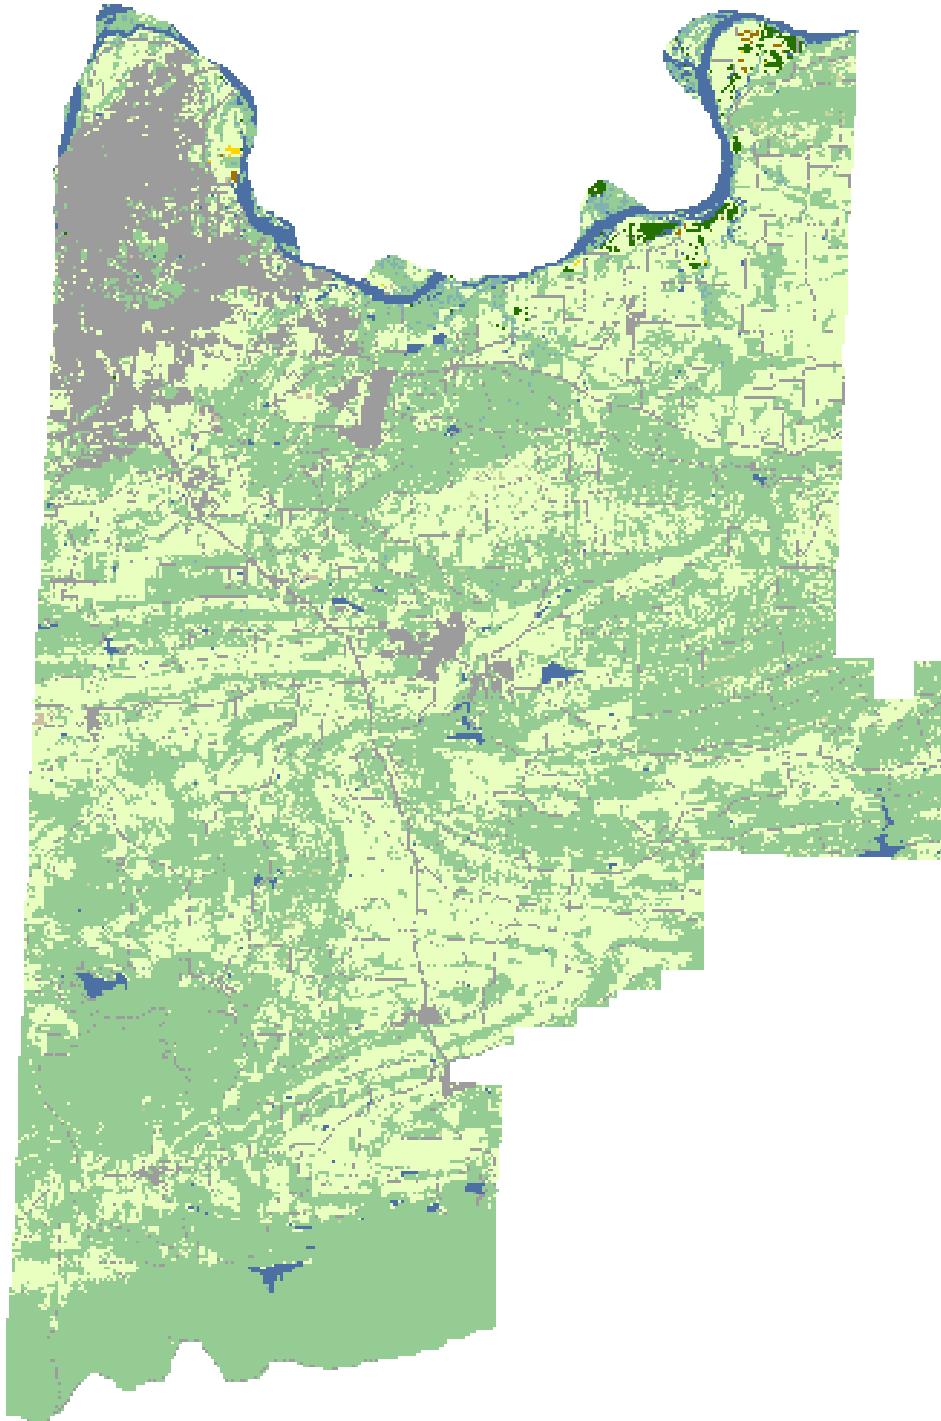

2008 Sebastian County, Arkansas

Land Cover Categories

Agriculture

- Pasture/Grass
- Soybeans
- Rice
- W. Wht./Soy. Dbl. Crop.
- Cotton
- Corn
- Fallow/Idle Cropland
- Winter Wheat
- Sorghum
- Aquaculture
- Sweet Potatoes
- Other Tree Nuts
- Oats
- Other Crops
- Misc. Vegs. & Fruits
- Alfalfa

Non-Agriculture

- Woodland
- Wetlands
- Urban/Developed
- Shrubland
- Water
- Barren