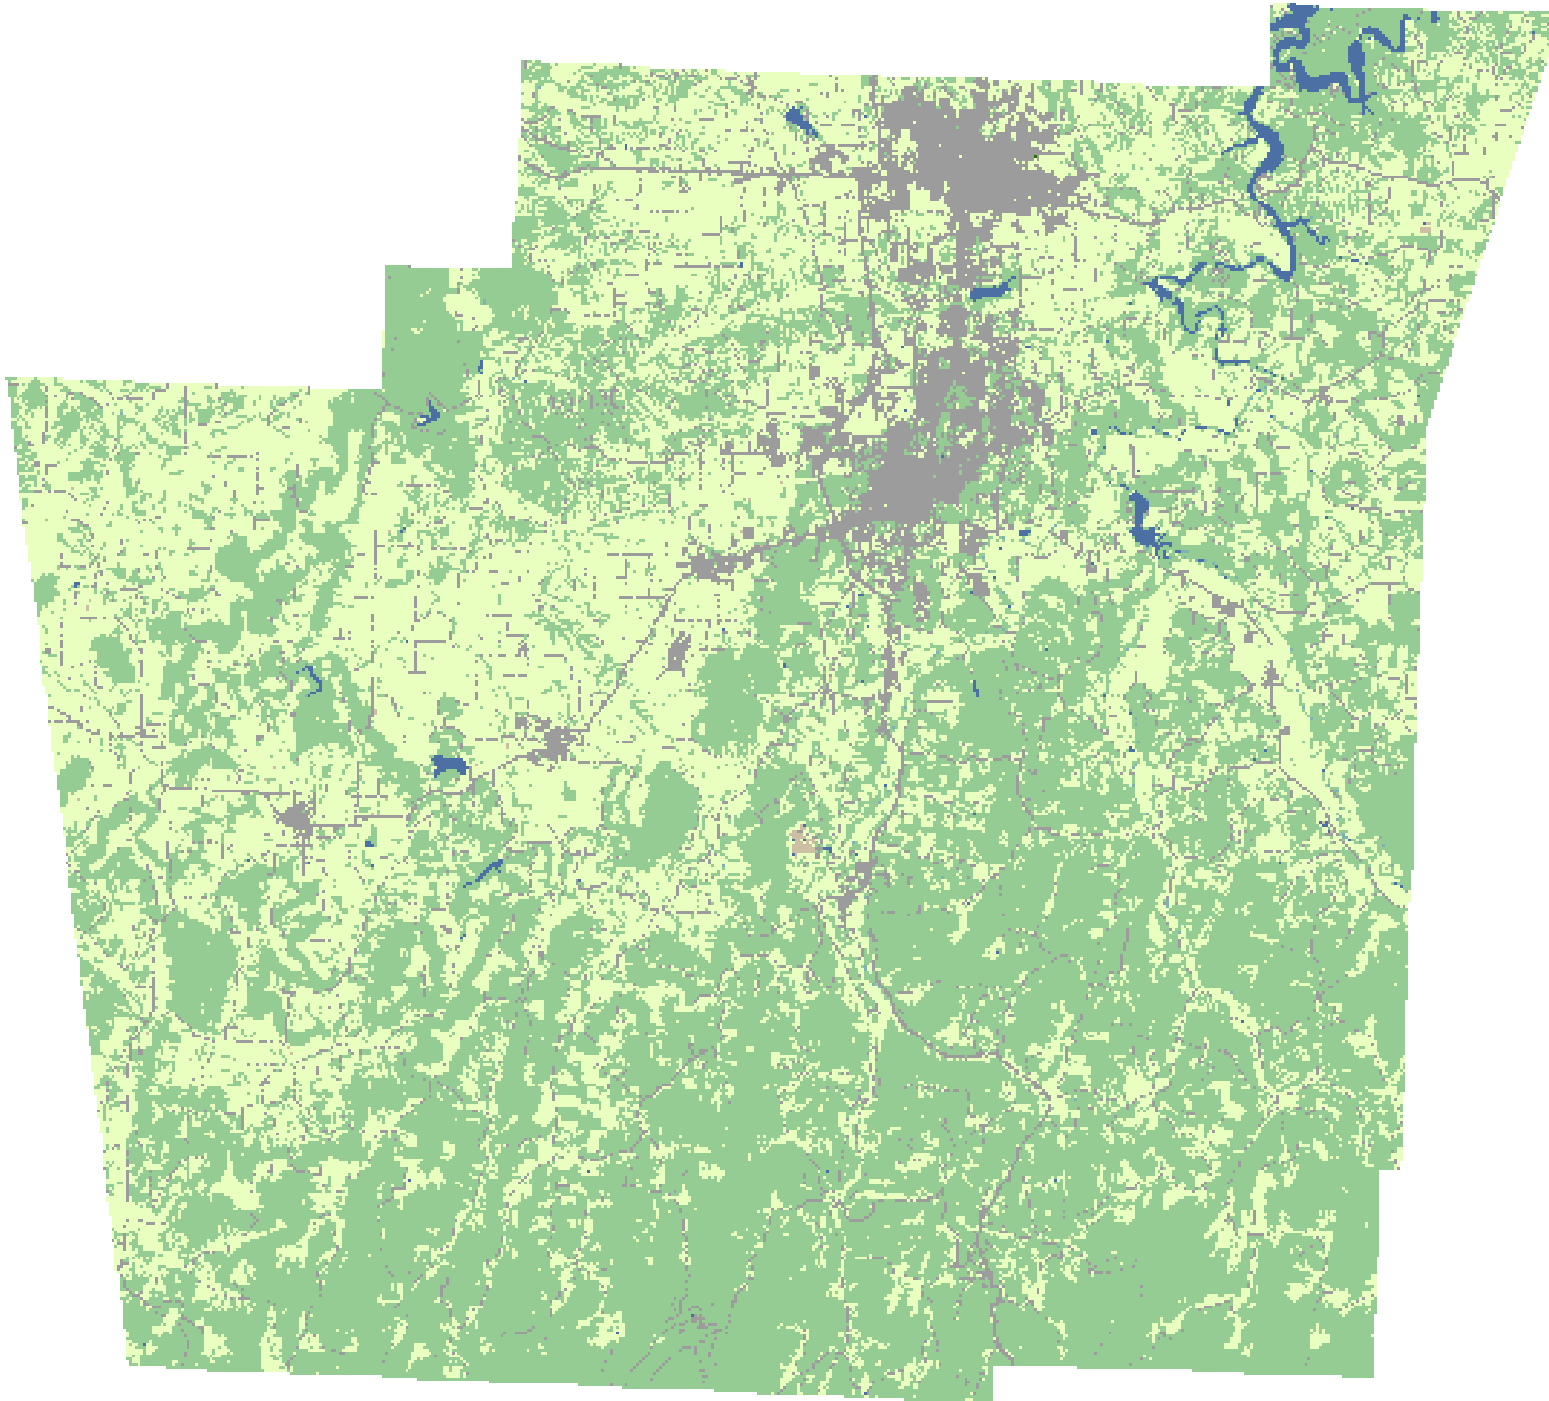

2008 Washington County, Arkansas

Land Cover Categories

Agriculture

- Pasture/Grass
- Soybeans
- Rice
- W. Wht./Soy. Dbl. Crop.
- Cotton
- Corn
- Fallow/Idle Cropland
- Winter Wheat
- Sorghum
- Aquaculture
- Sweet Potatoes
- Other Tree Nuts
- Oats
- Other Crops
- Misc. Vegs. & Fruits
- Alfalfa

Non-Agriculture

- Woodland
- Wetlands
- Urban/Developed
- Shrubland
- Water
- Barren