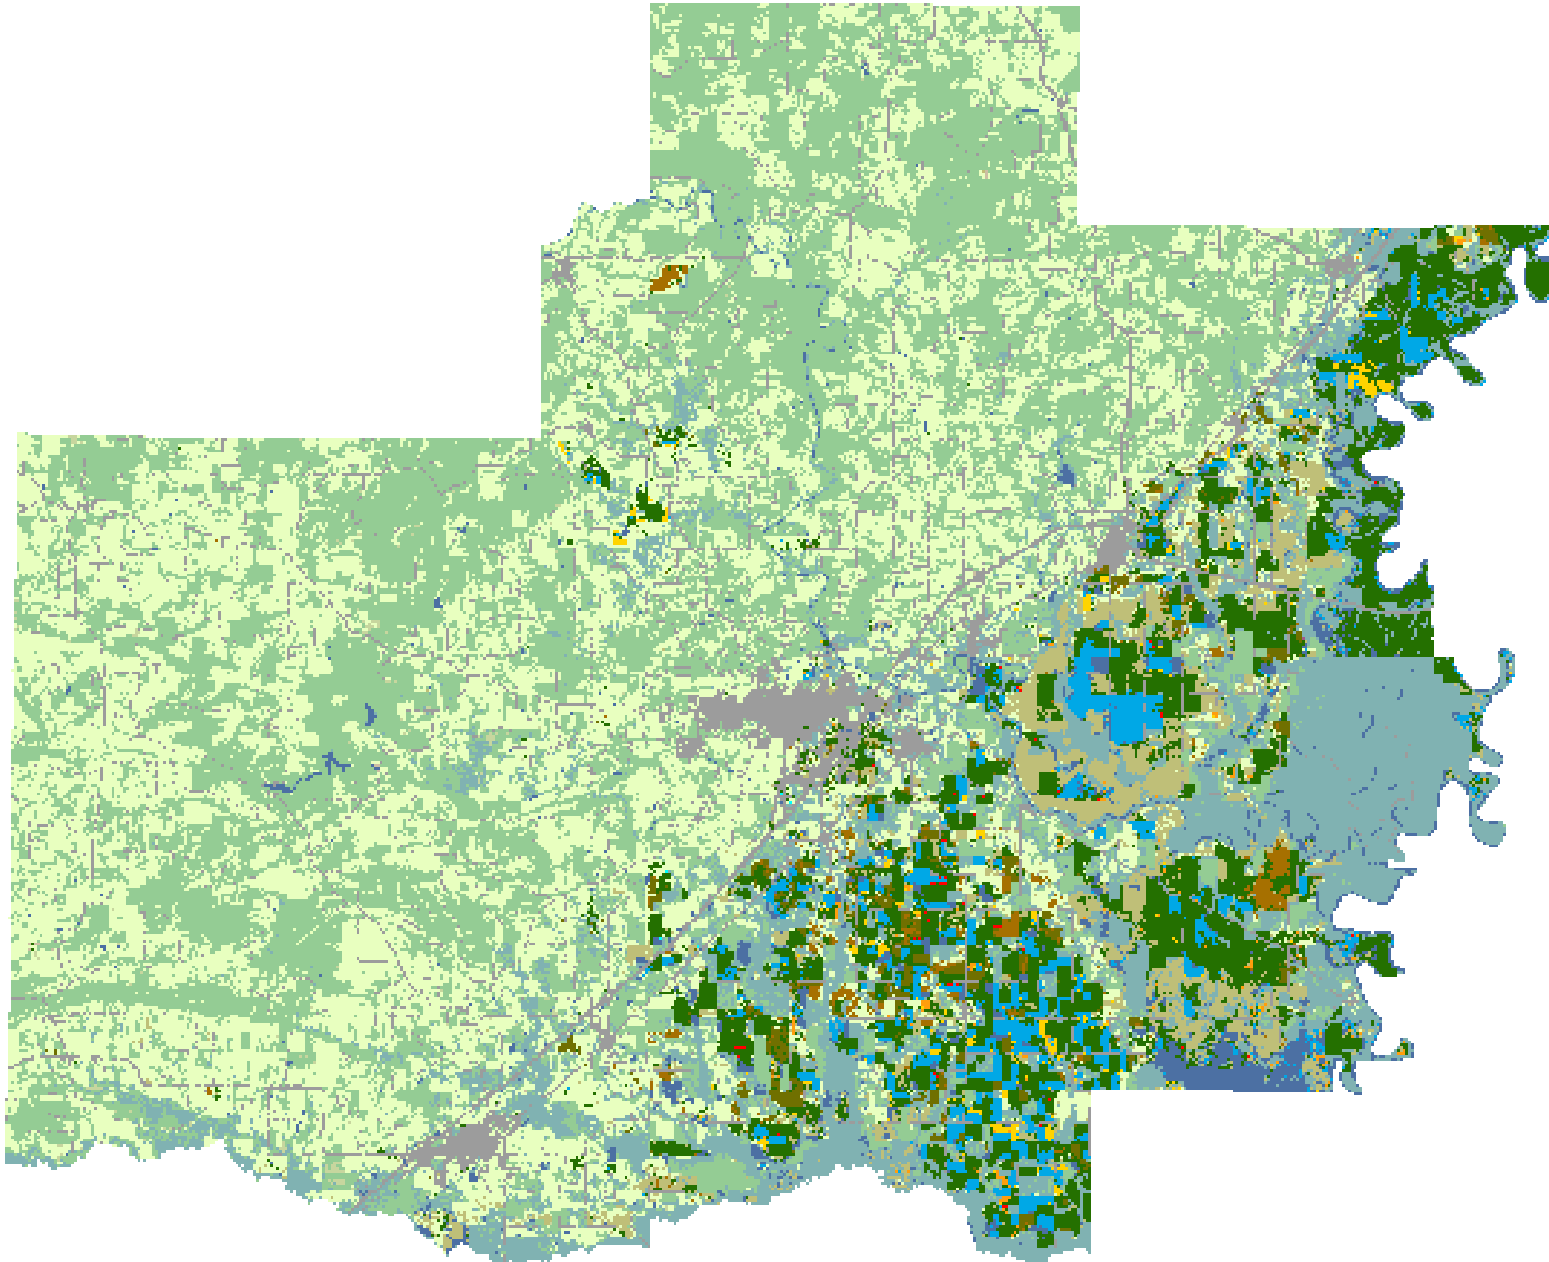

2008 White County, Arkansas

Land Cover Categories

Agriculture

- Pasture/Grass
- Soybeans
- Rice
- W. Wht./Soy. Dbl. Crop.
- Cotton
- Corn
- Fallow/Idle Cropland
- Winter Wheat
- Sorghum
- Aquaculture
- Sweet Potatoes
- Other Tree Nuts
- Oats
- Other Crops
- Misc. Vegs. & Fruits
- Alfalfa

Non-Agriculture

- Woodland
- Wetlands
- Urban/Developed
- Shrubland
- Water
- Barren