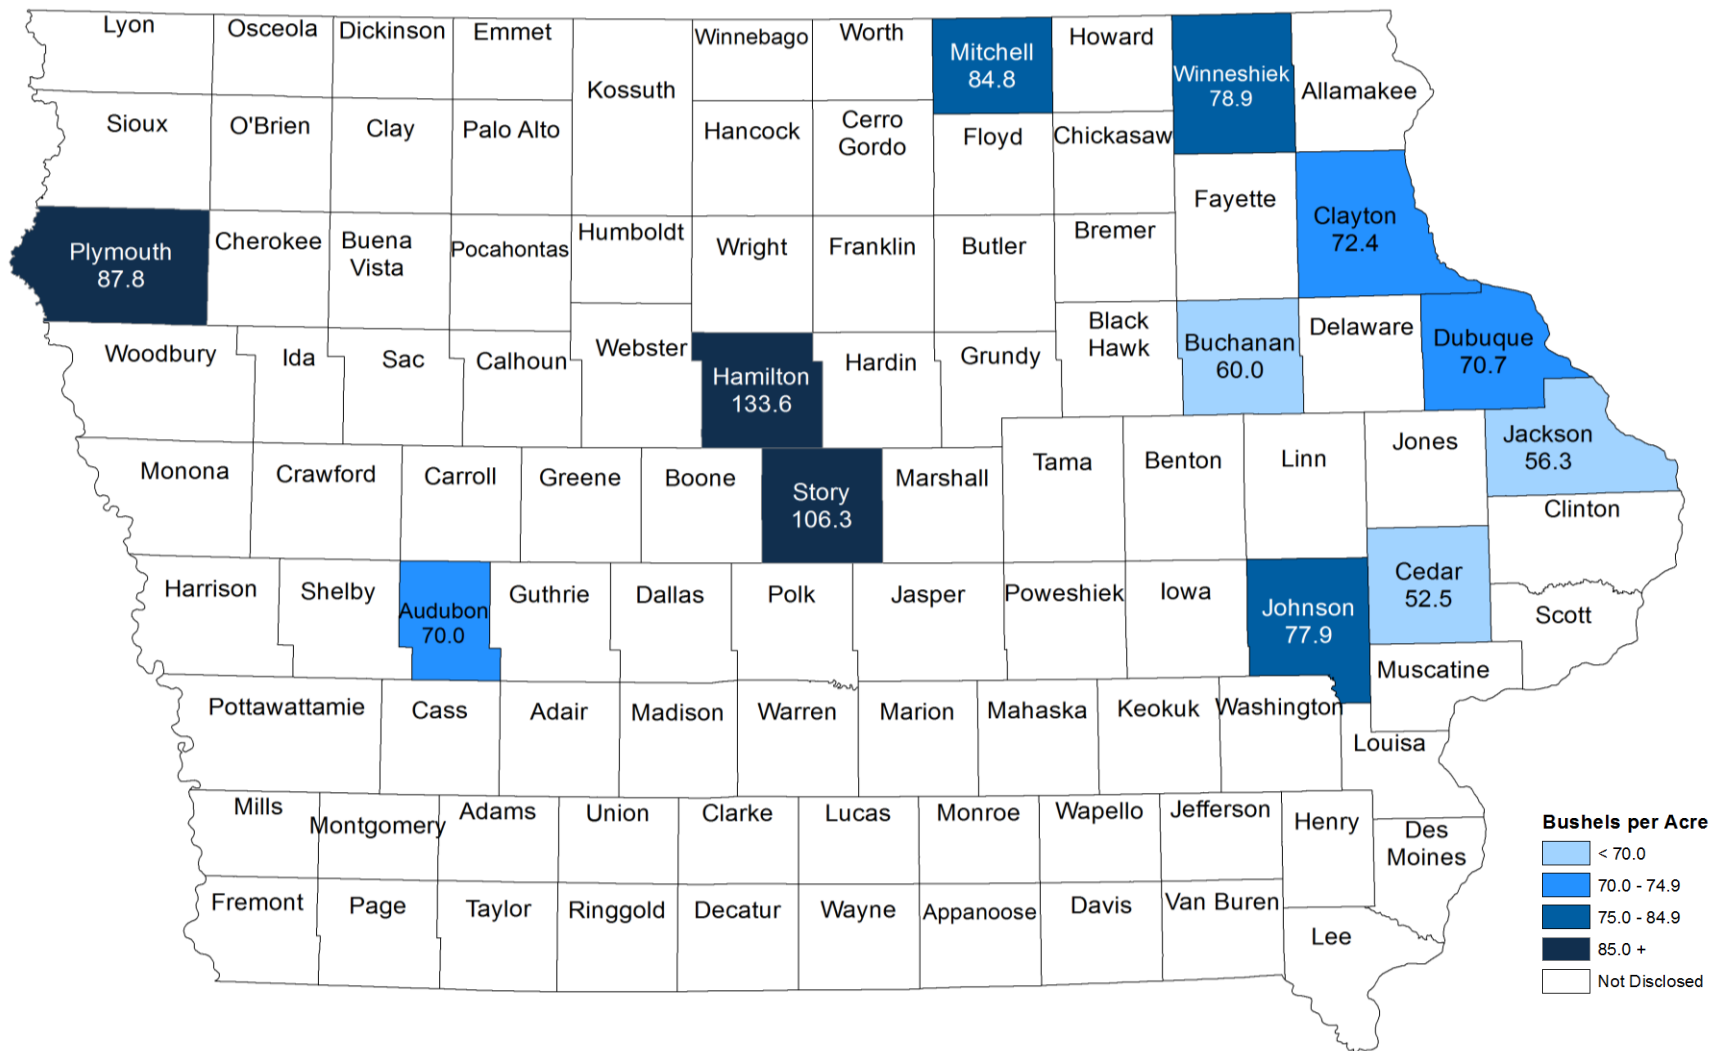

# Oats Production – Iowa: 2023

State Total: 7,600,000 Bushels

Provided by USDA, National Agricultural Statistics Service, Upper Midwest Region

USDA is an equal opportunity provider and employer.

# Oats Yield – Iowa: 2023

State Average Yield: 80.0 Bushels per Acre

Provided by USDA, National Agricultural Statistics Service, Upper Midwest Region

USDA is an equal opportunity provider and employer.