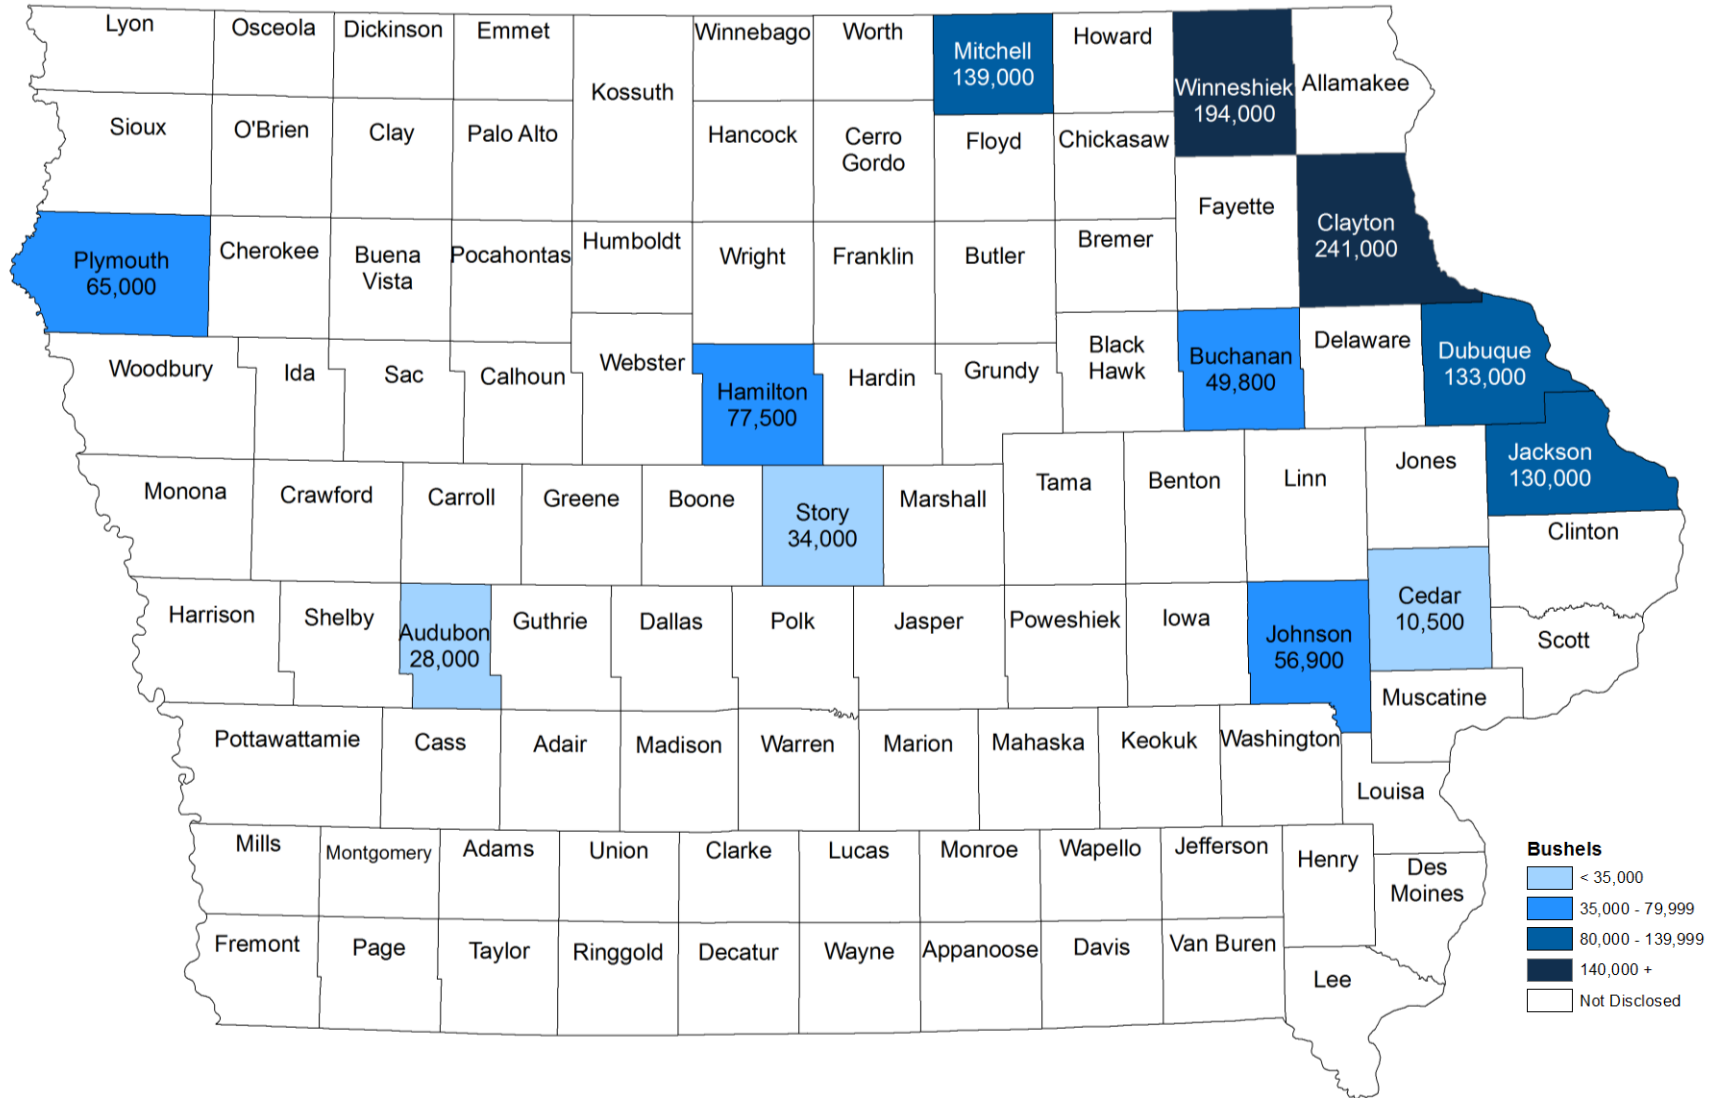

# Oats Area Planted – Iowa: 2023

State Total: 190,000 Acres

Provided by USDA, National Agricultural Statistics Service, Upper Midwest Region

USDA is an equal opportunity provider and employer.

# Oats Area Harvested – Iowa: 2023

State Total: 95,000 Acres

**Acres Harvested**

- < 500
- 500 - 799
- 800 - 1,999
- 2,000 +
- Not Disclosed

Provided by USDA, National Agricultural Statistics Service, Upper Midwest Region

# Oats Production – Iowa: 2023

State Total: 7,600,000 Bushels

Provided by USDA, National Agricultural Statistics Service, Upper Midwest Region

USDA is an equal opportunity provider and employer.

# Oats Yield – Iowa: 2023

State Average Yield: 80.0 Bushels per Acre

Provided by USDA, National Agricultural Statistics Service, Upper Midwest Region

USDA is an equal opportunity provider and employer.