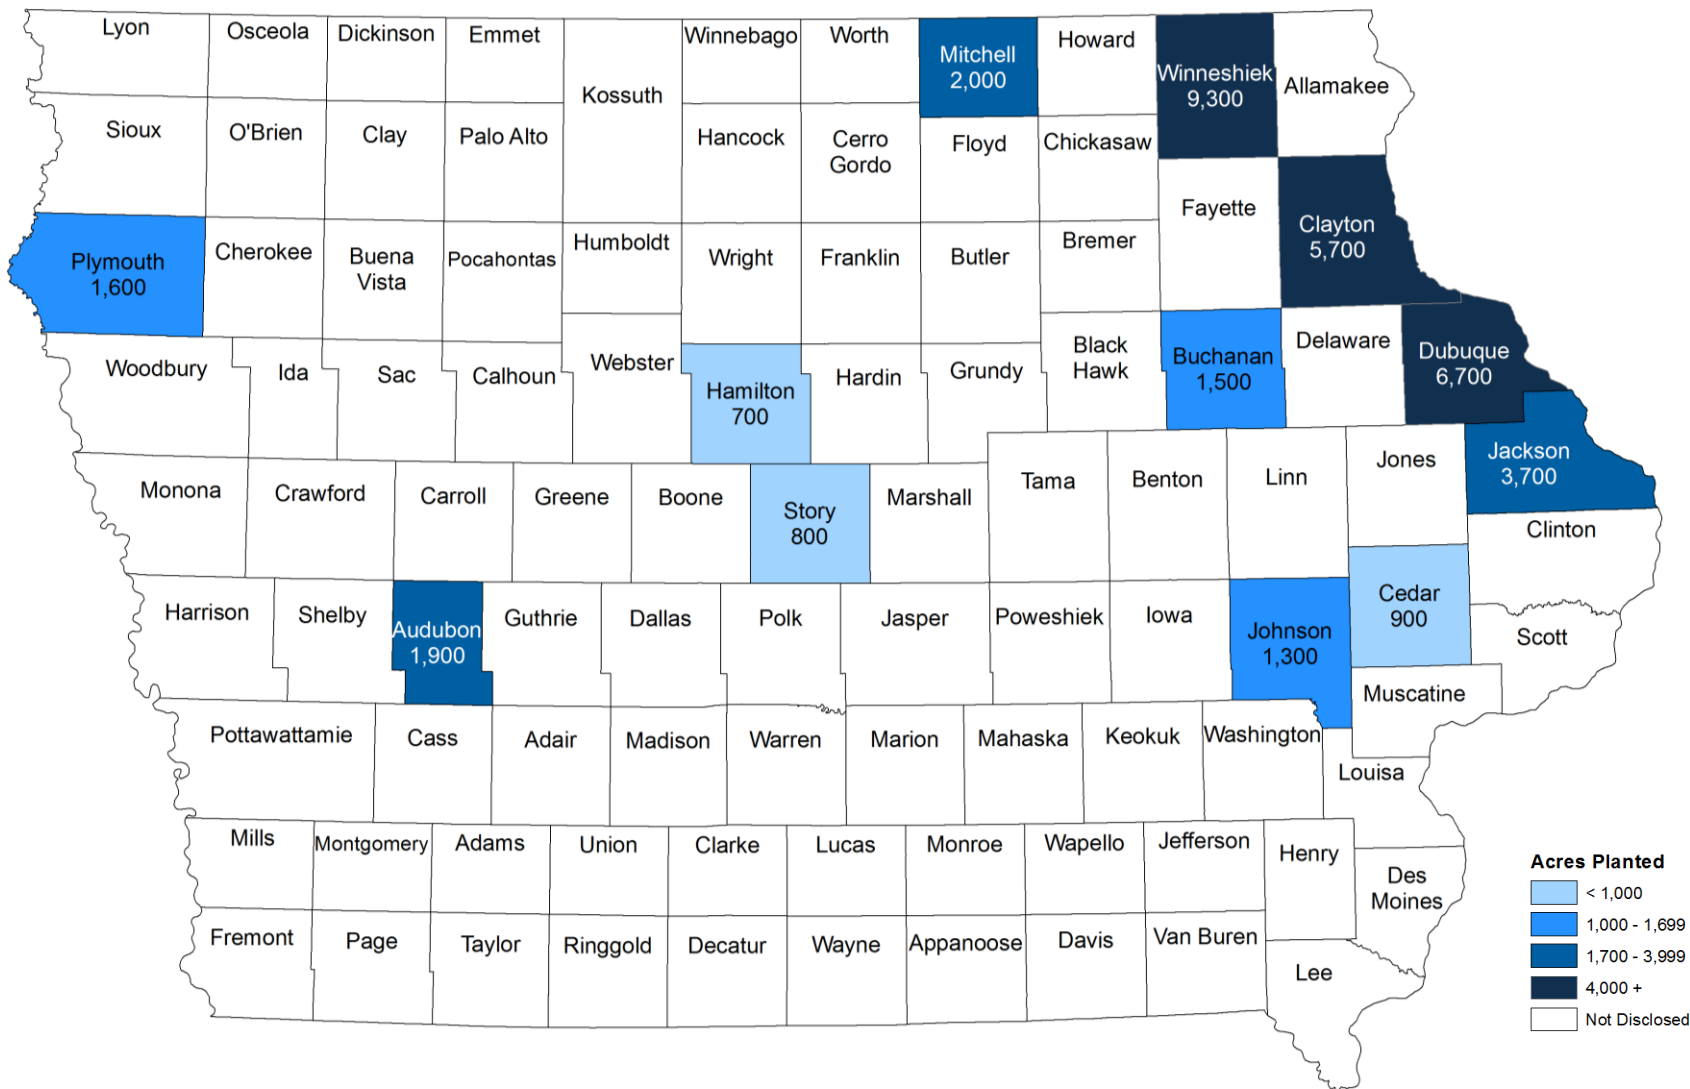

# Oats Area Planted – Iowa: 2023

State Total: 190,000 Acres

Provided by USDA, National Agricultural Statistics Service, Upper Midwest Region

USDA is an equal opportunity provider and employer.

# Oats Area Harvested – Iowa: 2023

State Total: 95,000 Acres

**Acres Harvested**

- < 500
- 500 - 799
- 800 - 1,999
- 2,000 +
- Not Disclosed

Provided by USDA, National Agricultural Statistics Service, Upper Midwest Region

# Oats Production – Iowa: 2023

State Total: 7,600,000 Bushels

Provided by USDA, National Agricultural Statistics Service, Upper Midwest Region

USDA is an equal opportunity provider and employer.

# Oats Yield – Iowa: 2023

State Average Yield: 80.0 Bushels per Acre

Provided by USDA, National Agricultural Statistics Service, Upper Midwest Region

USDA is an equal opportunity provider and employer.