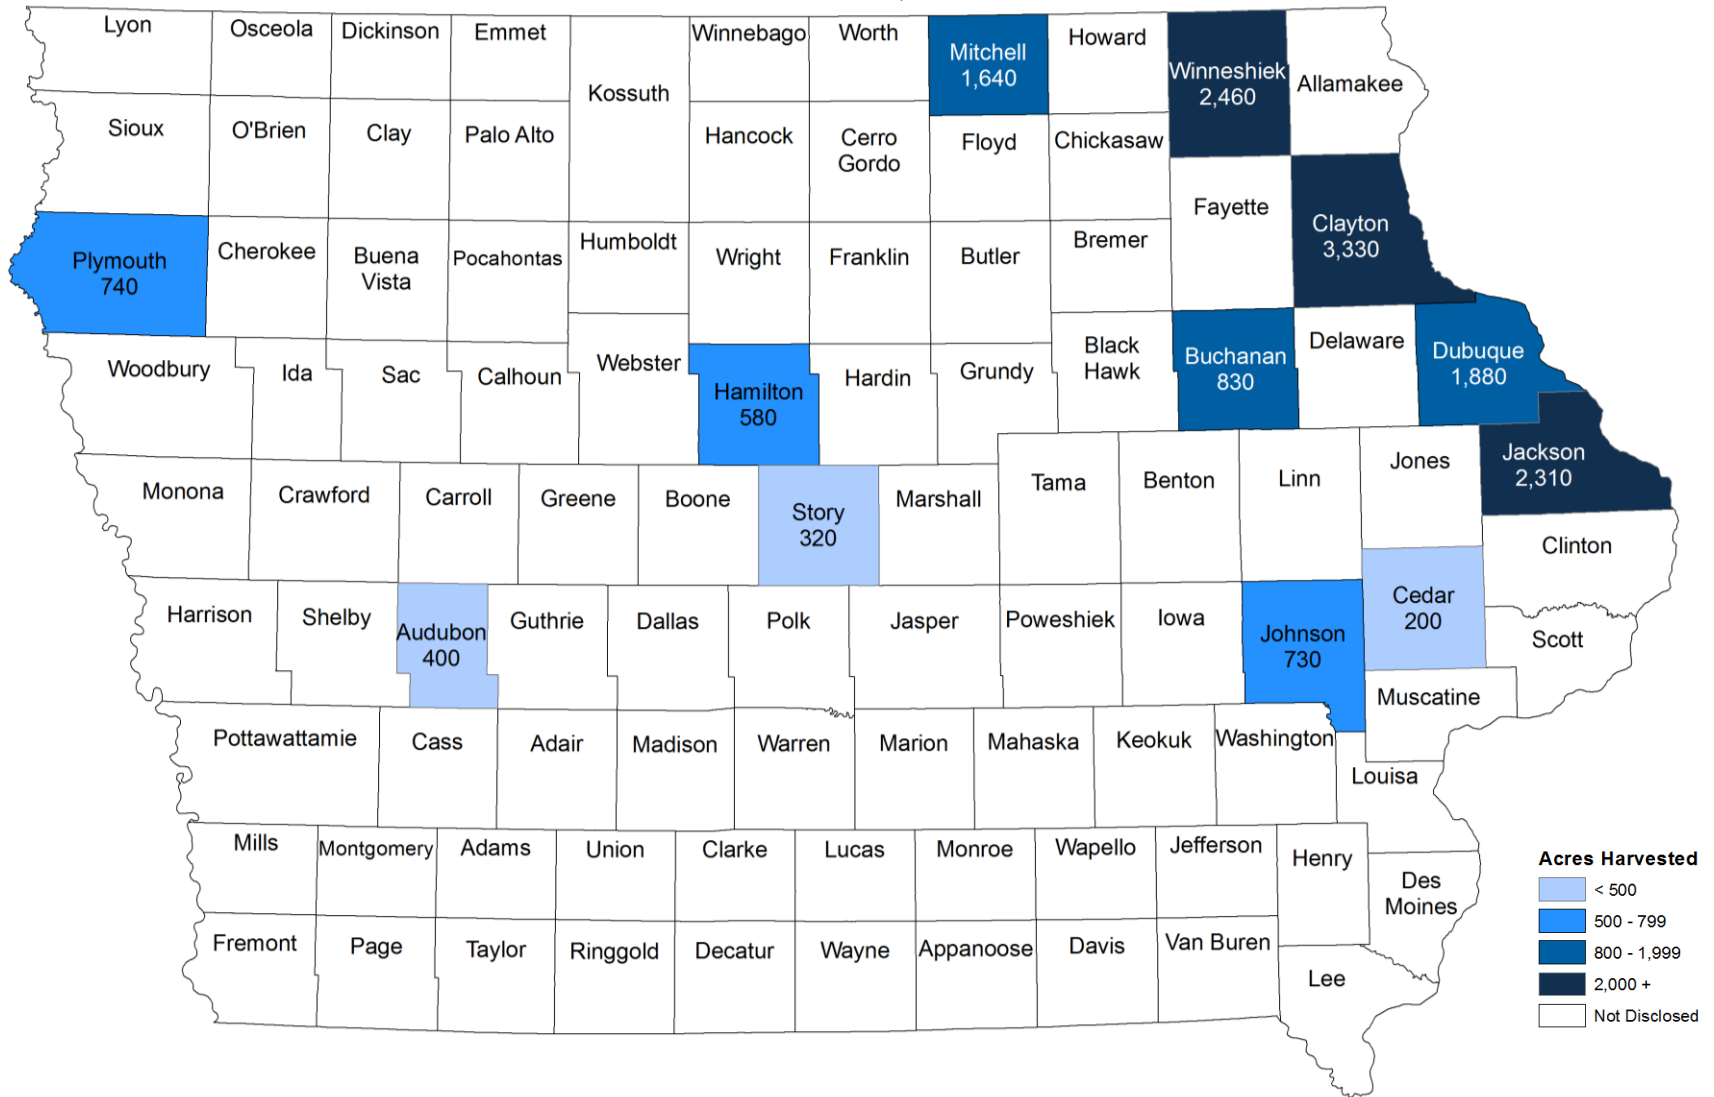

# Oats Area Planted – Iowa: 2023

State Total: 190,000 Acres

Provided by USDA, National Agricultural Statistics Service, Upper Midwest Region

USDA is an equal opportunity provider and employer.

# Oats Area Harvested – Iowa: 2023

State Total: 95,000 Acres

**Acres Harvested**

- < 500
- 500 - 799
- 800 - 1,999
- 2,000 +
- Not Disclosed

Provided by USDA, National Agricultural Statistics Service, Upper Midwest Region

# Oats Production – Iowa: 2023

State Total: 7,600,000 Bushels

Provided by USDA, National Agricultural Statistics Service, Upper Midwest Region

USDA is an equal opportunity provider and employer.

# Oats Yield – Iowa: 2023

State Average Yield: 80.0 Bushels per Acre

Provided by USDA, National Agricultural Statistics Service, Upper Midwest Region

USDA is an equal opportunity provider and employer.