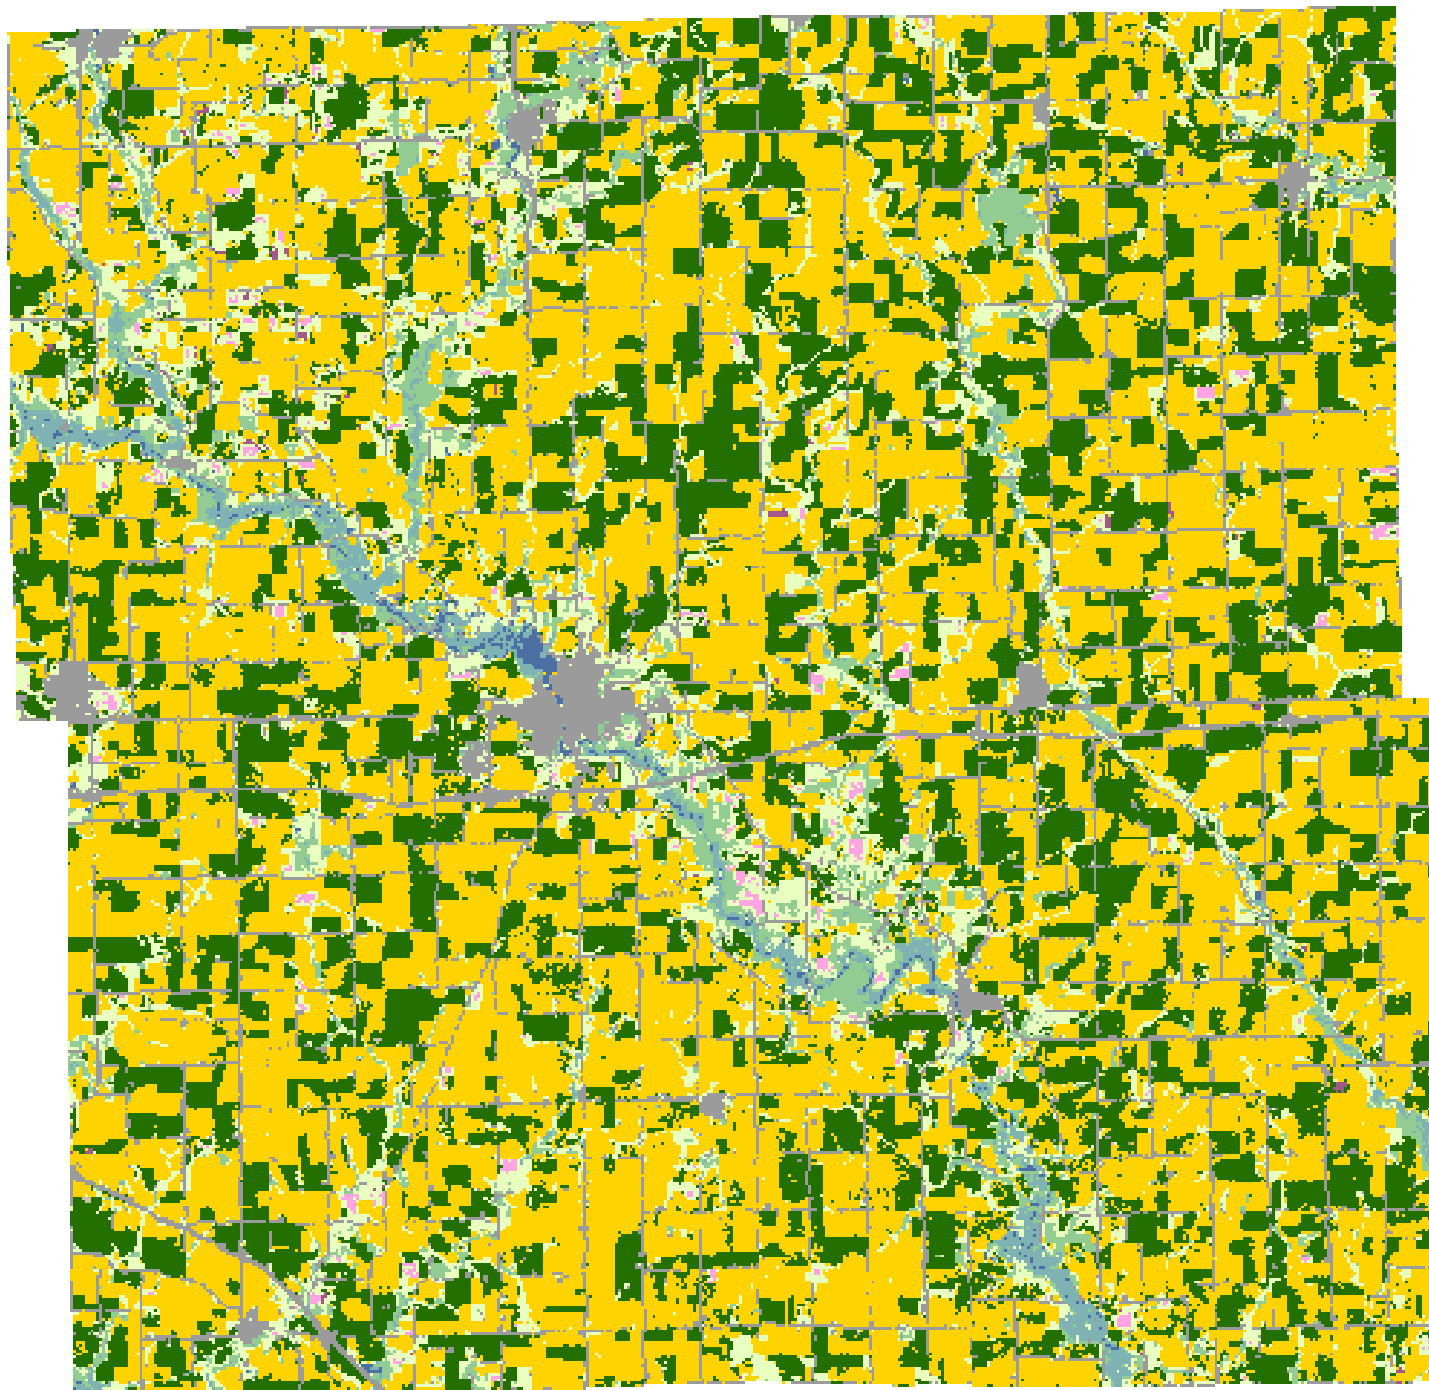

2008 Buchanan County, Iowa

Land Cover Categories

Agriculture

- Corn
- Soybeans
- Pasture/Grass
- Alfalfa
- Oats
- Winter Wheat
- Spring Wheat
- Seed/Sod Grass
- Barley
- Clover/Wildflowers
- Other Crops
- Fallow/Idle Cropland
- Durum Wheat
- Sorghum
- Rye
- Dry Beans
- W. Wht./Soy. Dbl. Crop.

Non-Agriculture

- Urban/Developed
- Woodland
- Wetlands
- Water
- Barren
- Shrubland