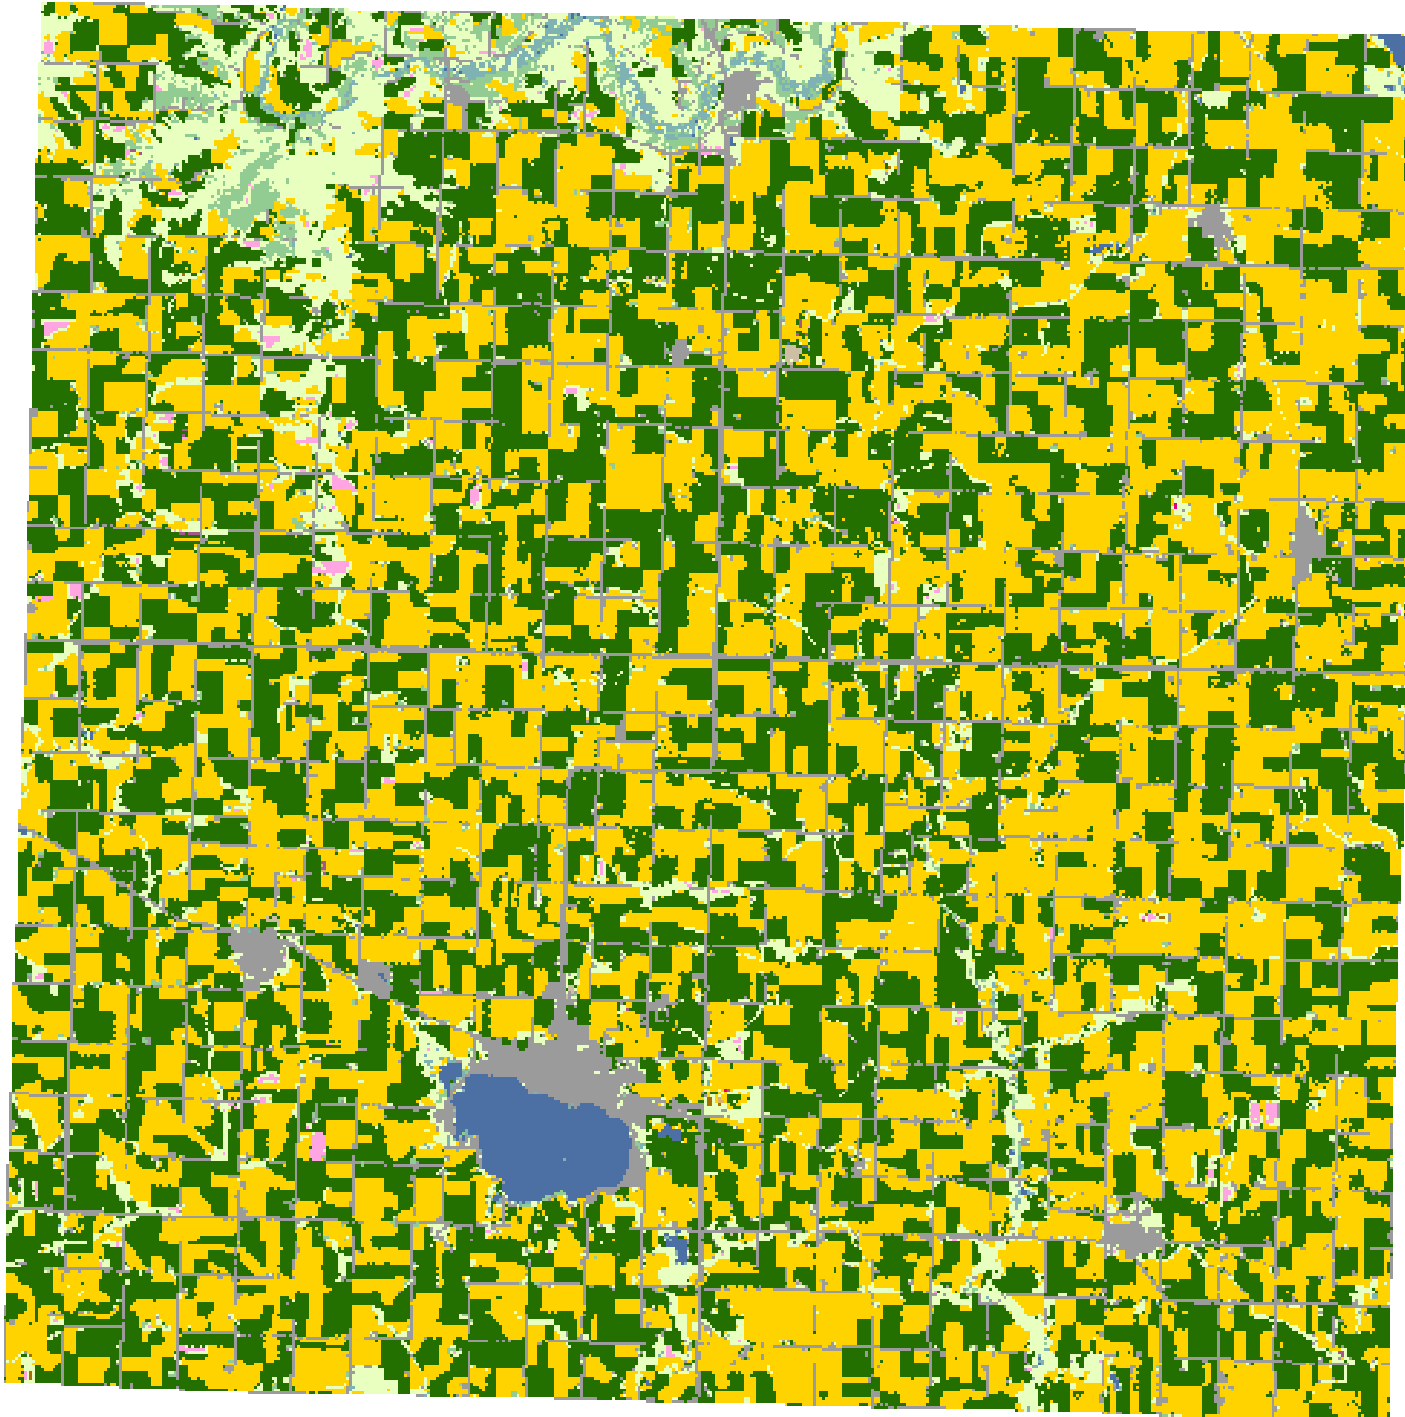

# 2008 Buena Vista County, Iowa

## Land Cover Categories

### Agriculture

-  Corn
-  Soybeans
-  Pasture/Grass
-  Alfalfa
-  Oats
-  Winter Wheat
-  Spring Wheat
-  Seed/Sod Grass
-  Barley
-  Clover/Wildflowers
-  Other Crops
-  Fallow/Idle Cropland
-  Durum Wheat
-  Sorghum
-  Rye
-  Dry Beans
-  W. Wht./Soy. Dbl. Crop.

### Non-Agriculture

-  Urban/Developed
-  Woodland
-  Wetlands
-  Water
-  Barren
-  Shrubland