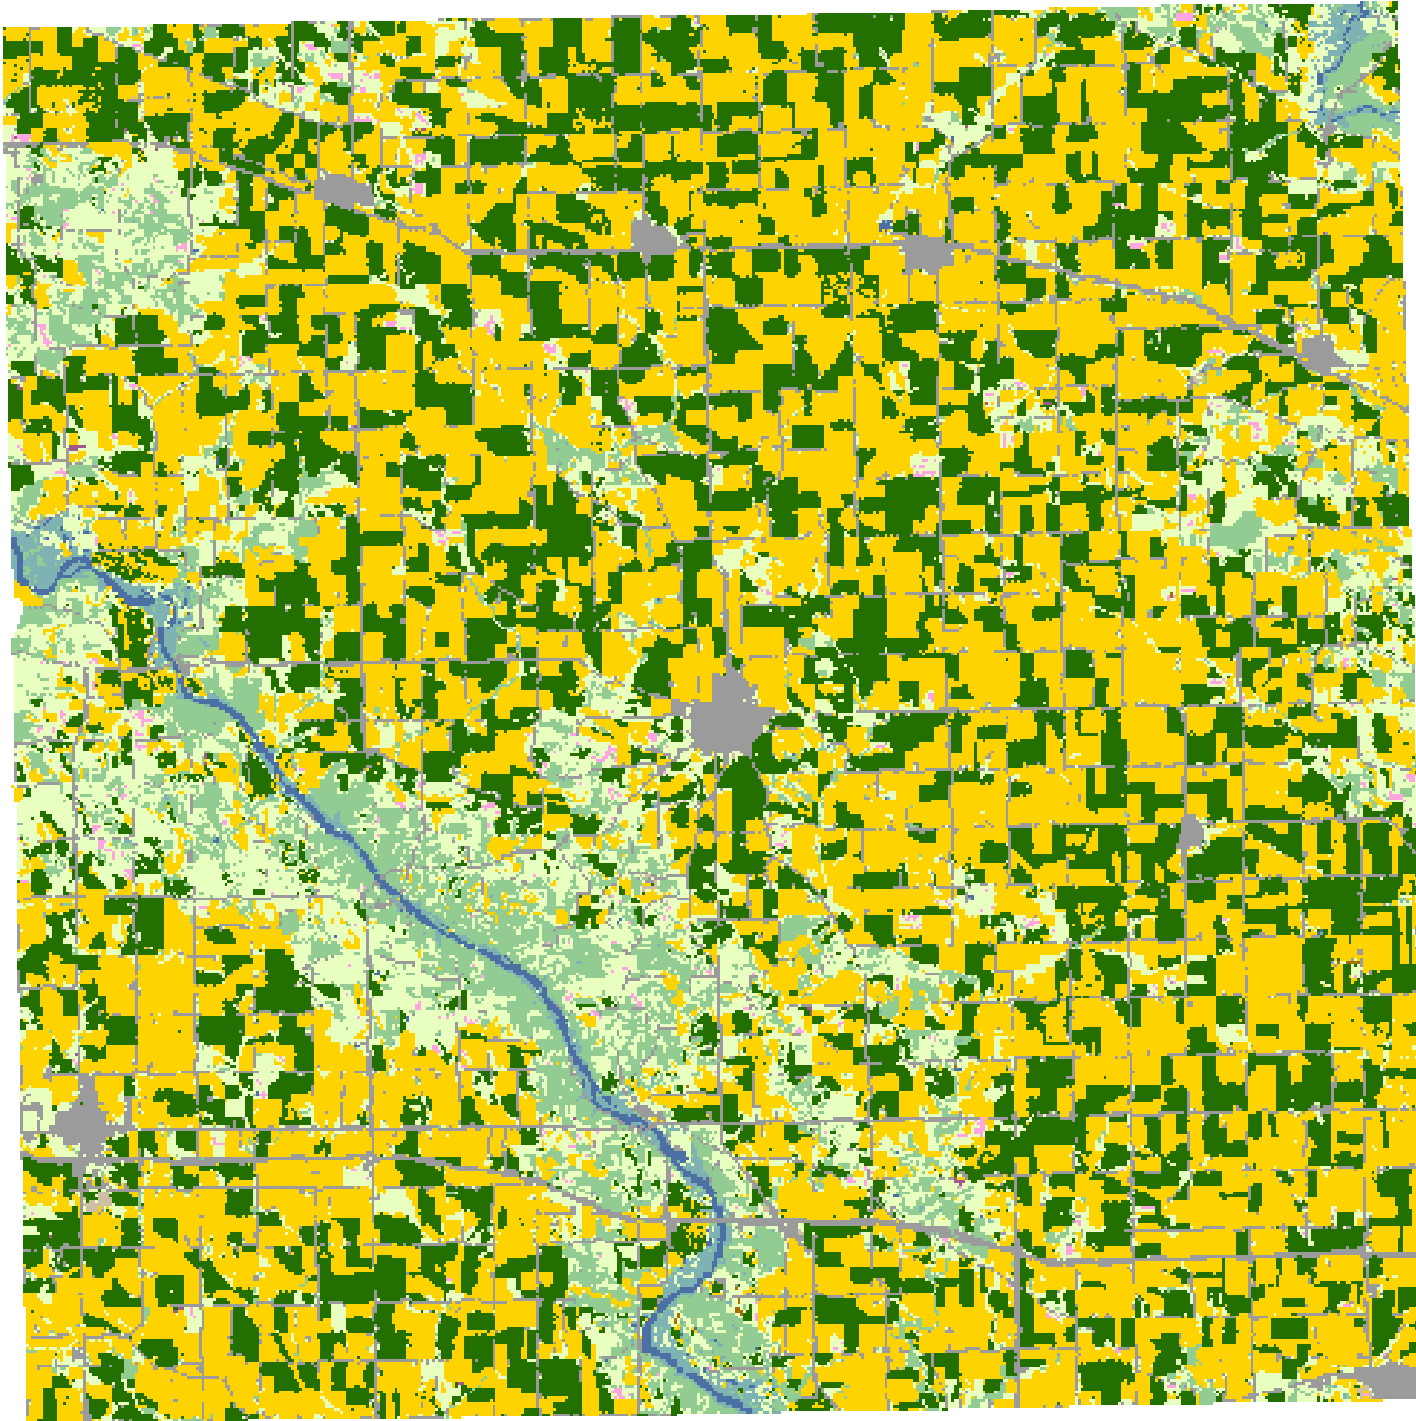

# 2008 Cedar County, Iowa

## Land Cover Categories

### Agriculture

-  Corn
-  Soybeans
-  Pasture/Grass
-  Alfalfa
-  Oats
-  Winter Wheat
-  Spring Wheat
-  Seed/Sod Grass
-  Barley
-  Clover/Wildflowers
-  Other Crops
-  Fallow/Idle Cropland
-  Durum Wheat
-  Sorghum
-  Rye
-  Dry Beans
-  W. Wht./Soy. Dbl. Crop.

### Non-Agriculture

-  Urban/Developed
-  Woodland
-  Wetlands
-  Water
-  Barren
-  Shrubland