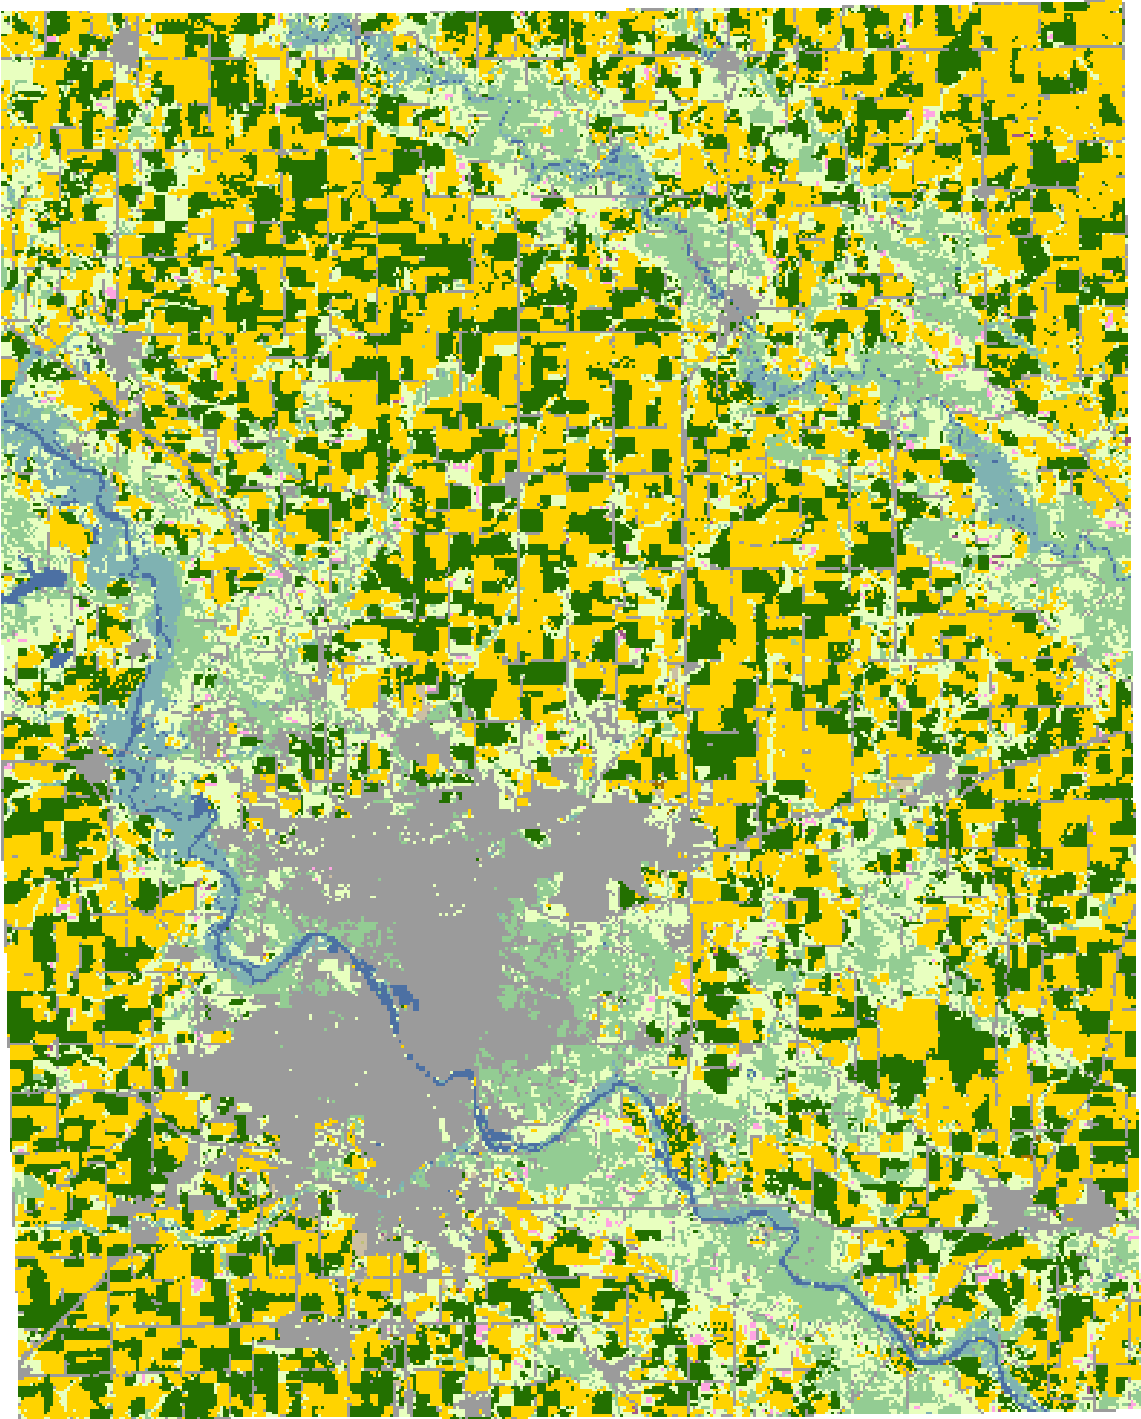

2008 Linn County, Iowa

Land Cover Categories

Agriculture

- Corn
- Soybeans
- Pasture/Grass
- Alfalfa
- Oats
- Winter Wheat
- Spring Wheat
- Seed/Sod Grass
- Barley
- Clover/Wildflowers
- Other Crops
- Fallow/Idle Cropland
- Durum Wheat
- Sorghum
- Rye
- Dry Beans
- W. Wht./Soy. Dbl. Crop.

Non-Agriculture

- Urban/Developed
- Woodland
- Wetlands
- Water
- Barren
- Shrubland