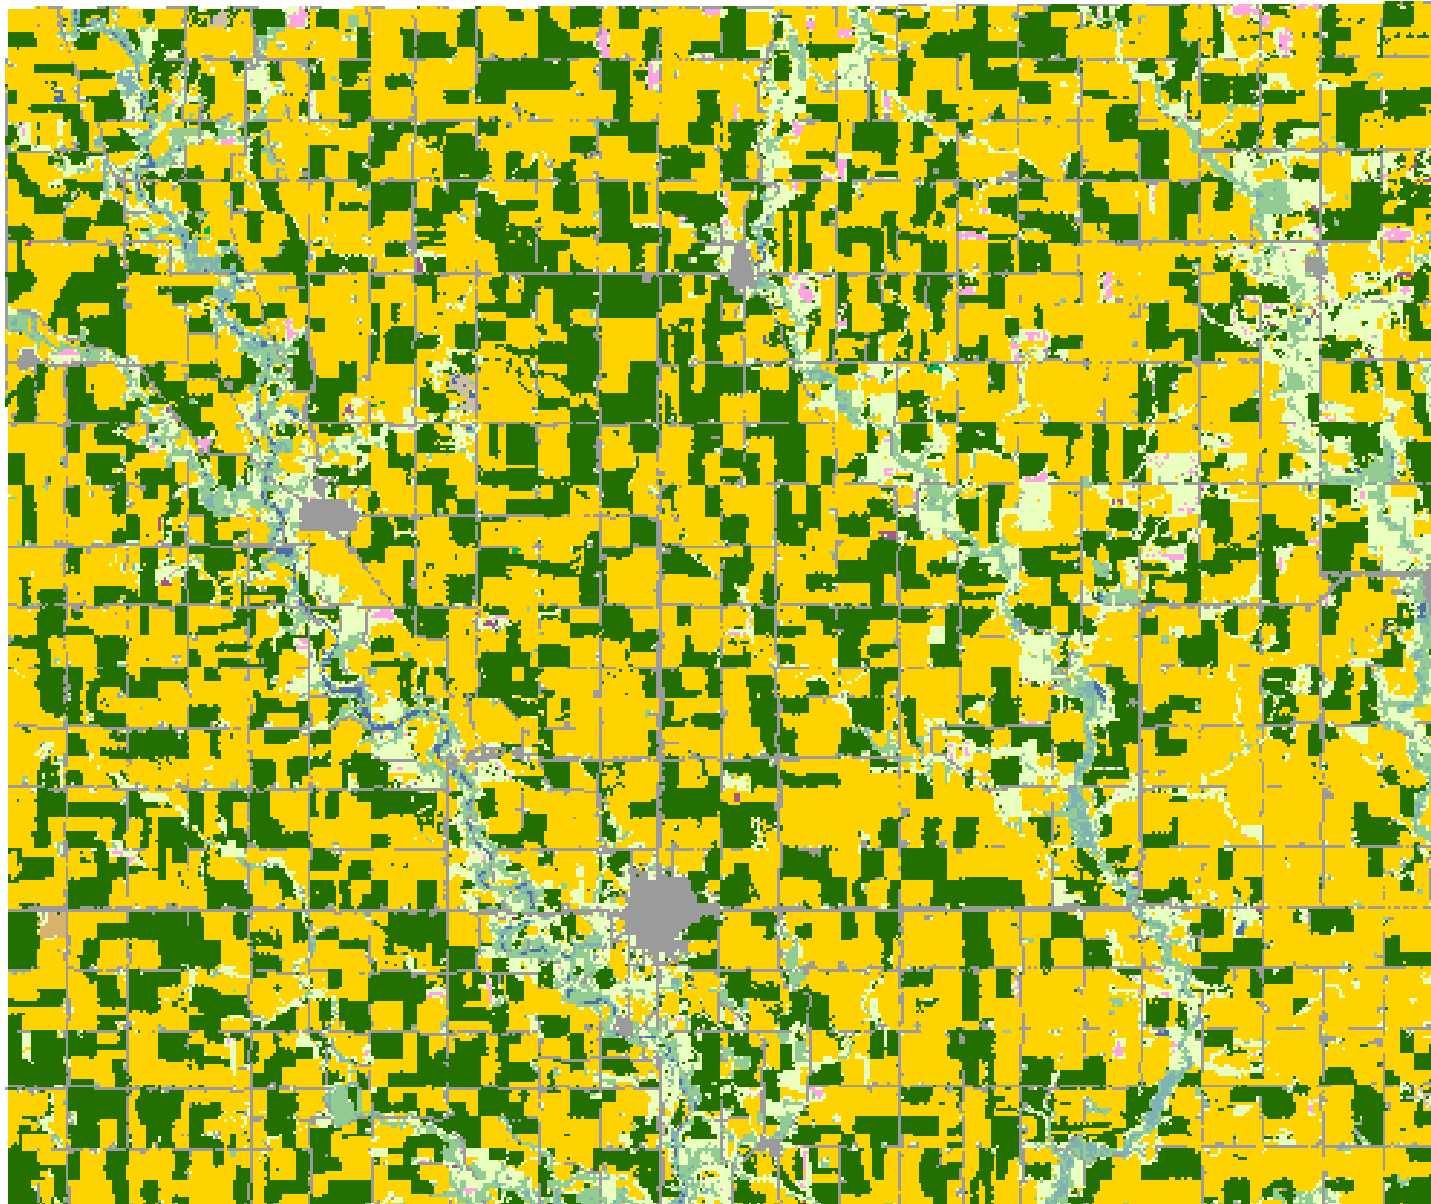

2008 Mitchell County, Iowa

Land Cover Categories

Agriculture

-  Corn
-  Soybeans
-  Pasture/Grass
-  Alfalfa
-  Oats
-  Winter Wheat
-  Spring Wheat
-  Seed/Sod Grass
-  Barley
-  Clover/Wildflowers
-  Other Crops
-  Fallow/Idle Cropland
-  Durum Wheat
-  Sorghum
-  Rye
-  Dry Beans
-  W. Wht./Soy. Dbl. Crop.

Non-Agriculture

-  Urban/Developed
-  Woodland
-  Wetlands
-  Water
-  Barren
-  Shrubland