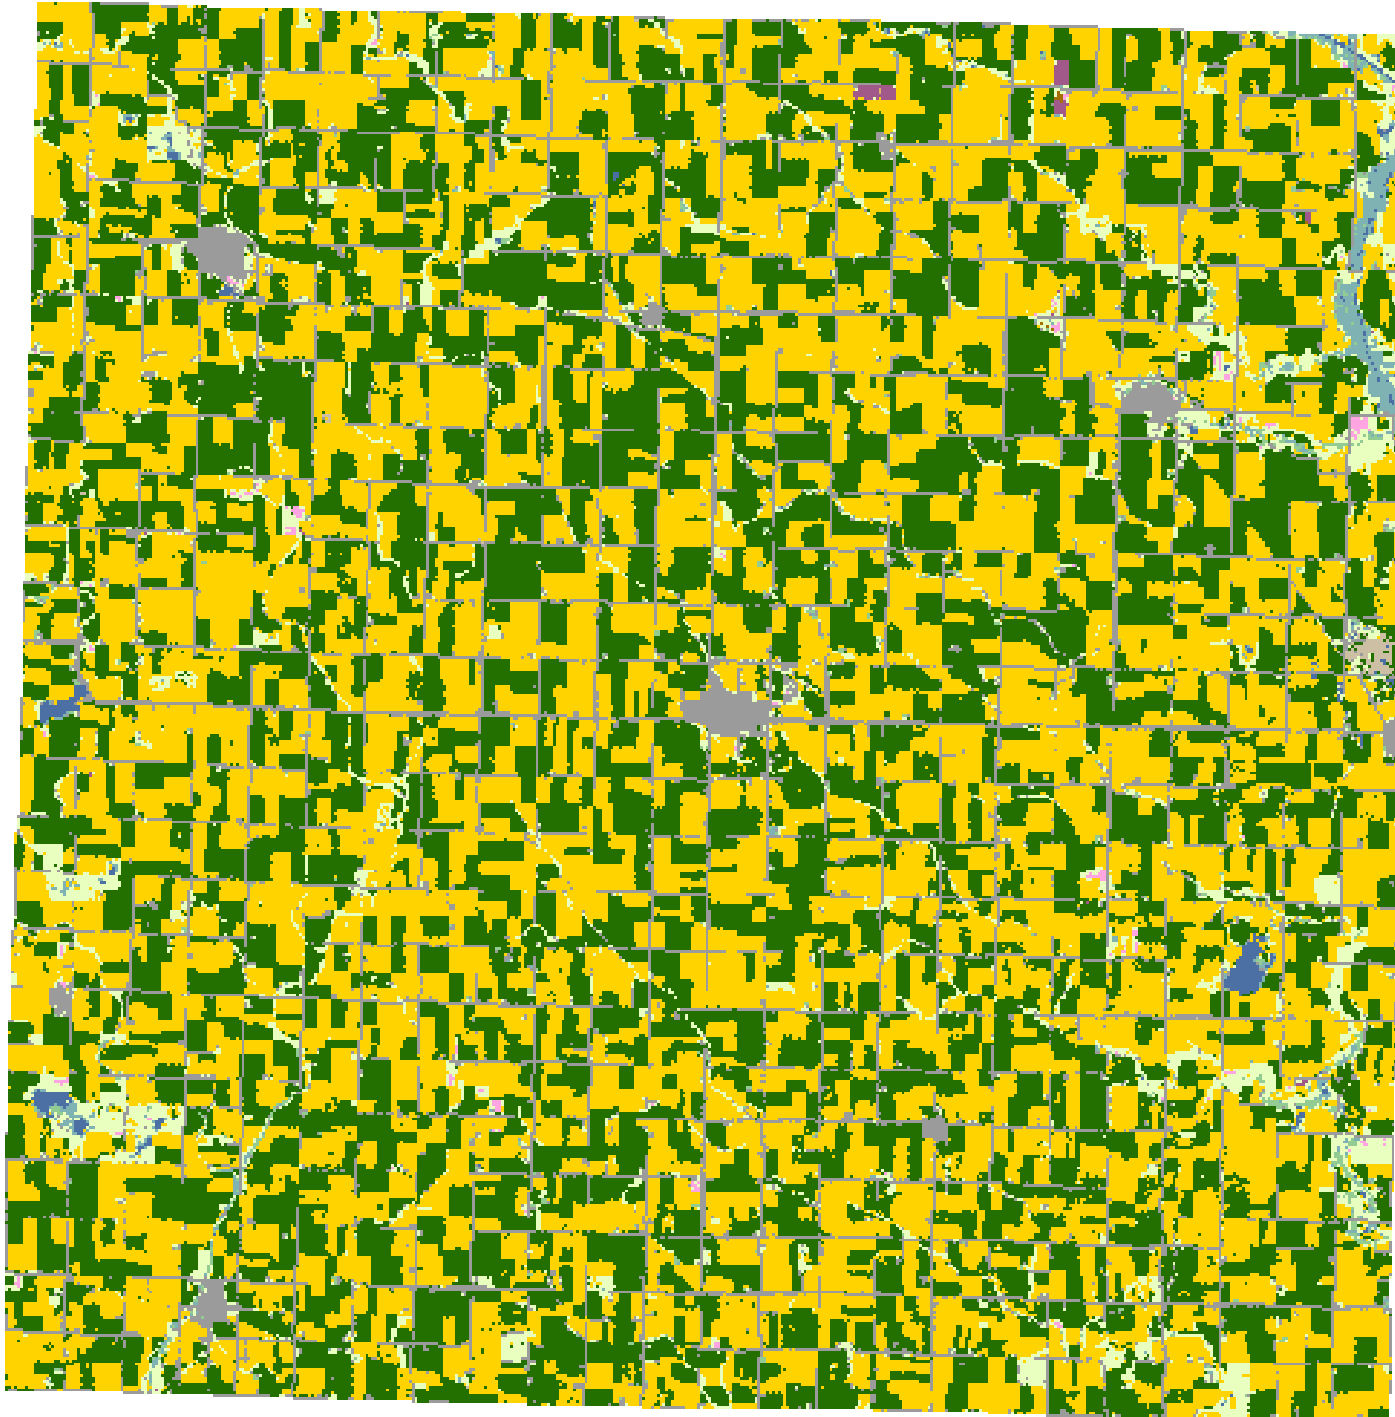

# 2008 Pocahontas County, Iowa

## Land Cover Categories

### Agriculture

- Corn
- Soybeans
- Pasture/Grass
- Alfalfa
- Oats
- Winter Wheat
- Spring Wheat
- Seed/Sod Grass
- Barley
- Clover/Wildflowers
- Other Crops
- Fallow/Idle Cropland
- Durum Wheat
- Sorghum
- Rye
- Dry Beans
- W. Wht./Soy. Dbl. Crop.

### Non-Agriculture

- Urban/Developed
- Woodland
- Wetlands
- Water
- Barren
- Shrubland