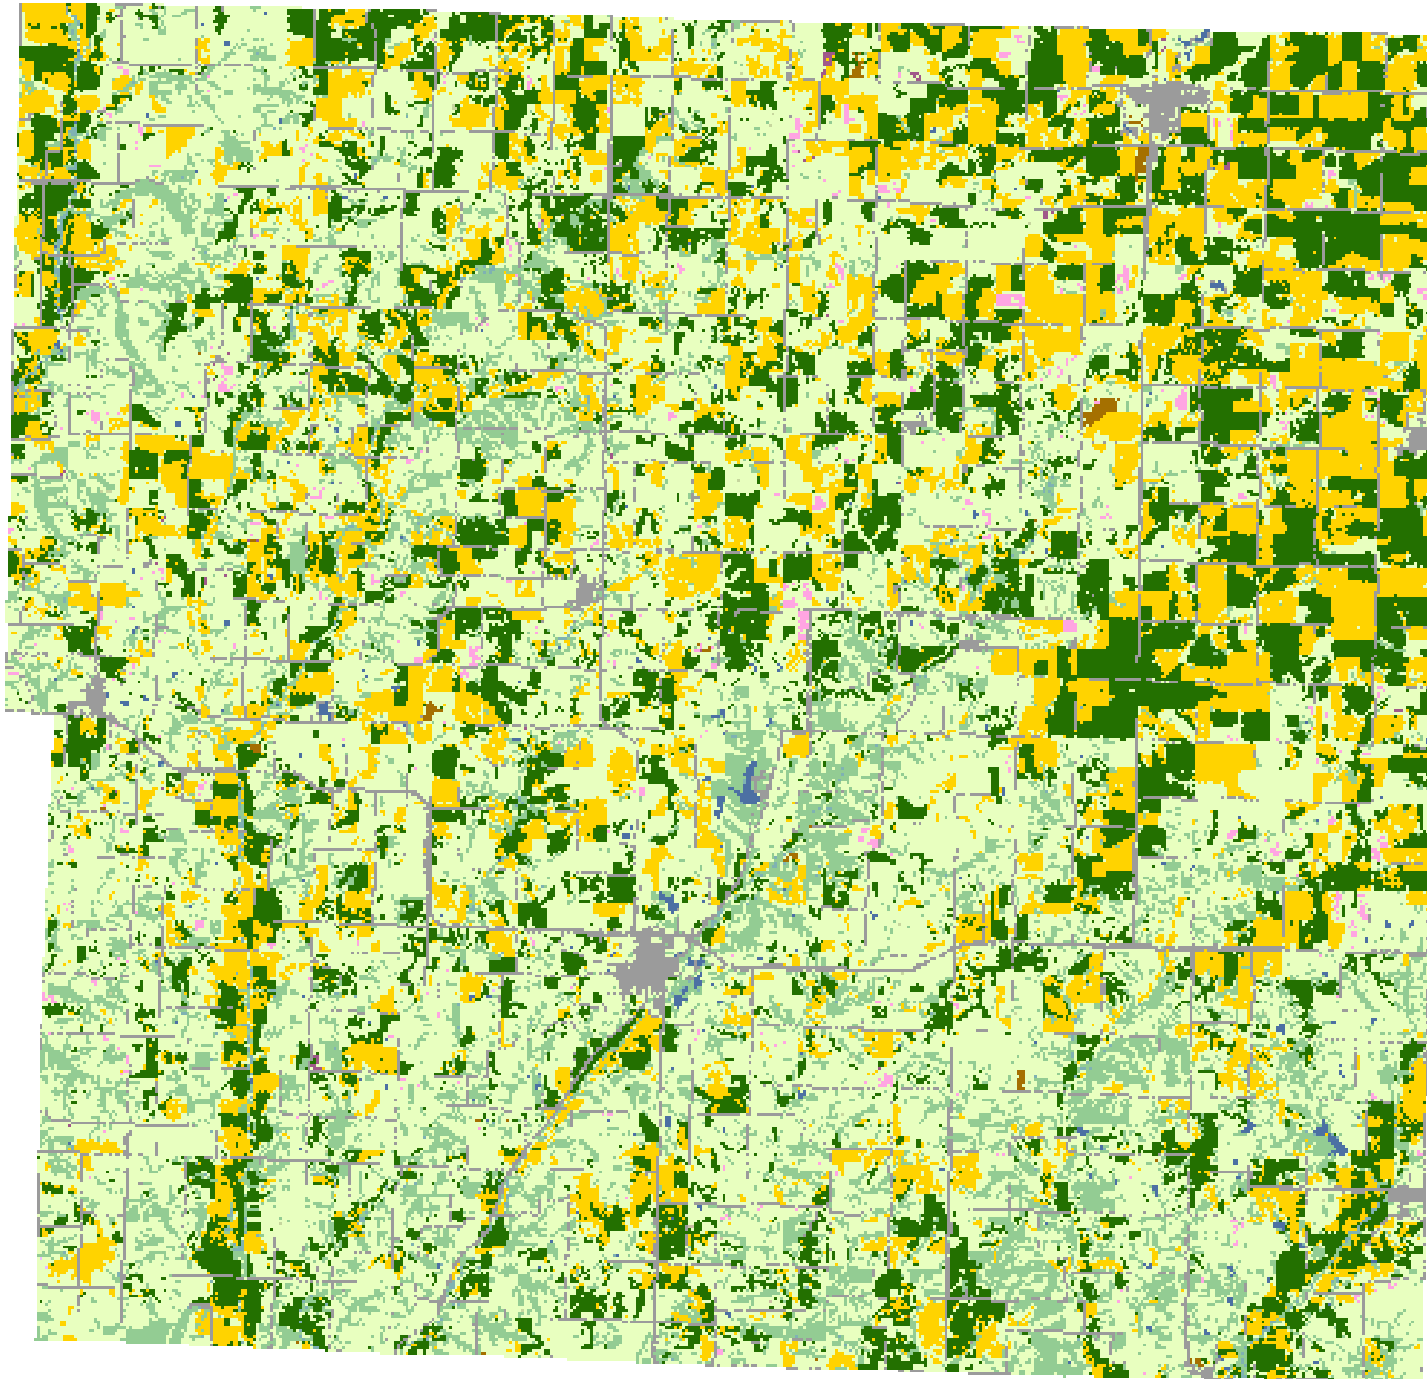

2008 Taylor County, Iowa

Land Cover Categories

Agriculture

-  Corn
-  Soybeans
-  Pasture/Grass
-  Alfalfa
-  Oats
-  Winter Wheat
-  Spring Wheat
-  Seed/Sod Grass
-  Barley
-  Clover/Wildflowers
-  Other Crops
-  Fallow/Idle Cropland
-  Durum Wheat
-  Sorghum
-  Rye
-  Dry Beans
-  W. Wht./Soy. Dbl. Crop.

Non-Agriculture

-  Urban/Developed
-  Woodland
-  Wetlands
-  Water
-  Barren
-  Shrubland