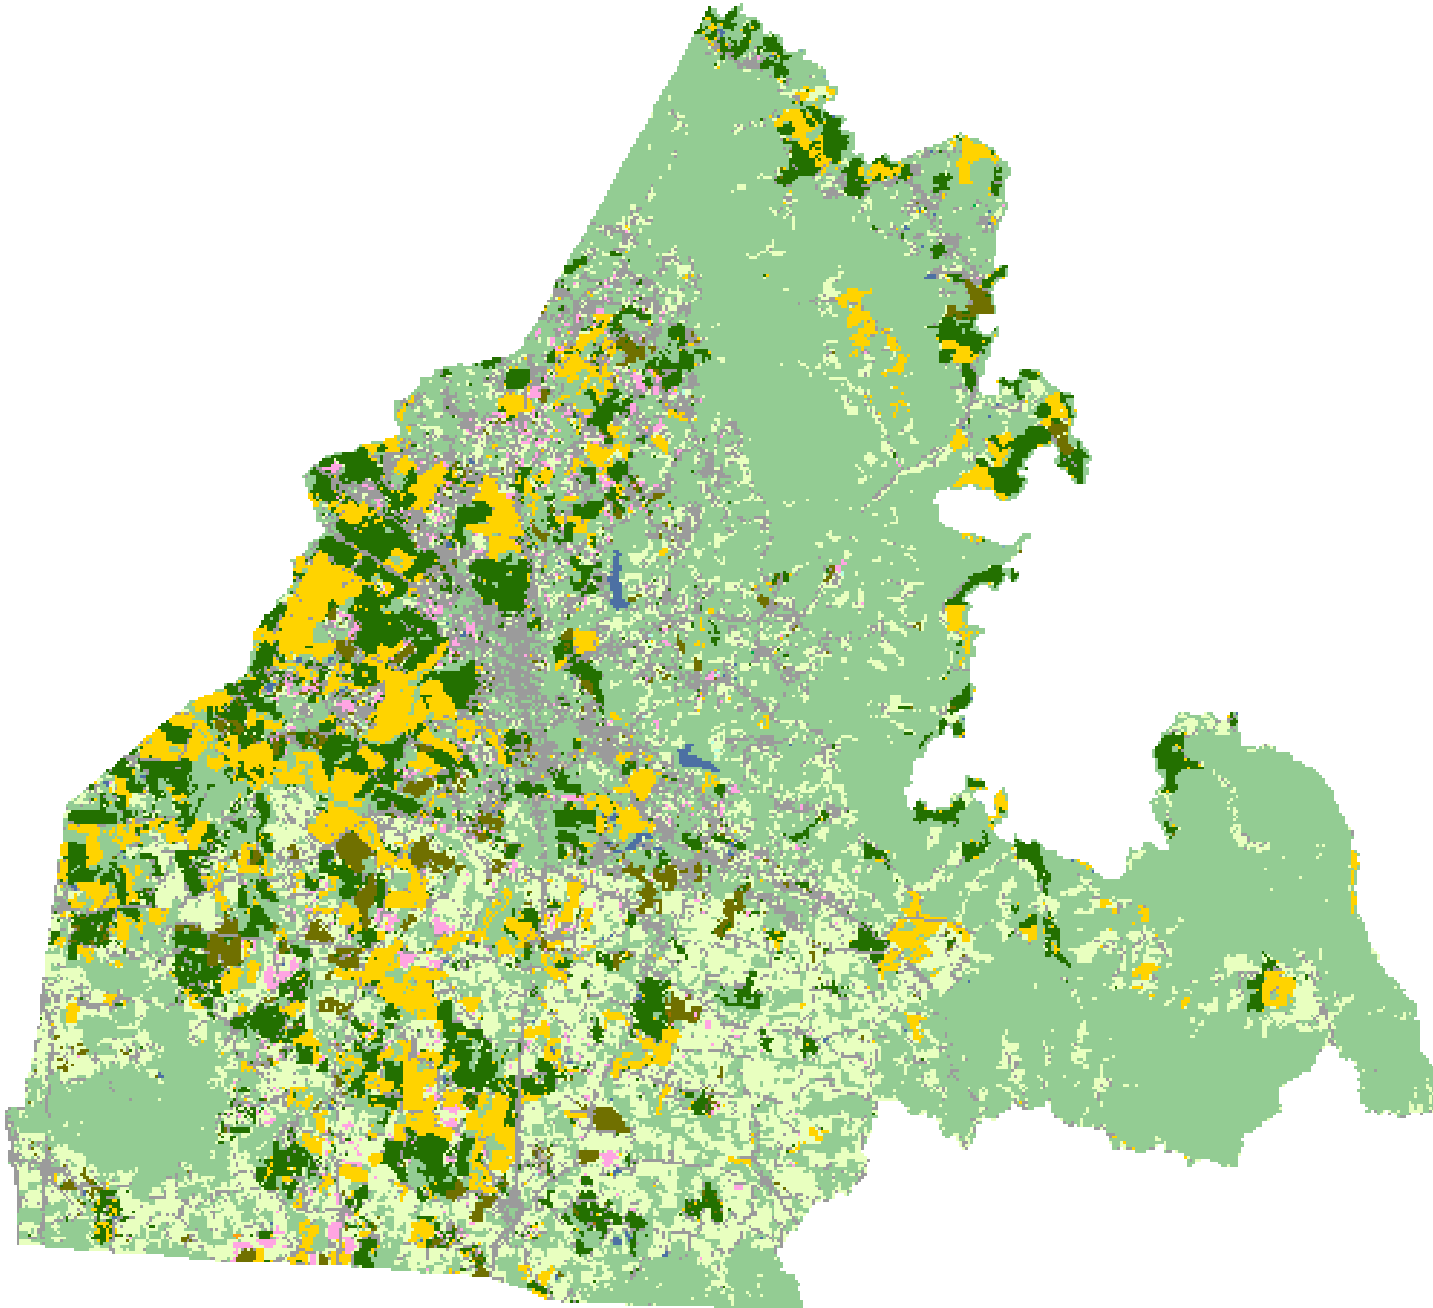

2008 Larue County, Kentucky

Land Cover Categories

Agriculture

- Pasture/Grass
- Corn
- Soybeans
- W. Wht./Soy. Dbl. Crop.
- Alfalfa
- Winter Wheat
- Seed/Sod Grass
- Sorghum
- Tobacco
- Other Crops
- Fallow/Idle Cropland
- Clover/Wildflowers
- Rye
- Oats
- Other Tree Nuts & Fruits

Non-Agriculture

- Woodland
- Urban/Developed
- Water
- Wetlands
- Barren
- Shrubland