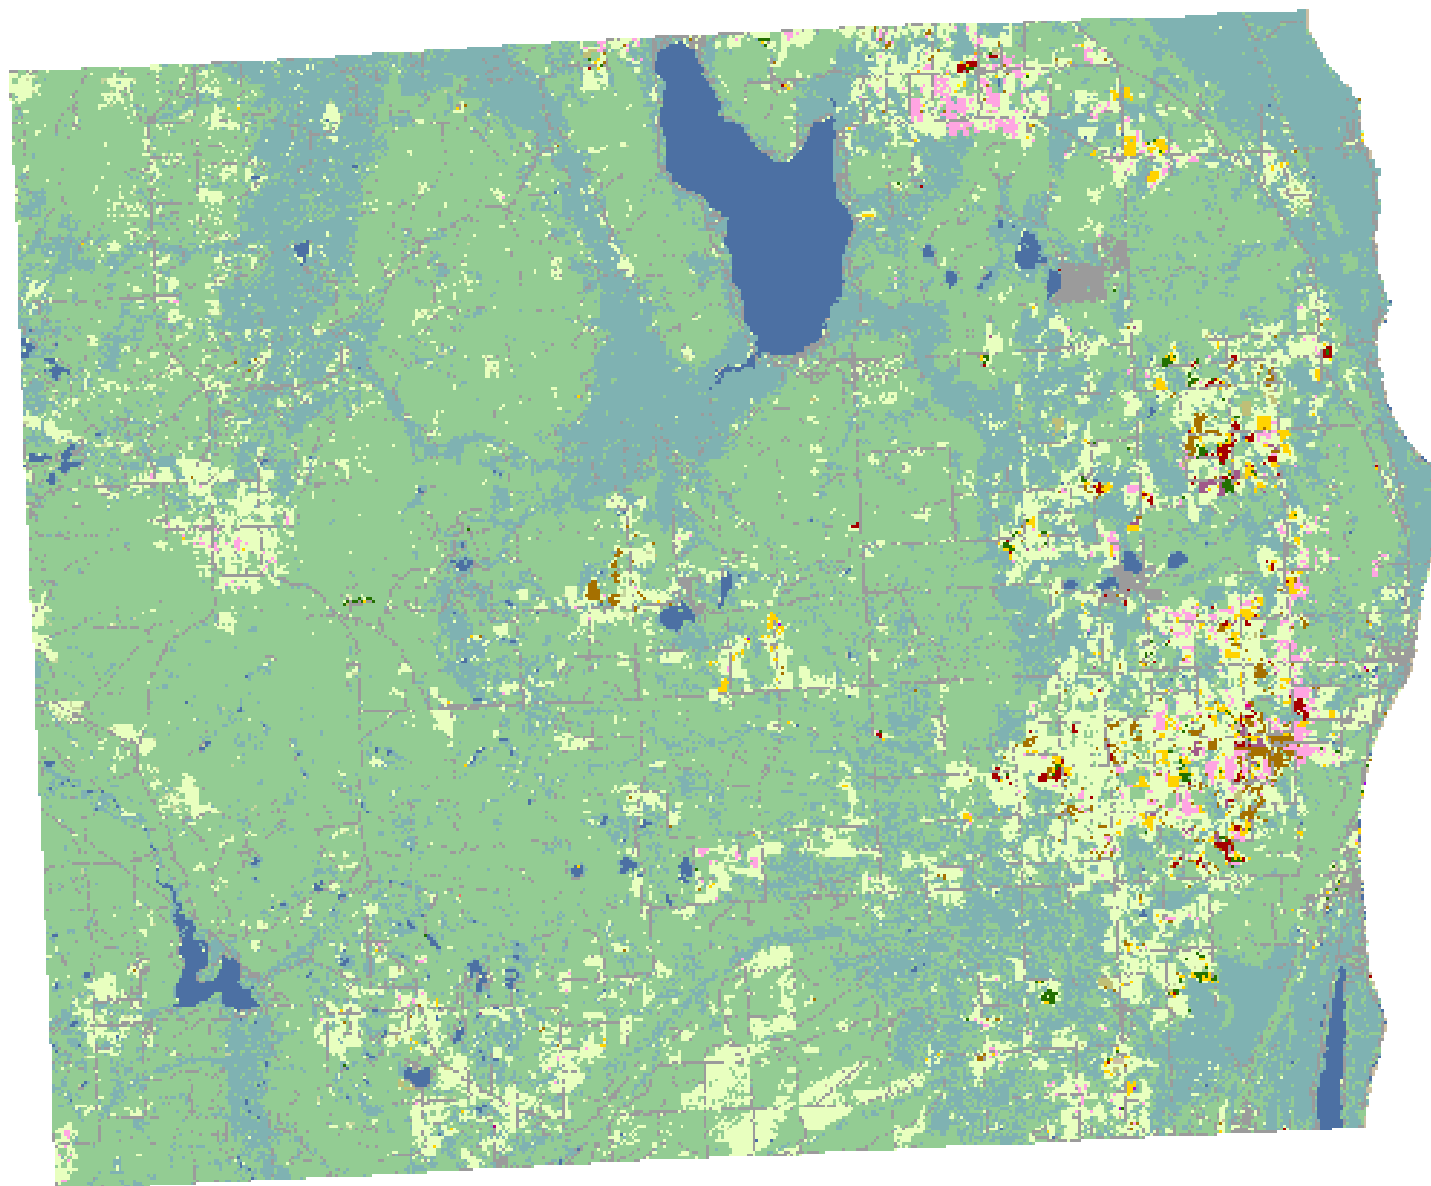

# 2008 Alcona County, Michigan

## Land Cover Categories

### Agriculture

- Pasture/Grass
- Corn
- Soybeans
- Winter Wheat
- Alfalfa
- Dry Beans
- Sugarbeets
- Fallow/Idle Cropland
- Oats
- Misc. Veggies. & Fruits
- Potatoes
- Apples/Cherries
- Seed/Sod Grass
- Other Crops
- Barley
- Christmas Trees
- Rye
- Sunflowers
- Grapes
- Spring Wheat
- Peas
- Sorghum
- Clover/Wildflowers
- Speltz
- W. Wht./Soy. Dbl. Crop.
- Other Small Grains

### Non-Agriculture

- Woodland
- Wetlands
- Urban/Developed
- Water
- Shrubland
- Barren