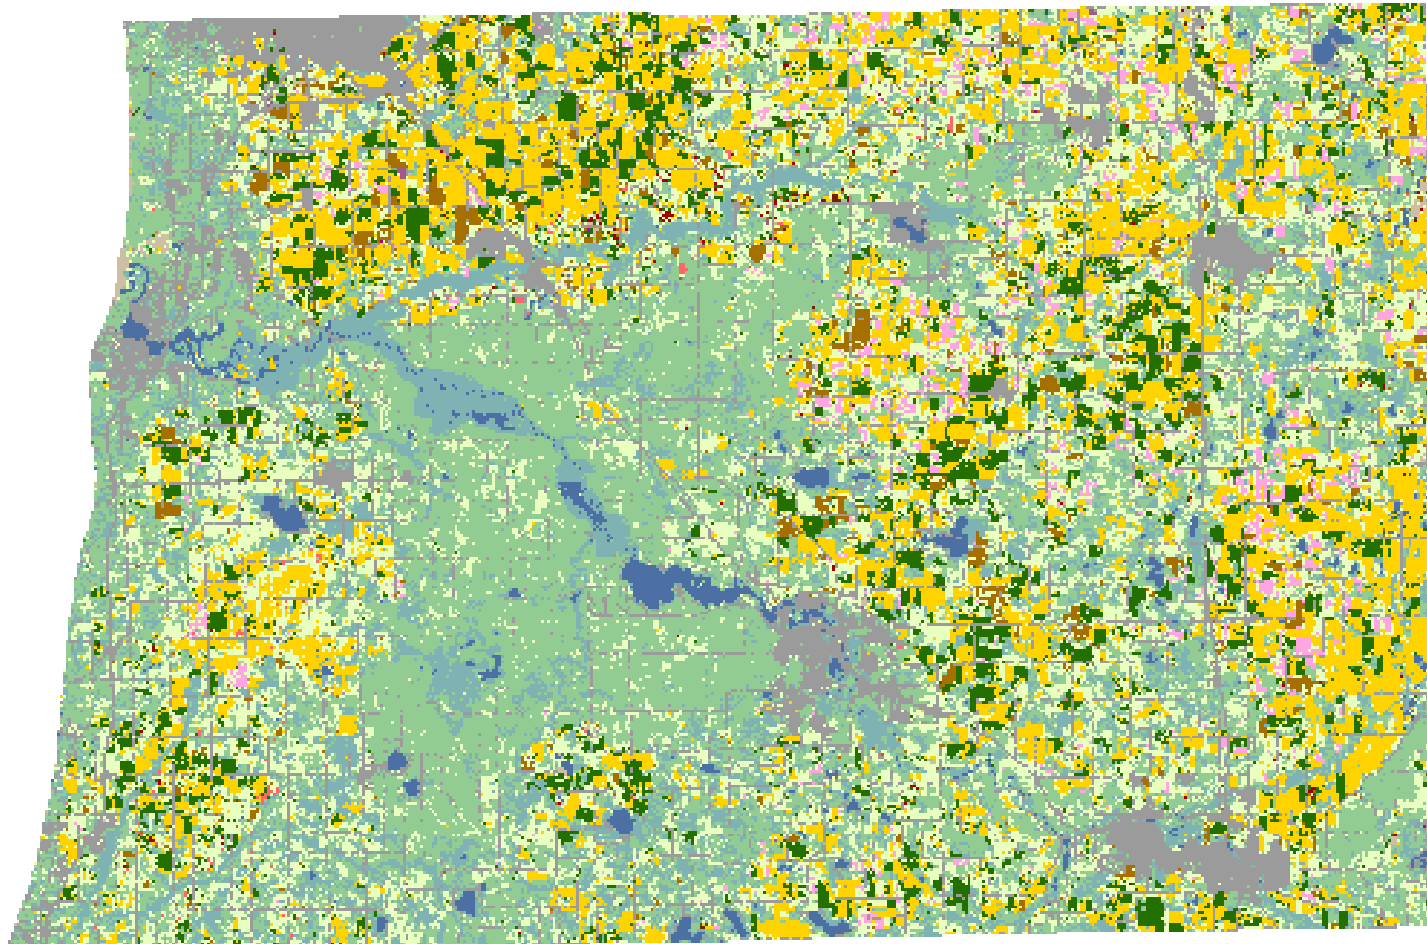

# 2008 Allegan County, Michigan

## Land Cover Categories

### Agriculture

- Pasture/Grass
- Corn
- Soybeans
- Winter Wheat
- Alfalfa
- Dry Beans
- Sugarbeets
- Fallow/Idle Cropland
- Oats
- Misc. Veggies. & Fruits
- Potatoes
- Apples/Cherries
- Seed/Sod Grass
- Other Crops
- Barley
- Christmas Trees
- Rye
- Sunflowers
- Grapes
- Spring Wheat
- Peas
- Sorghum
- Clover/Wildflowers
- Speltz
- W. Wht./Soy. Dbf. Crop.
- Other Small Grains

### Non-Agriculture

- Woodland
- Wetlands
- Urban/Developed
- Water
- Shrubland
- Barren