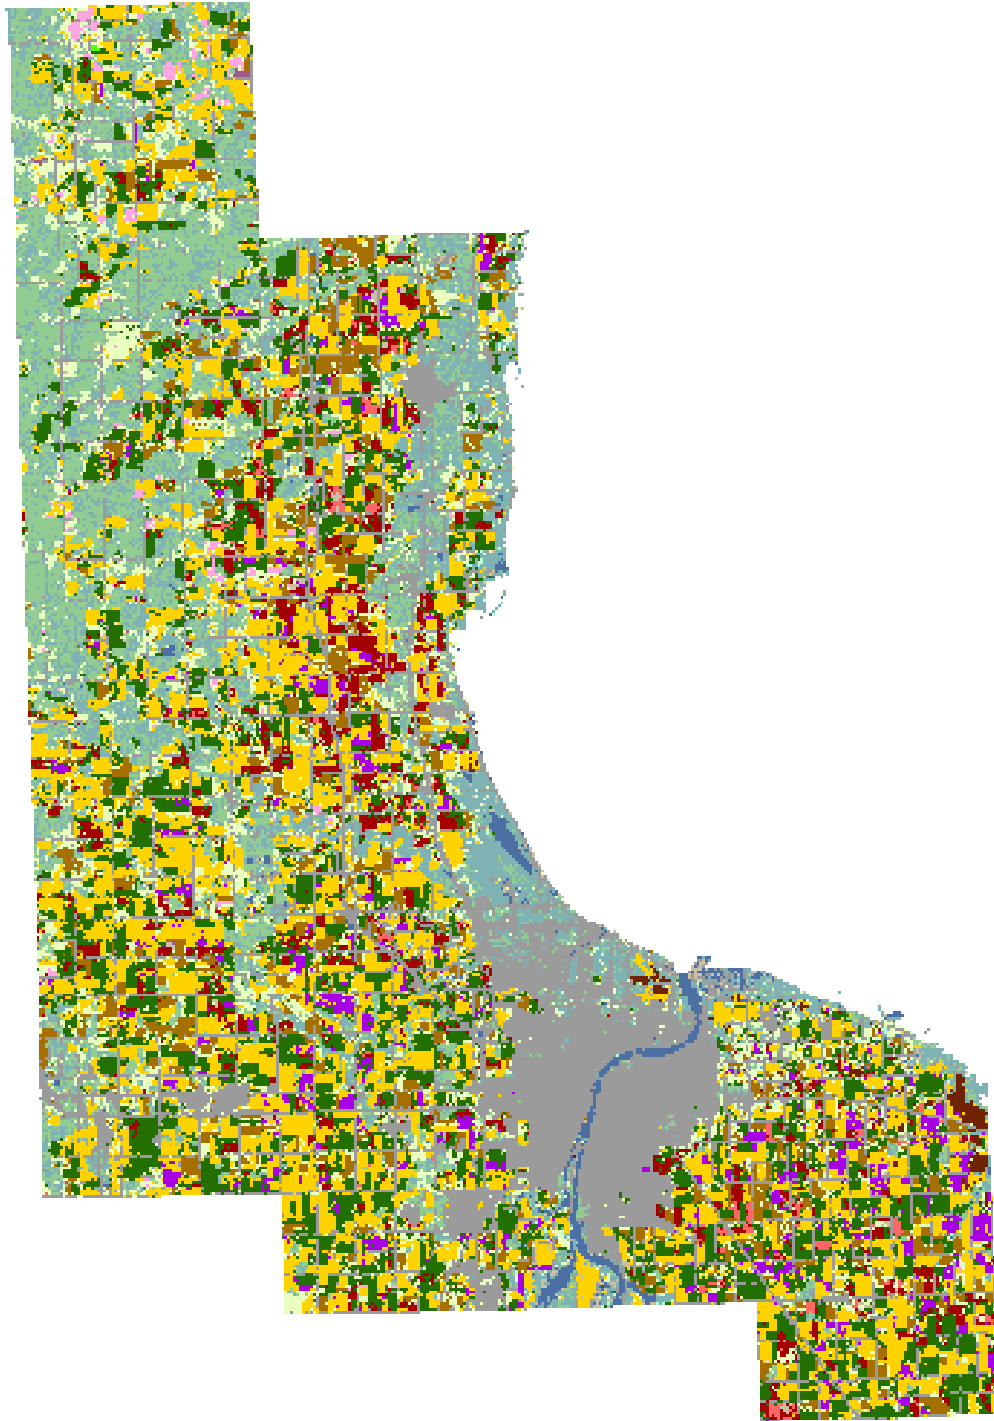

2008 Bay County, Michigan

Land Cover Categories

Agriculture

- Pasture/Grass
- Corn
- Soybeans
- Winter Wheat
- Alfalfa
- Dry Beans
- Sugarbeets
- Fallow/Idle Cropland
- Oats
- Misc. Veggies. & Fruits
- Potatoes
- Apples/Cherries
- Seed/Sod Grass
- Other Crops
- Barley
- Christmas Trees
- Rye
- Sunflowers
- Grapes
- Spring Wheat
- Peas
- Sorghum
- Clover/Wildflowers
- Speltz
- W. Wht./Soy. Dbl. Crop.
- Other Small Grains

Non-Agriculture

- Woodland
- Wetlands
- Urban/Developed
- Water
- Shrubland
- Barren