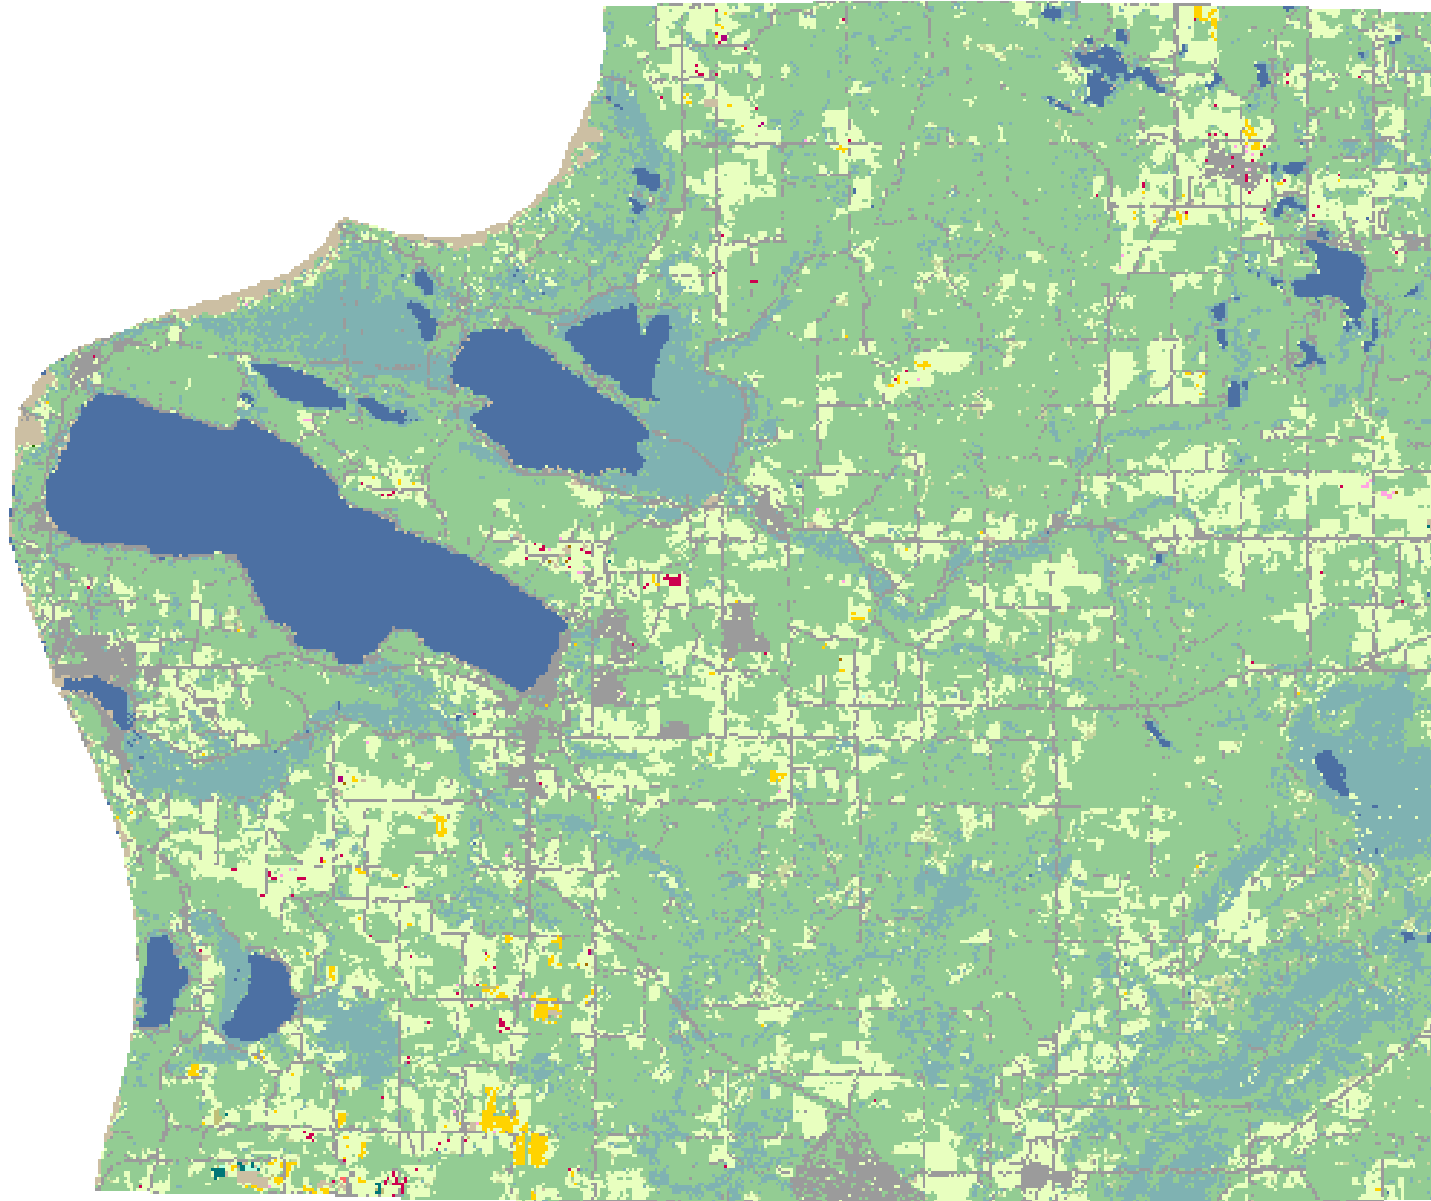

# 2008 Benzie County, Michigan

## Land Cover Categories

### Non-Agriculture

- Woodland
- Wetlands
- Urban/Developed
- Water
- Shrubland
- Barren