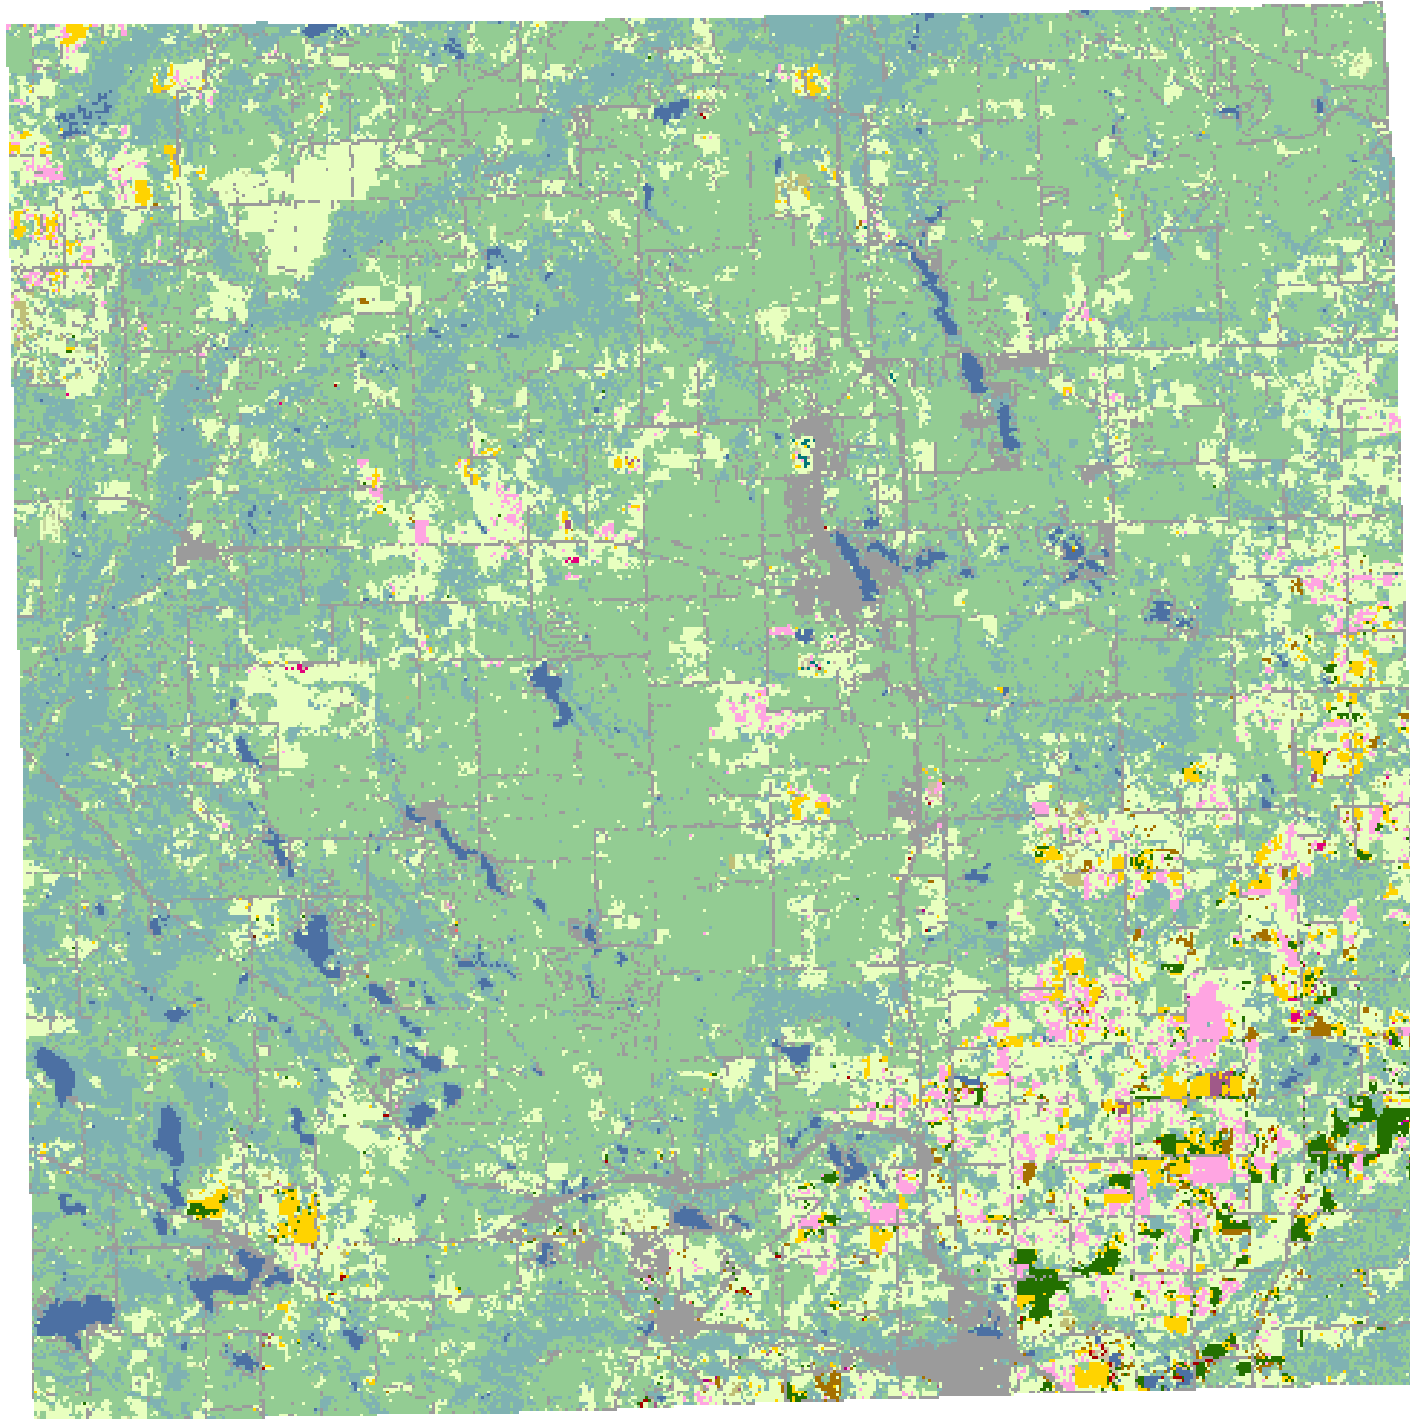

2008 Clare County, Michigan

Land Cover Categories

Agriculture

- Pasture/Grass
- Corn
- Soybeans
- Winter Wheat
- Alfalfa
- Dry Beans
- Sugarbeets
- Fallow/Idle Cropland
- Oats
- Misc. Veggies. & Fruits
- Potatoes
- Apples/Cherries
- Seed/Sod Grass
- Other Crops
- Barley
- Christmas Trees
- Rye
- Sunflowers
- Grapes
- Spring Wheat
- Peas
- Sorghum
- Clover/Wildflowers
- Speltz
- W. Wht./Soy. Dbt. Crop.
- Other Small Grains

Non-Agriculture

- Woodland
- Wetlands
- Urban/Developed
- Water
- Shrubland
- Barren