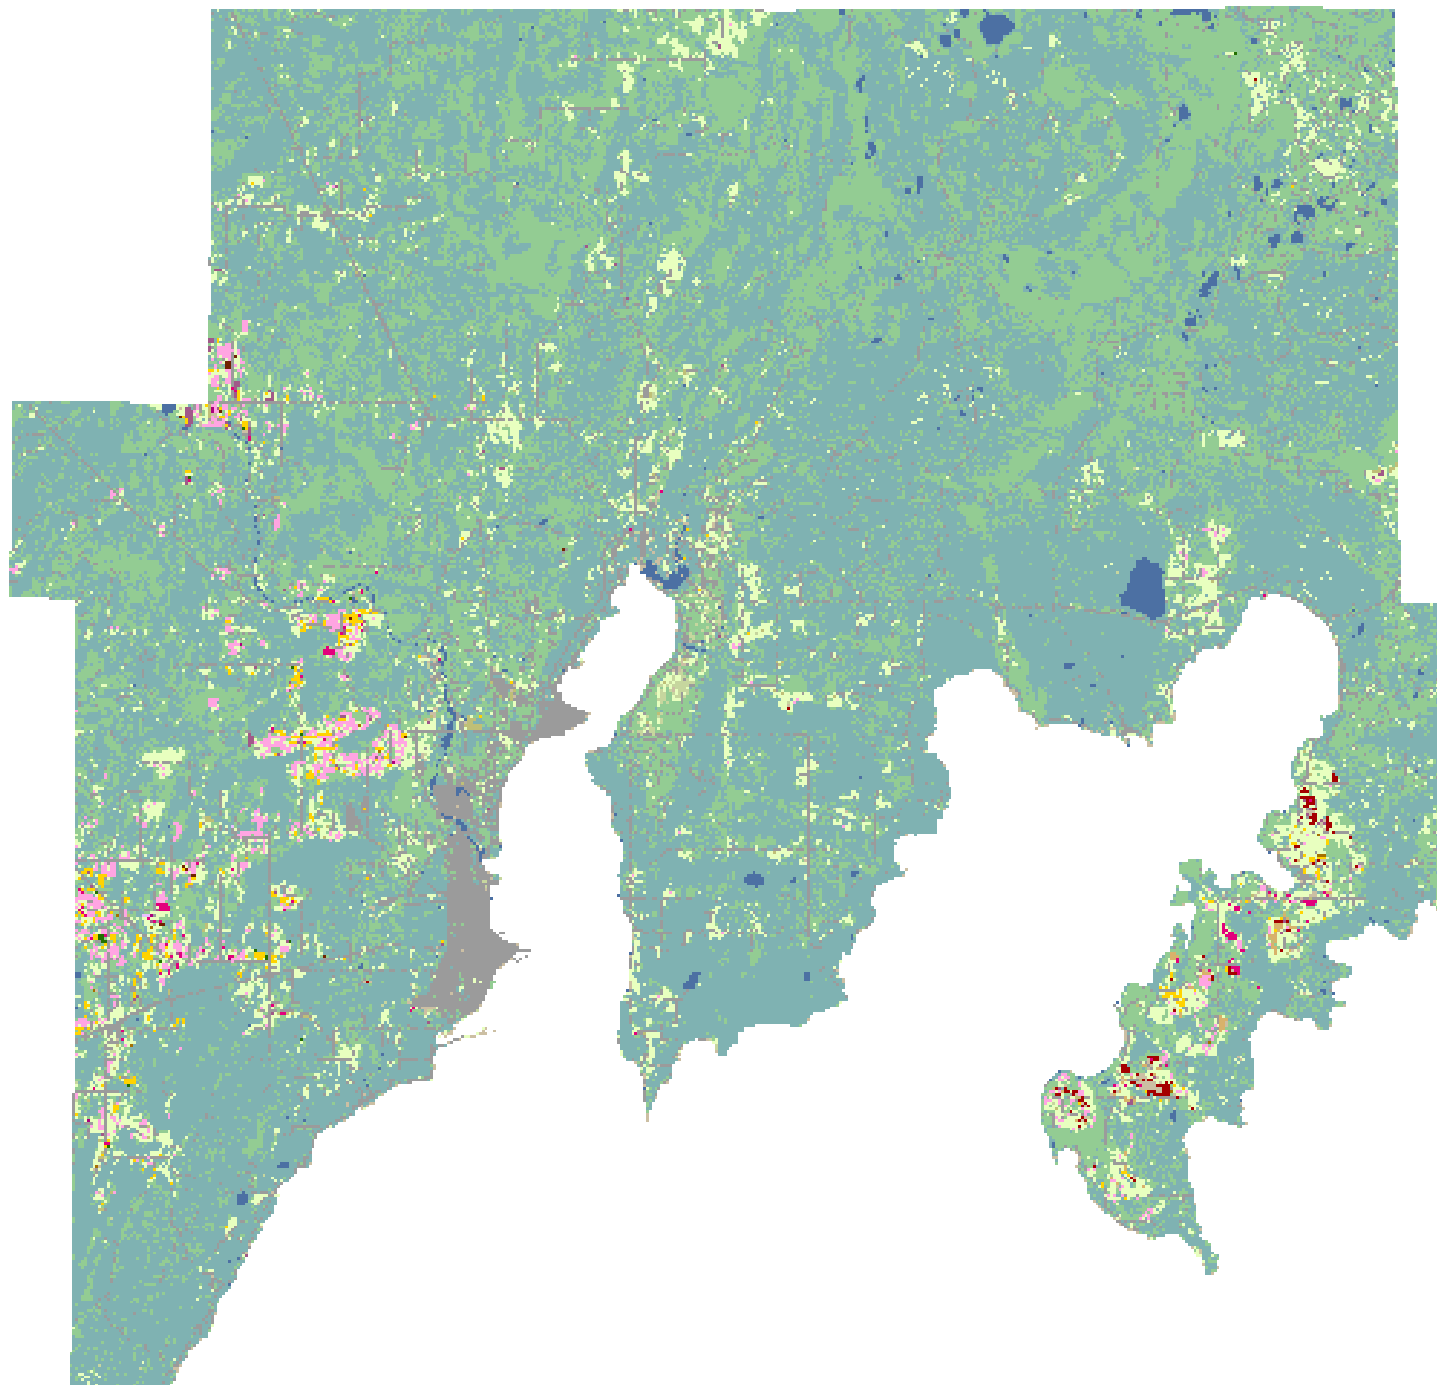

# 2008 Delta County, Michigan

## Land Cover Categories

### Agriculture

- Pasture/Grass
- Corn
- Soybeans
- Winter Wheat
- Alfalfa
- Dry Beans
- Sugarbeets
- Fallow/Idle Cropland
- Oats
- Misc. Veggies. & Fruits
- Potatoes
- Apples/Cherries
- Seed/Sod Grass
- Other Crops
- Barley
- Christmas Trees
- Rye
- Sunflowers
- Grapes
- Spring Wheat
- Peas
- Sorghum
- Clover/Wildflowers
- Speltz
- W. Wht./Soy. Dbt. Crop.
- Other Small Grains

### Non-Agriculture

- Woodland
- Wetlands
- Urban/Developed
- Water
- Shrubland
- Barren