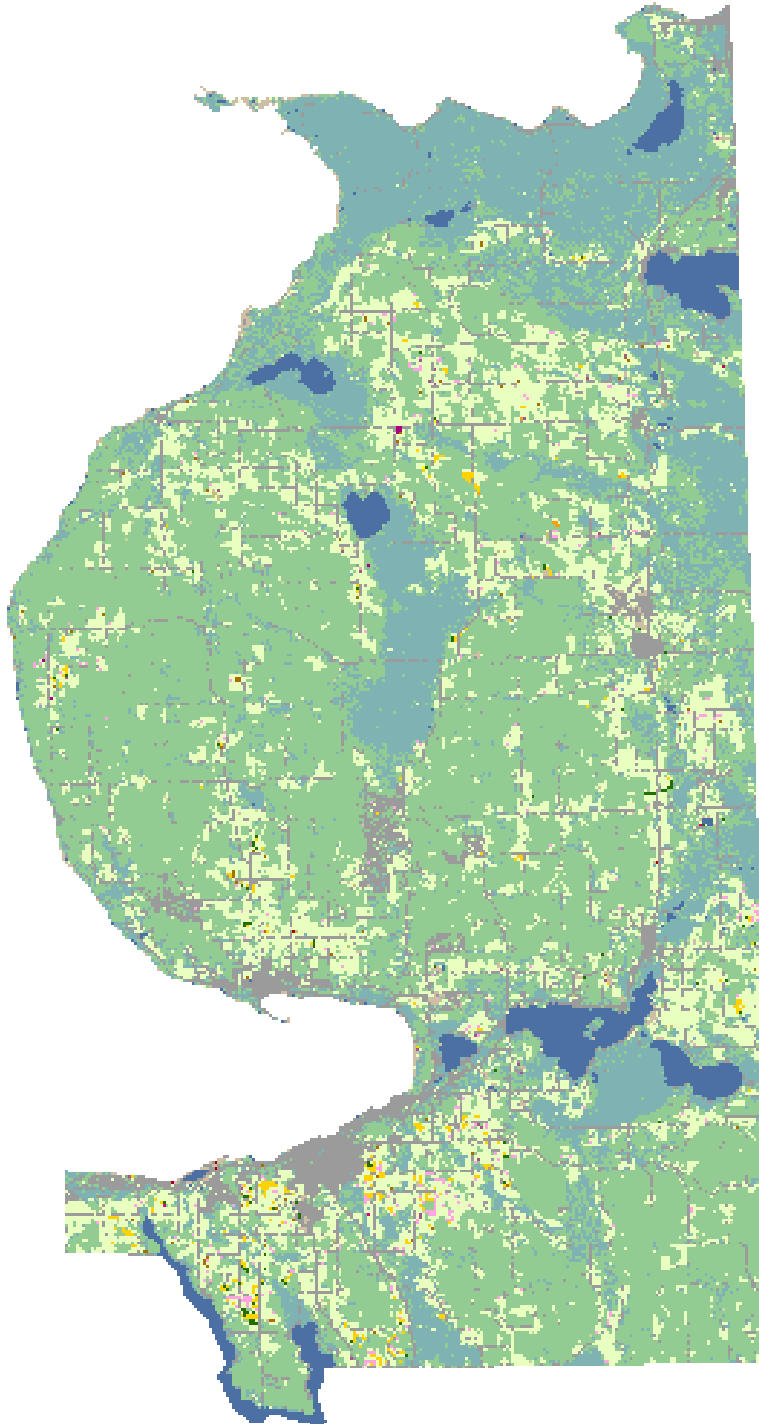

2008 Emmet County, Michigan

Land Cover Categories

Agriculture

- Pasture/Grass
- Corn
- Soybeans
- Winter Wheat
- Alfalfa
- Dry Beans
- Sugarbeets
- Fallow/Idle Cropland
- Oats
- Misc. Veggies. & Fruits
- Potatoes
- Apples/Cherries
- Seed/Sod Grass
- Other Crops
- Barley
- Christmas Trees
- Rye
- Sunflowers
- Grapes
- Spring Wheat
- Peas
- Sorghum
- Clover/Wildflowers
- Speltz
- W. Wht./Soy. Dbl. Crop.
- Other Small Grains

Non-Agriculture

- Woodland
- Wetlands
- Urban/Developed
- Water
- Shrubland
- Barren