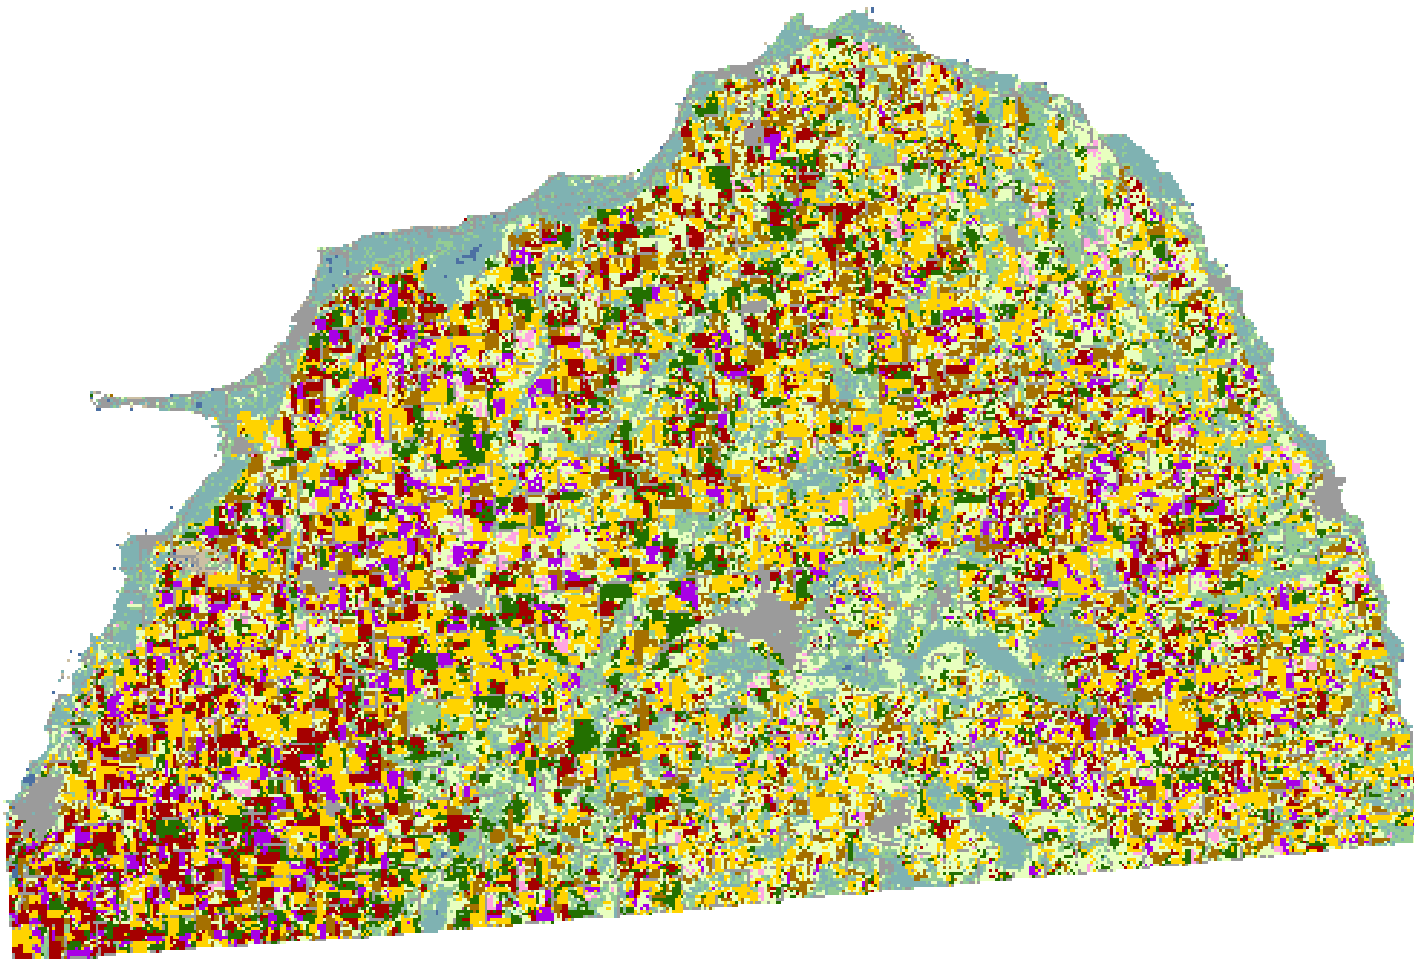

2008 Huron County, Michigan

Land Cover Categories

Agriculture

- Pasture/Grass
- Corn
- Soybeans
- Winter Wheat
- Alfalfa
- Dry Beans
- Sugarbeets
- Fallow/Idle Cropland
- Oats
- Misc. Veggies. & Fruits
- Potatoes
- Apples/Cherries
- Seed/Sod Grass
- Other Crops
- Barley
- Christmas Trees
- Rye
- Sunflowers
- Grapes
- Spring Wheat
- Peas
- Sorghum
- Clover/Wildflowers
- Speltz
- W. Wht./Soy. Dbt. Crop.
- Other Small Grains

Non-Agriculture

- Woodland
- Wetlands
- Urban/Developed
- Water
- Shrubland
- Barren