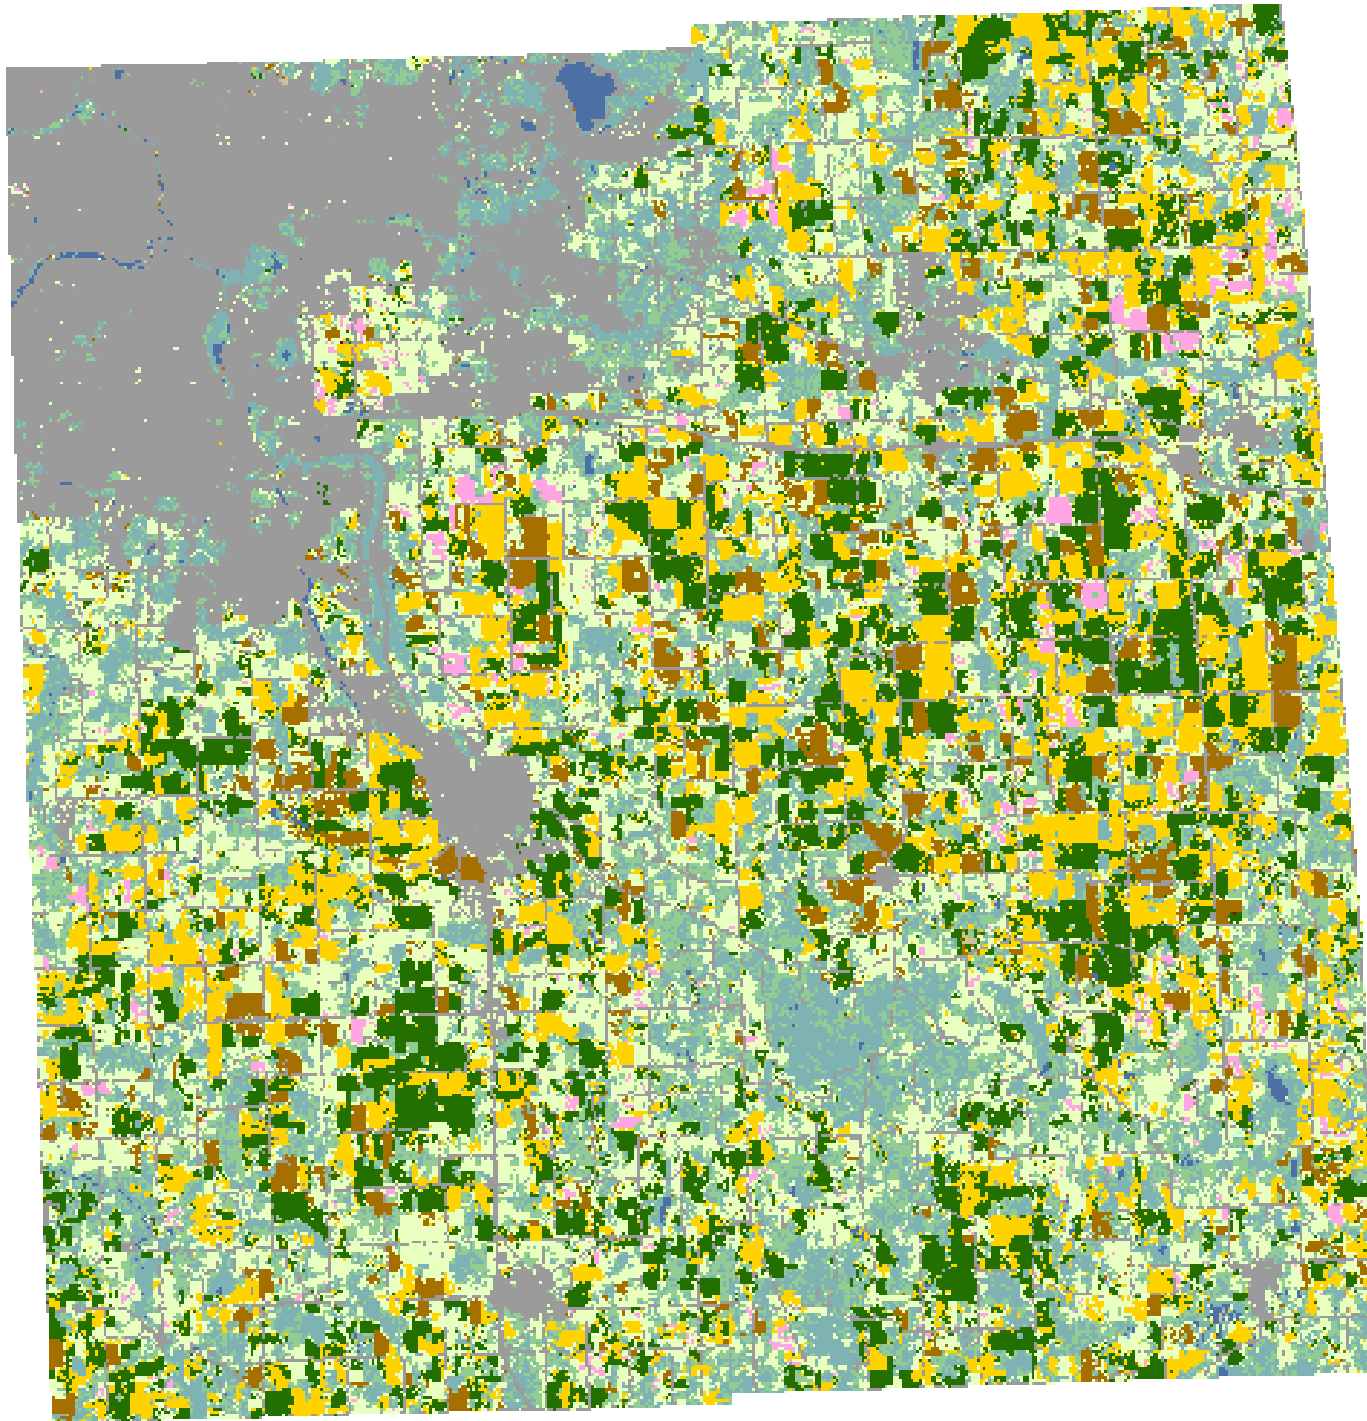

# 2008 Ingham County, Michigan

## Land Cover Categories

### Agriculture

-  Pasture/Grass
-  Corn
-  Soybeans
-  Winter Wheat
-  Alfalfa
-  Dry Beans
-  Sugarbeets
-  Fallow/Idle Cropland
-  Oats
-  Misc. Veggies. & Fruits
-  Potatoes
-  Apples/Cherries
-  Seed/Sod Grass
-  Other Crops
-  Barley
-  Christmas Trees
-  Rye
-  Sunflowers
-  Grapes
-  Spring Wheat
-  Peas
-  Sorghum
-  Clover/Wildflowers
-  Speltz
-  W. Wht./Soy. Dbl. Crop.
-  Other Small Grains

### Non-Agriculture

-  Woodland
-  Wetlands
-  Urban/Developed
-  Water
-  Shrubland
-  Barren