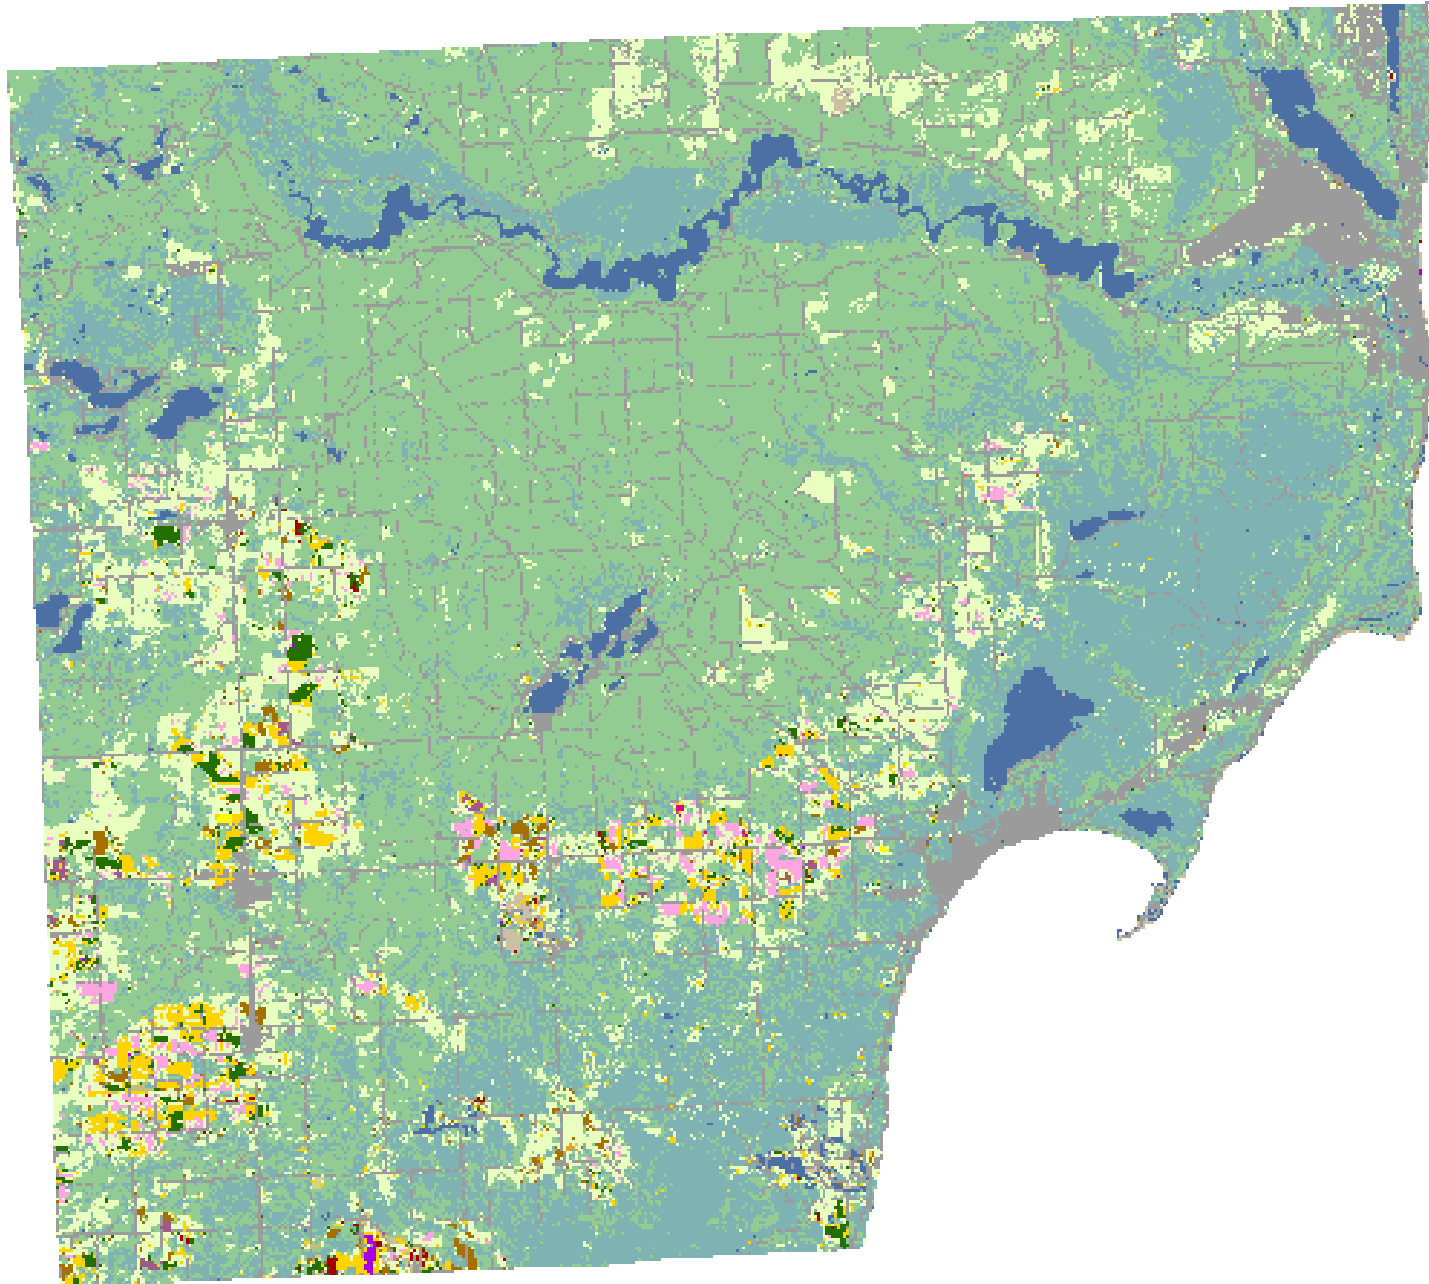

2008 Iosco County, Michigan

Land Cover Categories

Agriculture

- Pasture/Grass
- Corn
- Soybeans
- Winter Wheat
- Alfalfa
- Dry Beans
- Sugarbeets
- Fallow/Idle Cropland
- Oats
- Misc. Veggies. & Fruits
- Potatoes
- Apples/Cherries
- Seed/Sod Grass
- Other Crops
- Barley
- Christmas Trees
- Rye
- Sunflowers
- Grapes
- Spring Wheat
- Peas
- Sorghum
- Clover/Wildflowers
- Speltz
- W. Wht./Soy. Dbl. Crop.
- Other Small Grains

Non-Agriculture

- Woodland
- Wetlands
- Urban/Developed
- Water
- Shrubland
- Barren