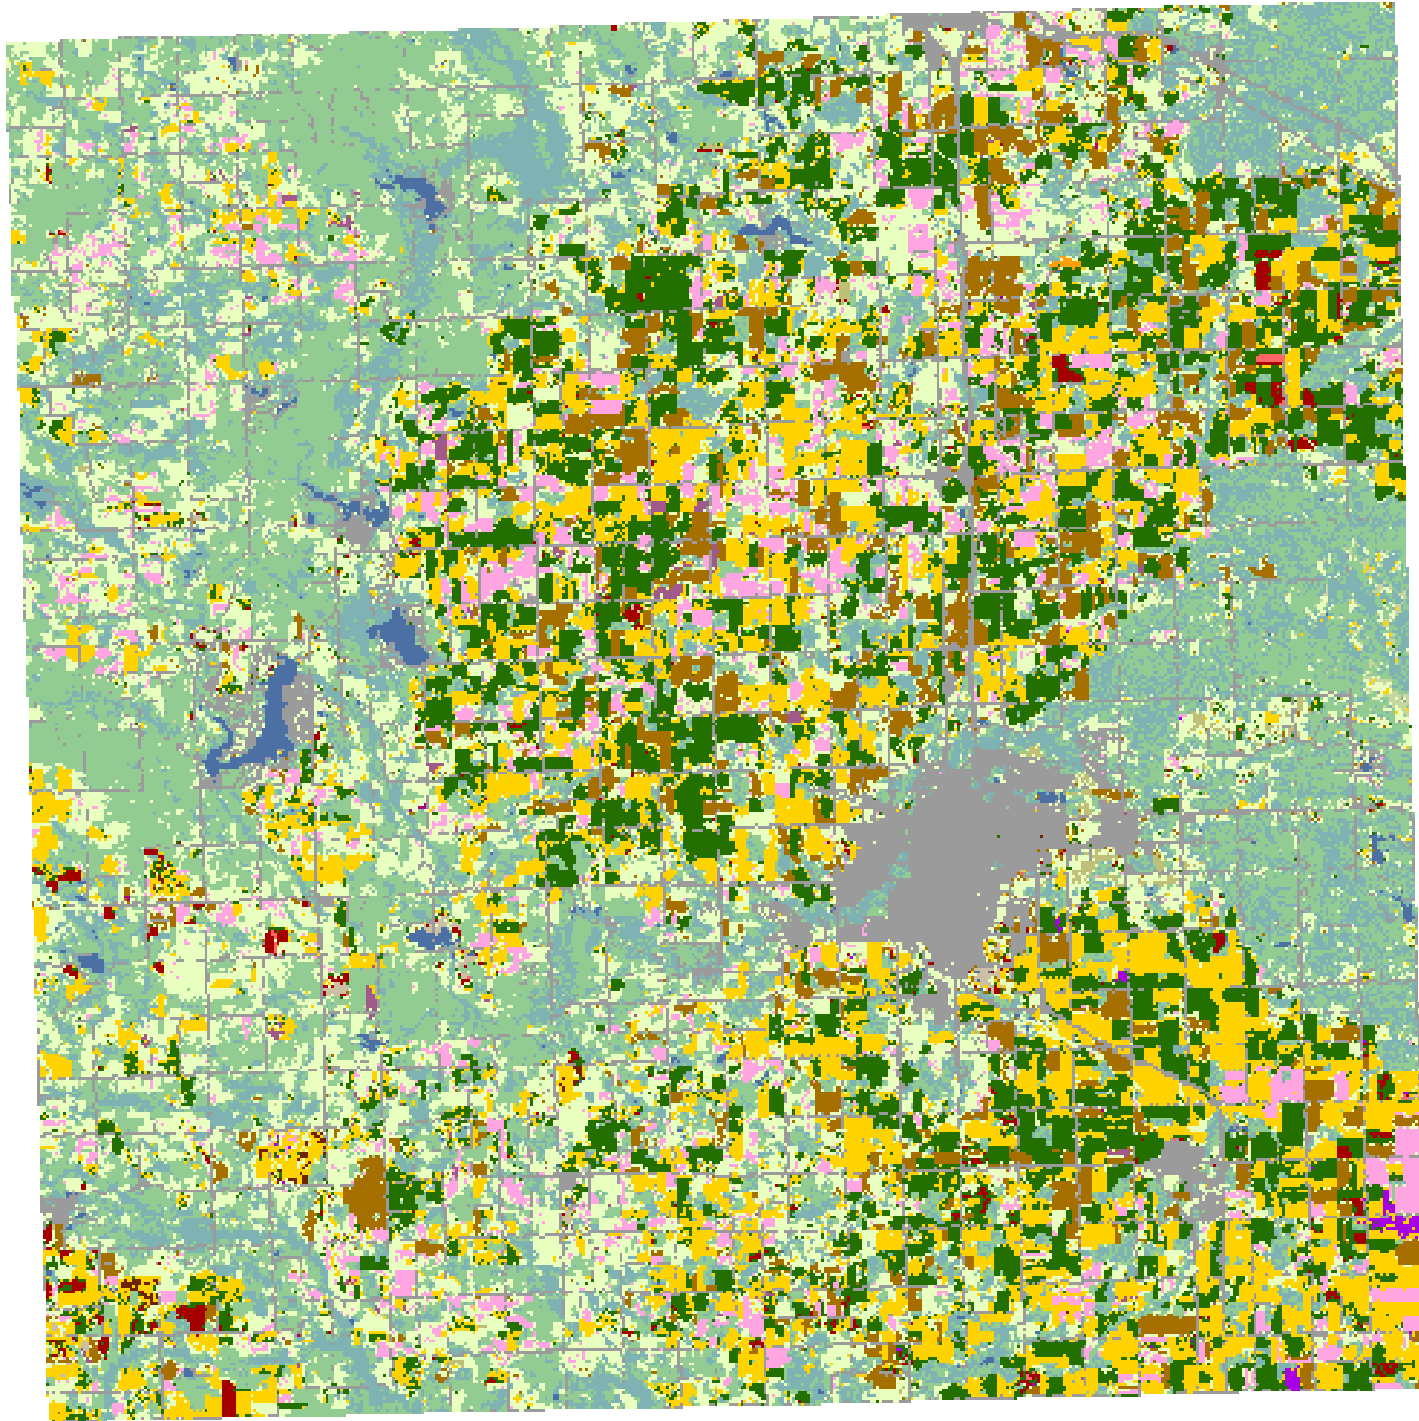

2008 Isabella County, Michigan

Land Cover Categories

Agriculture

- Pasture/Grass
- Corn
- Soybeans
- Winter Wheat
- Alfalfa
- Dry Beans
- Sugarbeets
- Fallow/Idle Cropland
- Oats
- Misc. Veggies. & Fruits
- Potatoes
- Apples/Cherries
- Seed/Sod Grass
- Other Crops
- Barley
- Christmas Trees
- Rye
- Sunflowers
- Grapes
- Spring Wheat
- Peas
- Sorghum
- Clover/Wildflowers
- Speltz
- W. Wht./Soy. Dbl. Crop.
- Other Small Grains

Non-Agriculture

- Woodland
- Wetlands
- Urban/Developed
- Water
- Shrubland
- Barren