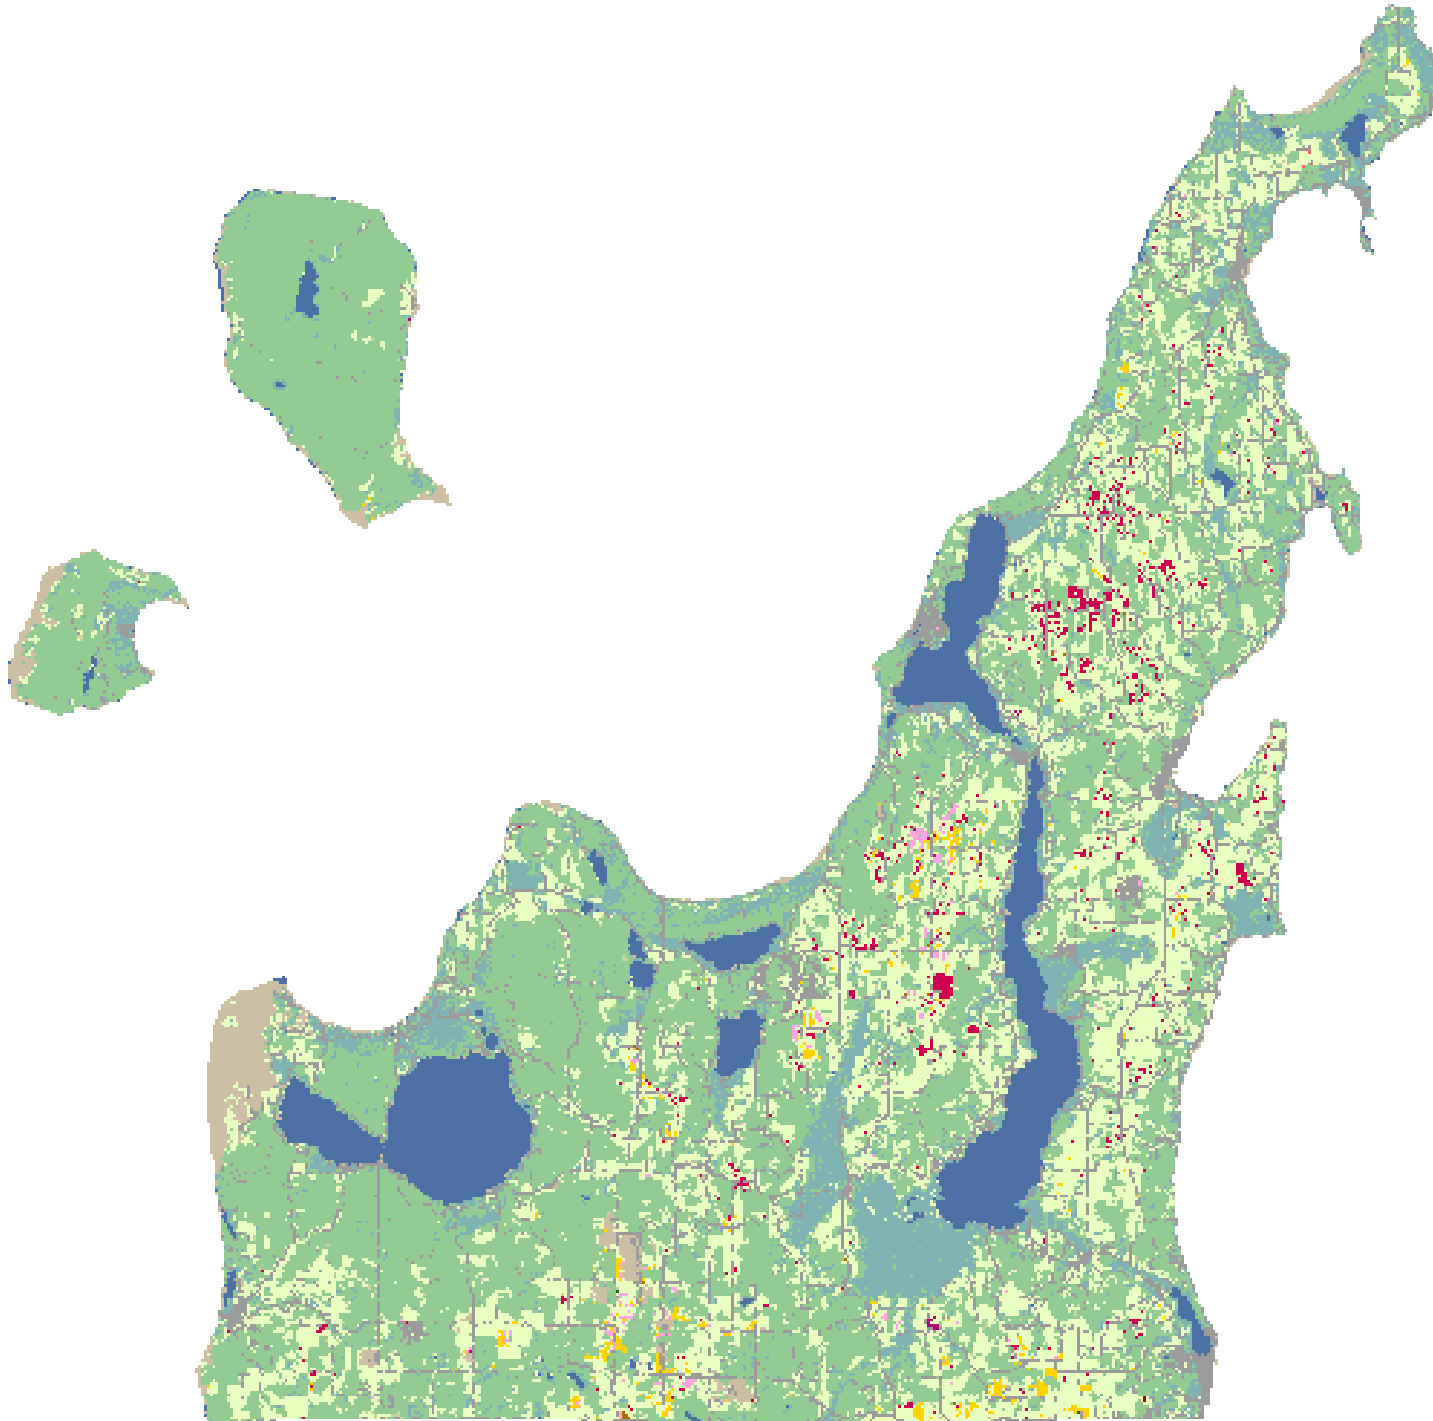

# 2008 Leelanau County, Michigan

## Land Cover Categories

### Agriculture

- Pasture/Grass
- Corn
- Soybeans
- Winter Wheat
- Alfalfa
- Dry Beans
- Sugarbeets
- Fallow/Idle Cropland
- Oats
- Misc. Veggies. & Fruits
- Potatoes
- Apples/Cherries
- Seed/Sod Grass
- Other Crops
- Barley
- Christmas Trees
- Rye
- Sunflowers
- Grapes
- Spring Wheat
- Peas
- Sorghum
- Clover/Wildflowers
- Speltz
- W. Wht./Soy. Dbl. Crop.
- Other Small Grains

### Non-Agriculture

- Woodland
- Wetlands
- Urban/Developed
- Water
- Shrubland
- Barren