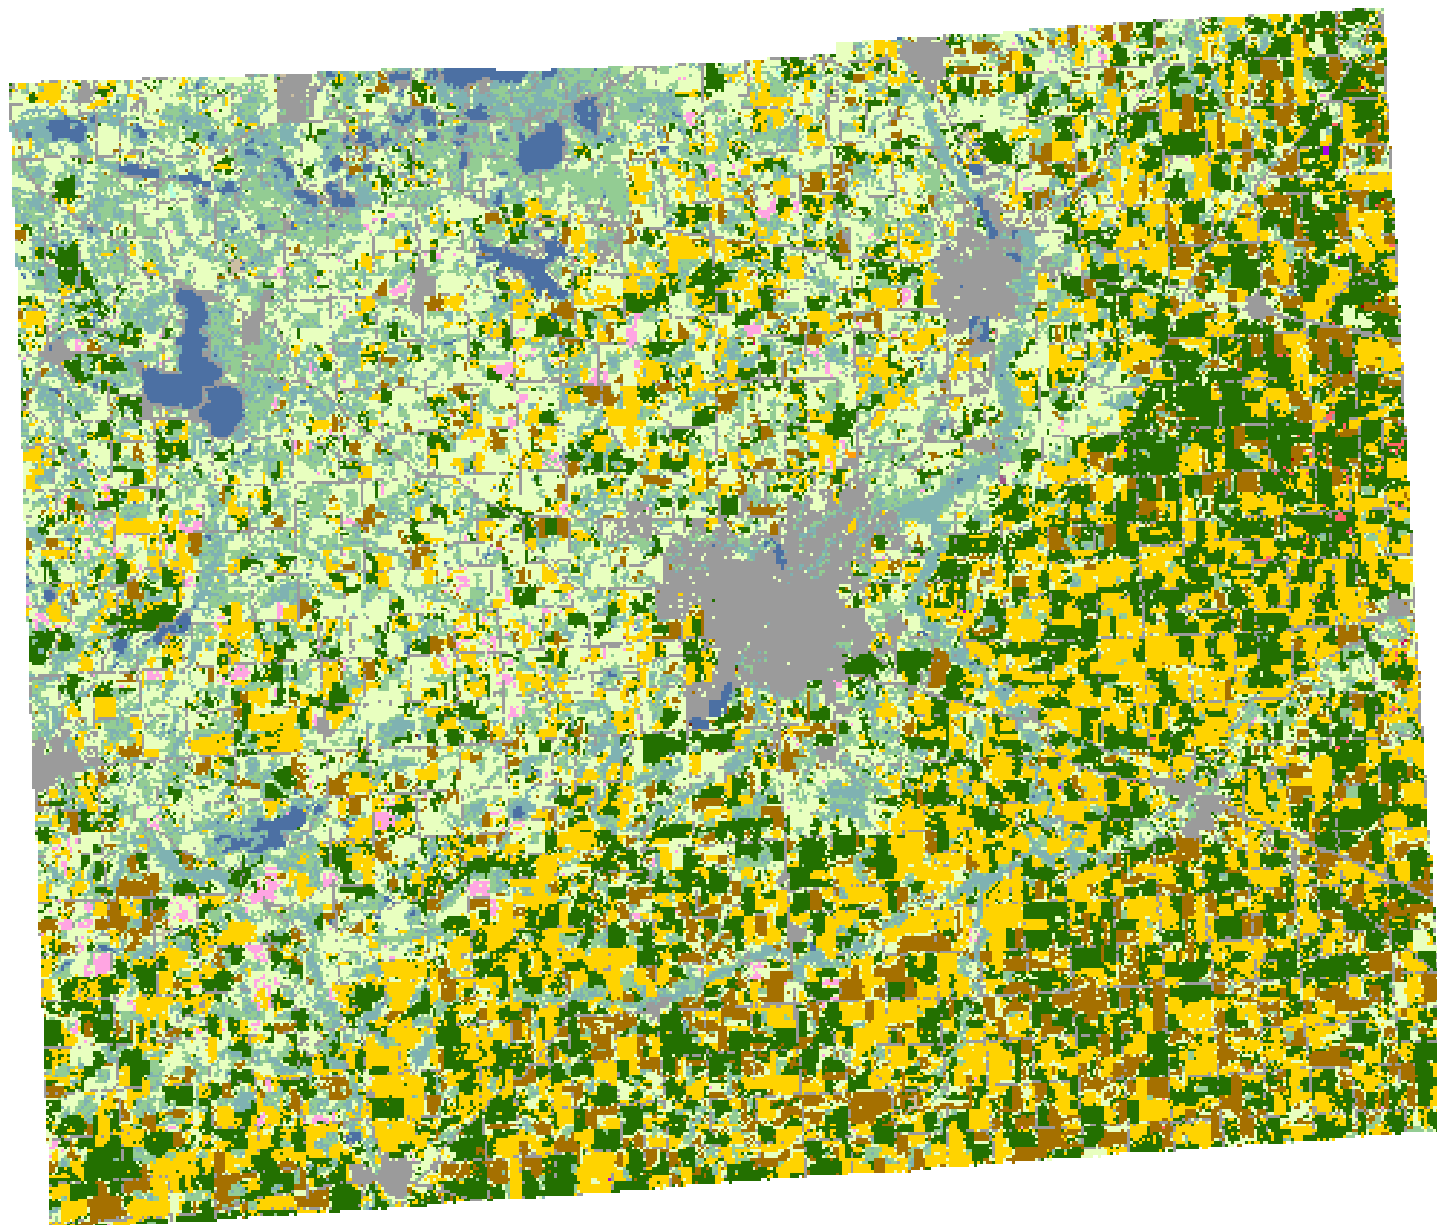

2008 Lenawee County, Michigan

Land Cover Categories

Agriculture

- Pasture/Grass
- Corn
- Soybeans
- Winter Wheat
- Alfalfa
- Dry Beans
- Sugarbeets
- Fallow/Idle Cropland
- Oats
- Misc. Veggies. & Fruits
- Potatoes
- Apples/Cherries
- Seed/Sod Grass
- Other Crops
- Barley
- Christmas Trees
- Rye
- Sunflowers
- Grapes
- Spring Wheat
- Peas
- Sorghum
- Clover/Wildflowers
- Speltz
- W. Wht./Soy. Dbl. Crop.
- Other Small Grains

Non-Agriculture

- Woodland
- Wetlands
- Urban/Developed
- Water
- Shrubland
- Barren