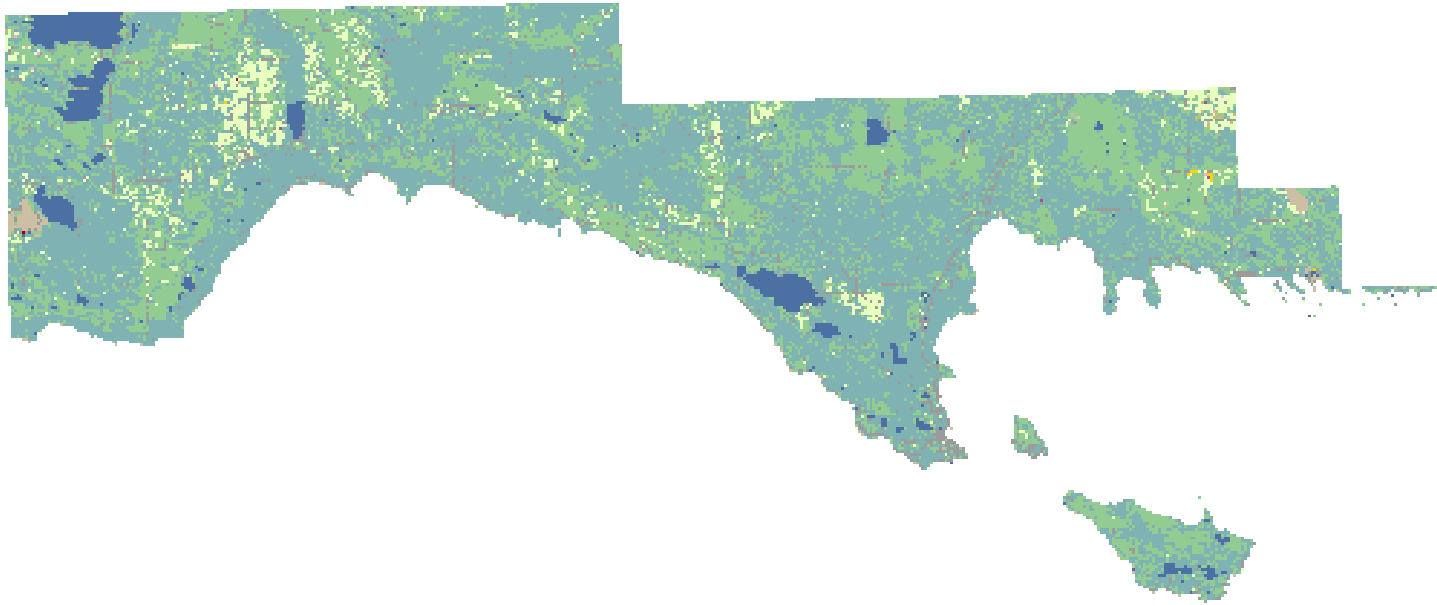

2008 Mackinac County, Michigan

Land Cover Categories

Agriculture

-  Pasture/Grass
-  Corn
-  Soybeans
-  Winter Wheat
-  Alfalfa
-  Dry Beans
-  Sugarbeets
-  Fallow/Idle Cropland
-  Oats
-  Misc. Veggies. & Fruits
-  Potatoes
-  Apples/Cherries
-  Seed/Sod Grass
-  Other Crops
-  Barley
-  Christmas Trees
-  Rye
-  Sunflowers
-  Grapes
-  Spring Wheat
-  Peas
-  Sorghum
-  Clover/Wildflowers
-  Speltz
-  W. Wht./Soy. Dbl. Crop.
-  Other Small Grains

Non-Agriculture

-  Woodland
-  Wetlands
-  Urban/Developed
-  Water
-  Shrubland
-  Barren