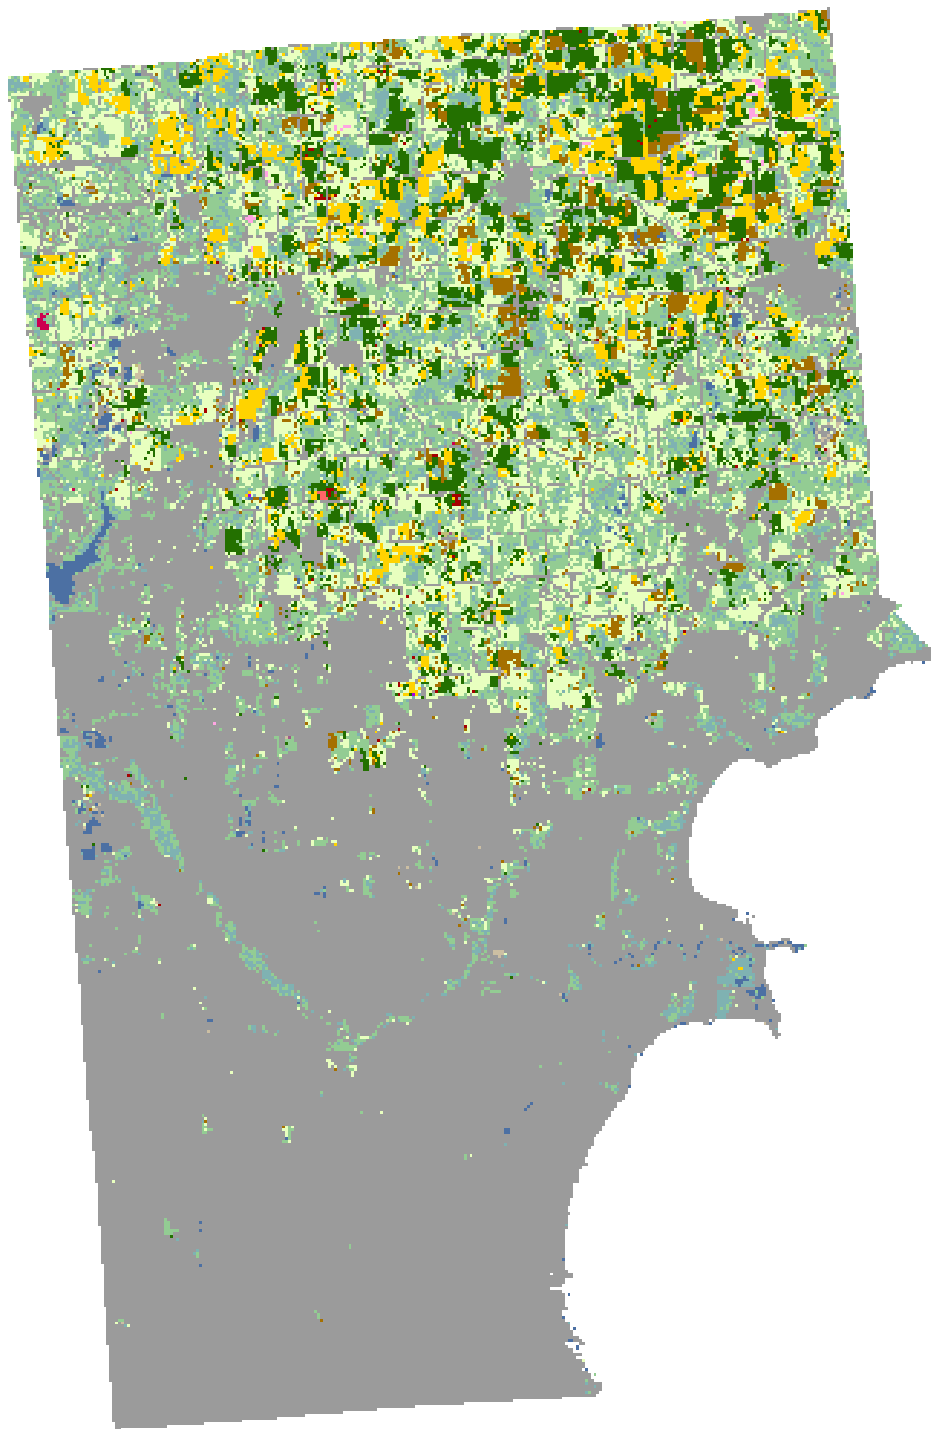

# 2008 Macomb County, Michigan

## Land Cover Categories

### Agriculture

- Pasture/Grass
- Corn
- Soybeans
- Winter Wheat
- Alfalfa
- Dry Beans
- Sugarbeets
- Fallow/Idle Cropland
- Oats
- Misc. Veggies. & Fruits
- Potatoes
- Apples/Cherries
- Seed/Sod Grass
- Other Crops
- Barley
- Christmas Trees
- Rye
- Sunflowers
- Grapes
- Spring Wheat
- Peas
- Sorghum
- Clover/Wildflowers
- Speltz
- W. Wht./Soy. Dbl. Crop.
- Other Small Grains

### Non-Agriculture

- Woodland
- Wetlands
- Urban/Developed
- Water
- Shrubland
- Barren