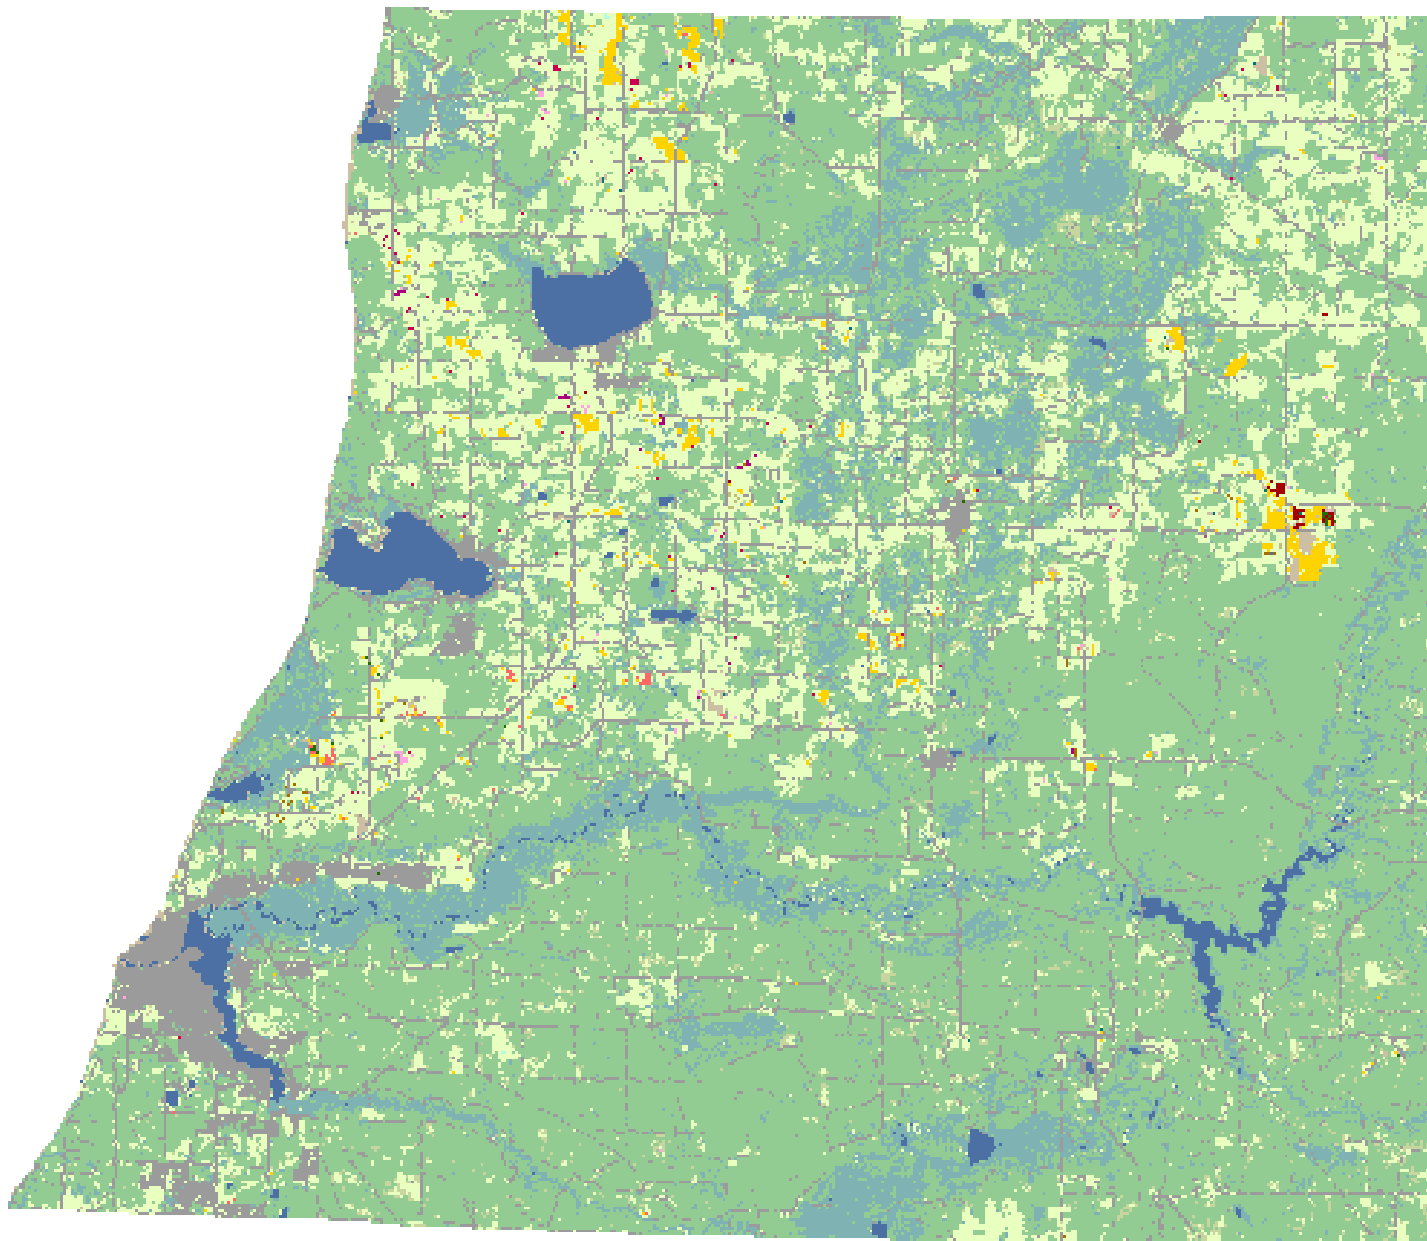

2008 Manistee County, Michigan

Land Cover Categories

Agriculture

- Pasture/Grass
- Corn
- Soybeans
- Winter Wheat
- Alfalfa
- Dry Beans
- Sugarbeets
- Fallow/Idle Cropland
- Oats
- Misc. Veggies. & Fruits
- Potatoes
- Apples/Cherries
- Seed/Sod Grass
- Other Crops
- Barley
- Christmas Trees
- Rye
- Sunflowers
- Grapes
- Spring Wheat
- Peas
- Sorghum
- Clover/Wildflowers
- Speltz
- W. Wht./Soy. Dbl. Crop.
- Other Small Grains

Non-Agriculture

- Woodland
- Wetlands
- Urban/Developed
- Water
- Shrubland
- Barren