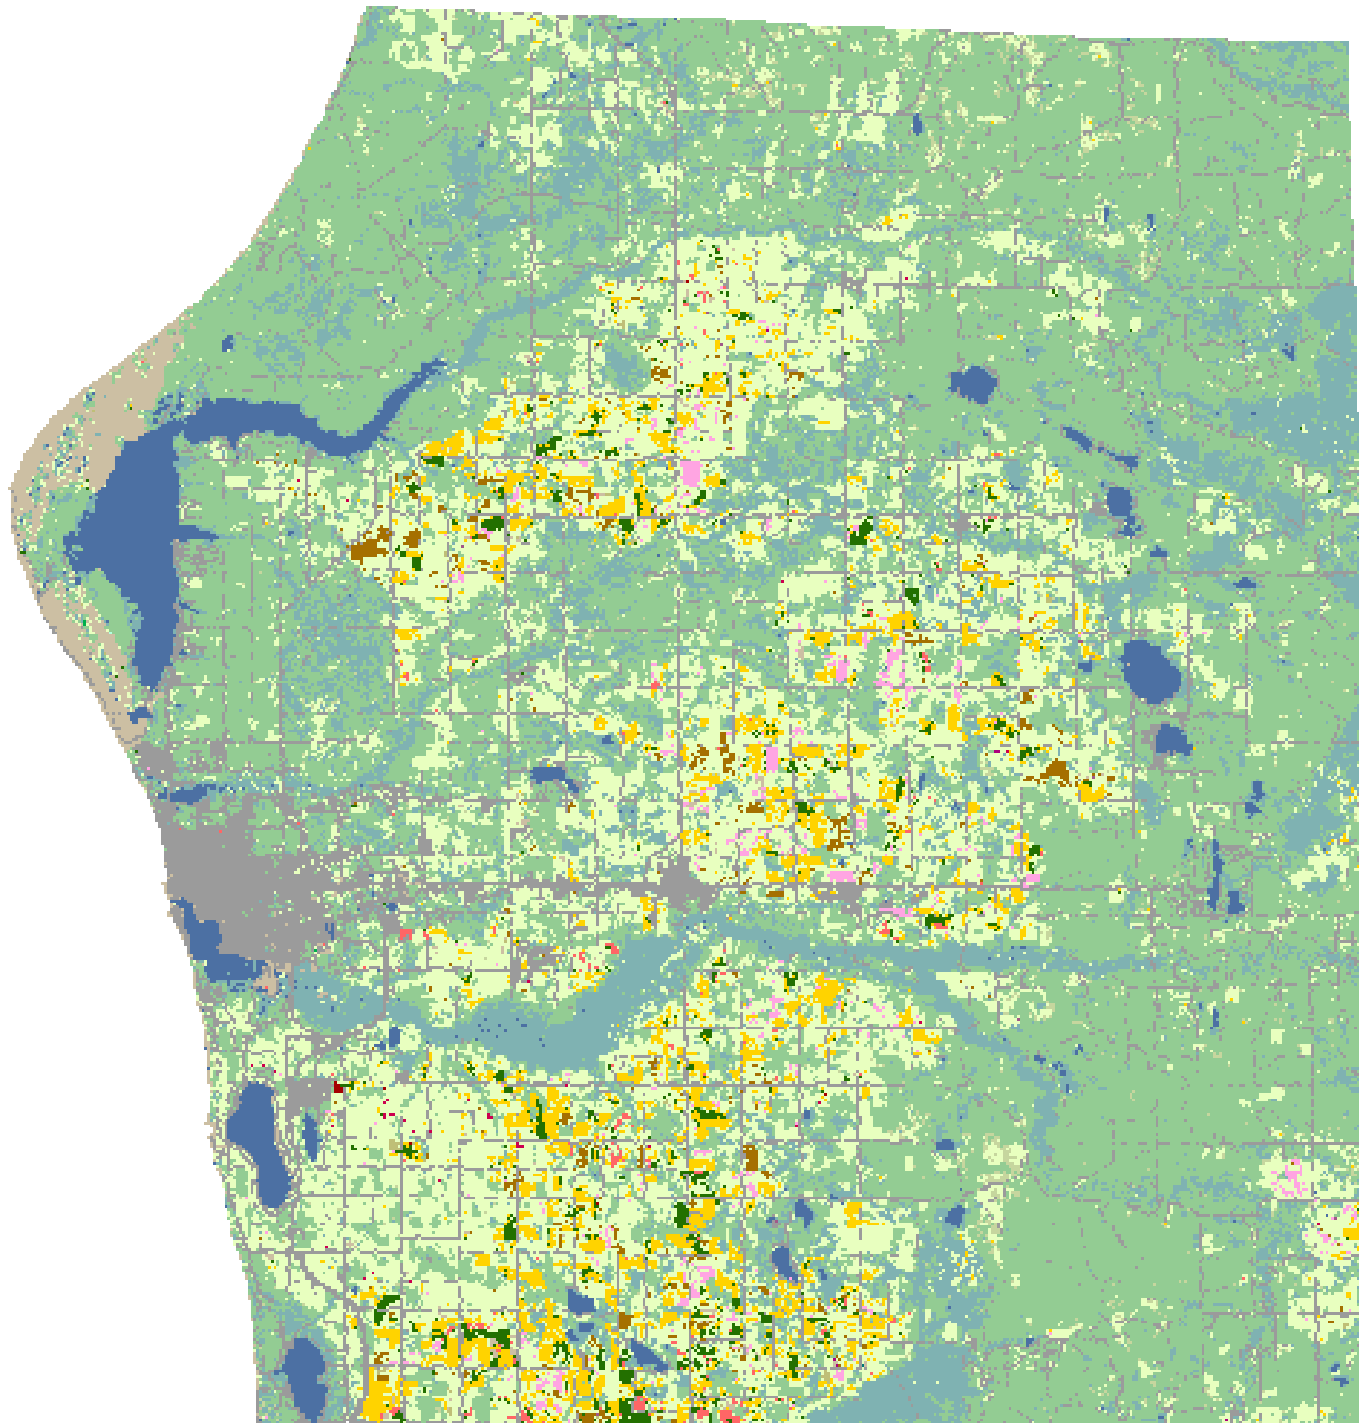

# 2008 Mason County, Michigan

## Land Cover Categories

### Agriculture

- Pasture/Grass
- Corn
- Soybeans
- Winter Wheat
- Alfalfa
- Dry Beans
- Sugarbeets
- Fallow/Idle Cropland
- Oats
- Misc. Veggies. & Fruits
- Potatoes
- Apples/Cherries
- Seed/Sod Grass
- Other Crops
- Barley
- Christmas Trees
- Rye
- Sunflowers
- Grapes
- Spring Wheat
- Peas
- Sorghum
- Clover/Wildflowers
- Speltz
- W. Wht./Soy. Dbl. Crop.
- Other Small Grains

### Non-Agriculture

- Woodland
- Wetlands
- Urban/Developed
- Water
- Shrubland
- Barren