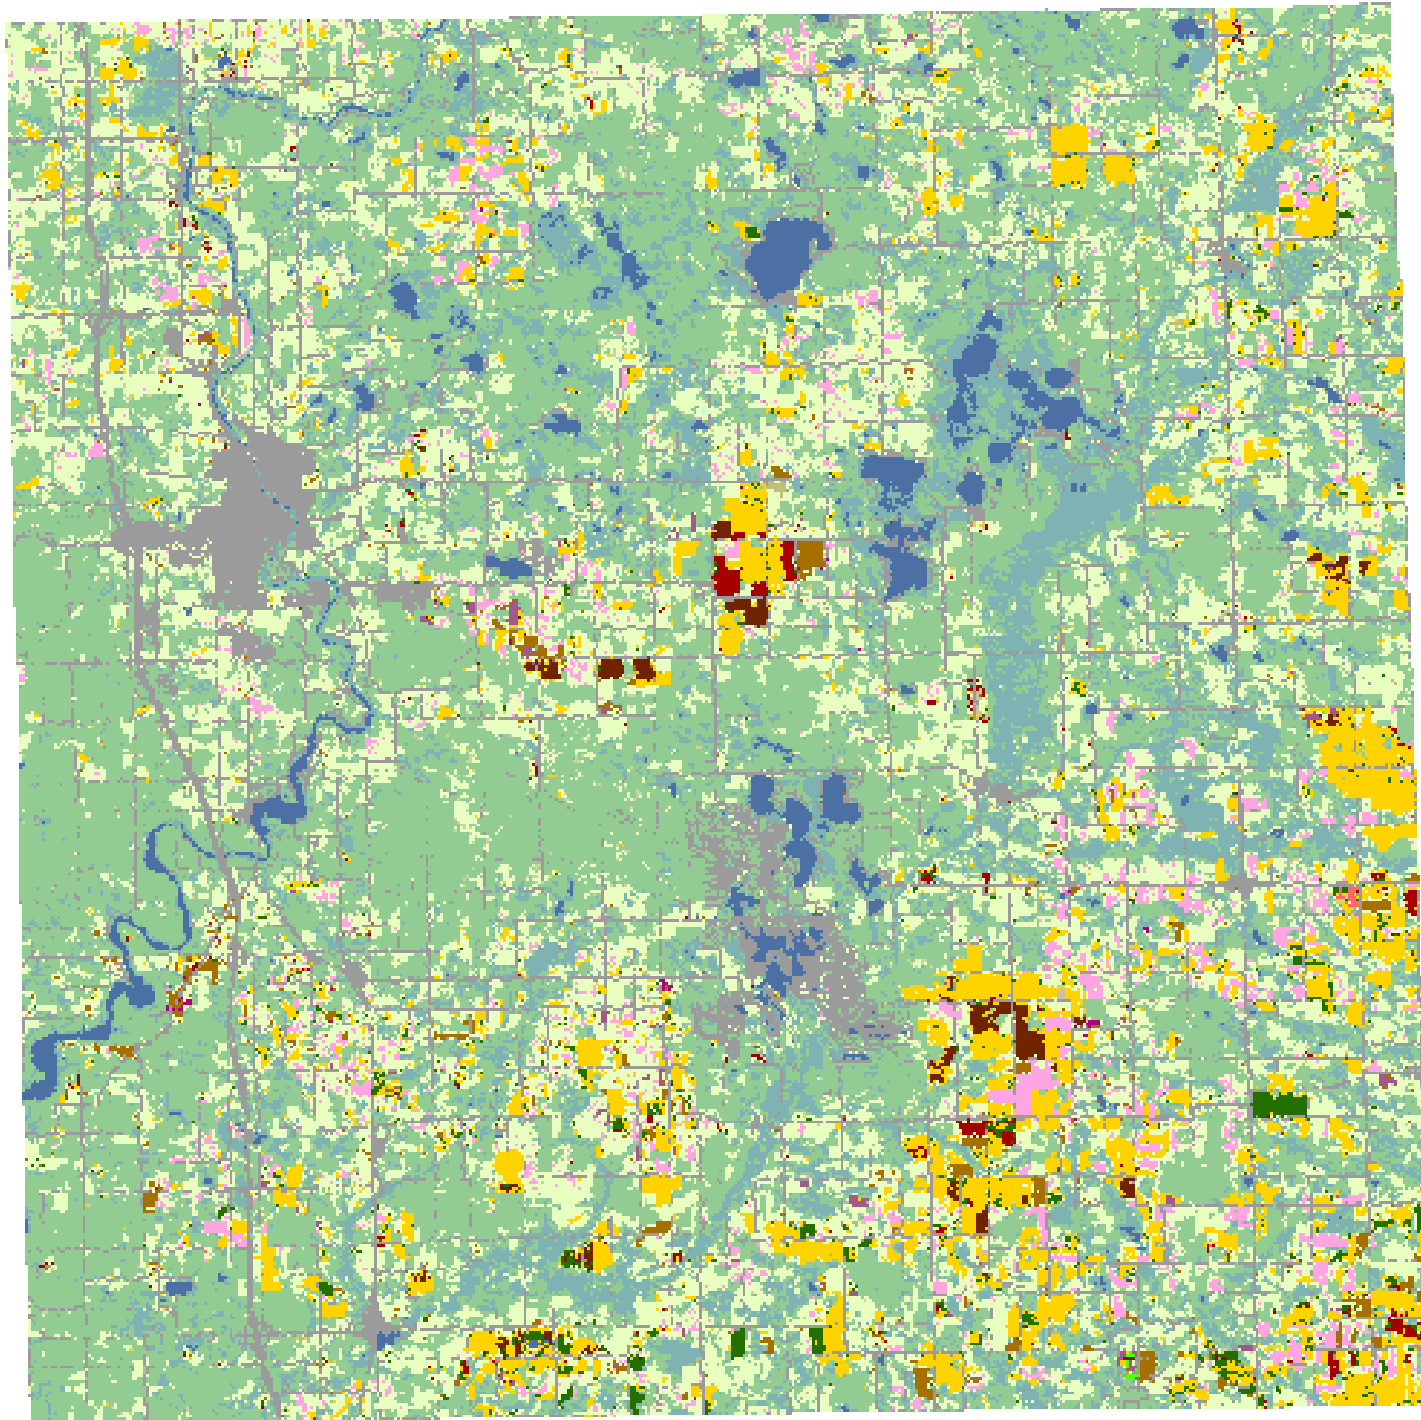

2008 Mecosta County, Michigan

Land Cover Categories

Agriculture

-  Pasture/Grass
-  Corn
-  Soybeans
-  Winter Wheat
-  Alfalfa
-  Dry Beans
-  Sugarbeets
-  Fallow/Idle Cropland
-  Oats
-  Misc. Veggies. & Fruits
-  Potatoes
-  Apples/Cherries
-  Seed/Sod Grass
-  Other Crops
-  Barley
-  Christmas Trees
-  Rye
-  Sunflowers
-  Grapes
-  Spring Wheat
-  Peas
-  Sorghum
-  Clover/Wildflowers
-  Speltz
-  W. Wht./Soy. Dbl. Crop.
-  Other Small Grains

Non-Agriculture

-  Woodland
-  Wetlands
-  Urban/Developed
-  Water
-  Shrubland
-  Barren