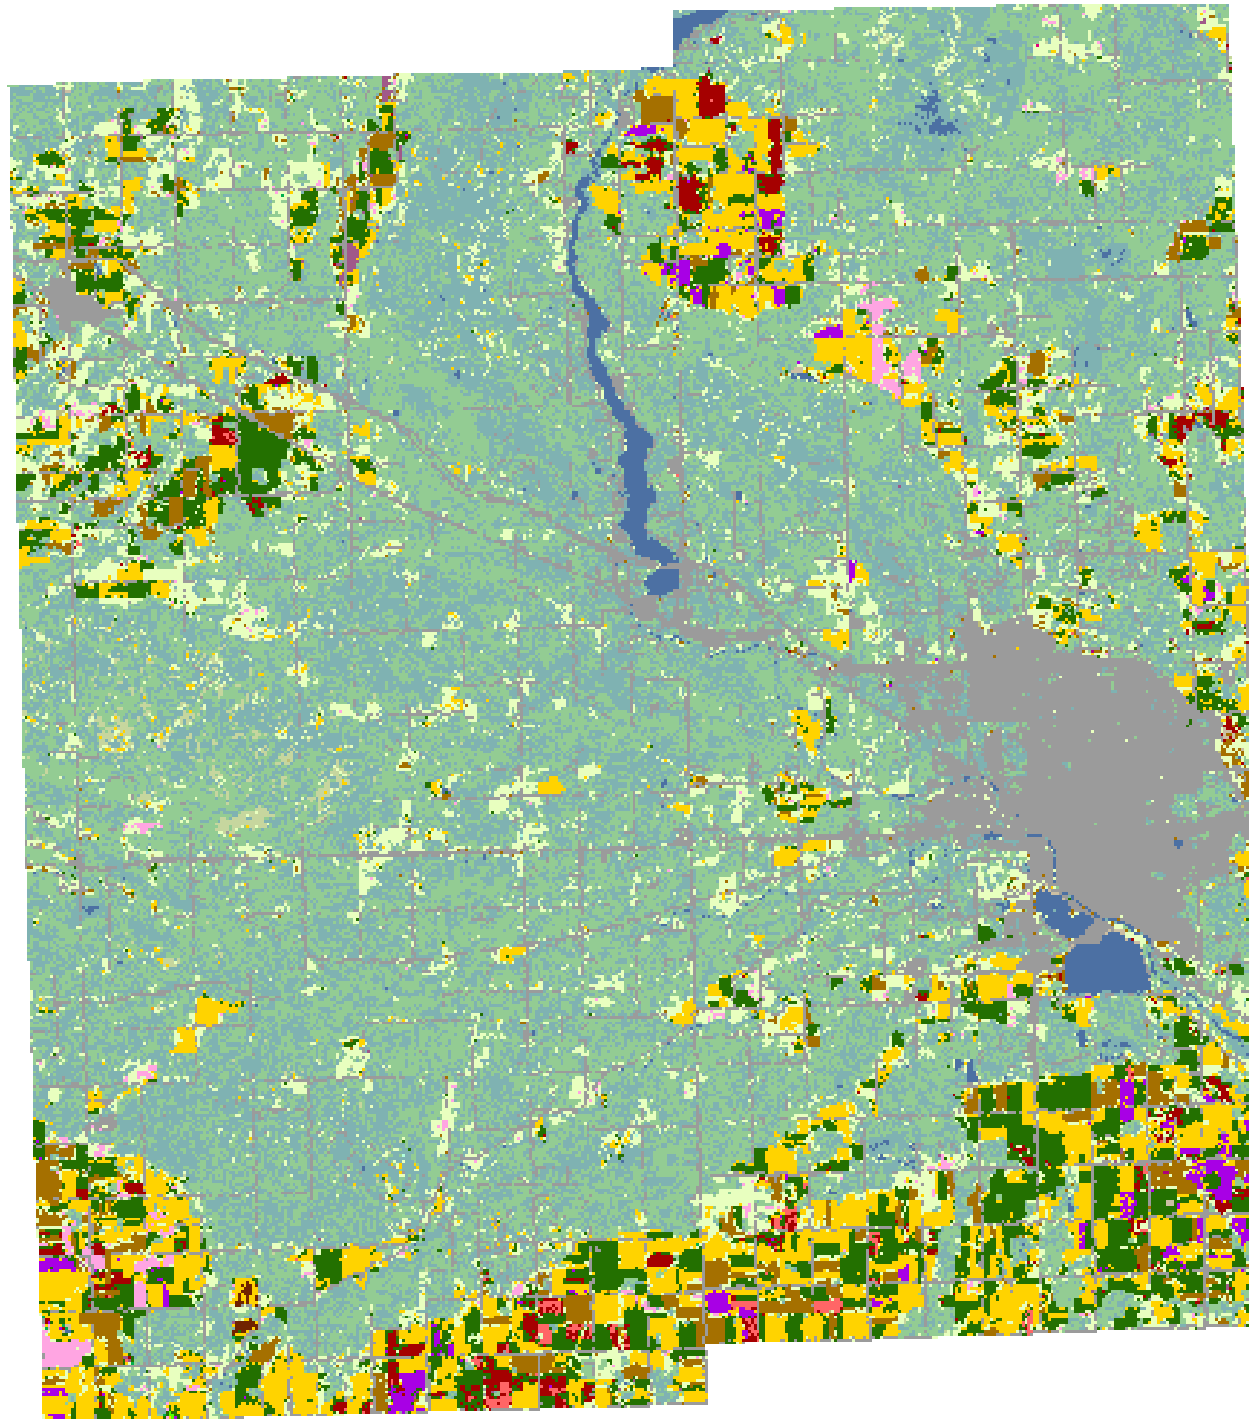

2008 Midland County, Michigan

Land Cover Categories

Agriculture

- Pasture/Grass
- Corn
- Soybeans
- Winter Wheat
- Alfalfa
- Dry Beans
- Sugarbeets
- Fallow/Idle Cropland
- Oats
- Misc. Veggies. & Fruits
- Potatoes
- Apples/Cherries
- Seed/Sod Grass
- Other Crops
- Barley
- Christmas Trees
- Rye
- Sunflowers
- Grapes
- Spring Wheat
- Peas
- Sorghum
- Clover/Wildflowers
- Speltz
- W. Wht./Soy. Dbl. Crop.
- Other Small Grains

Non-Agriculture

- Woodland
- Wetlands
- Urban/Developed
- Water
- Shrubland
- Barren