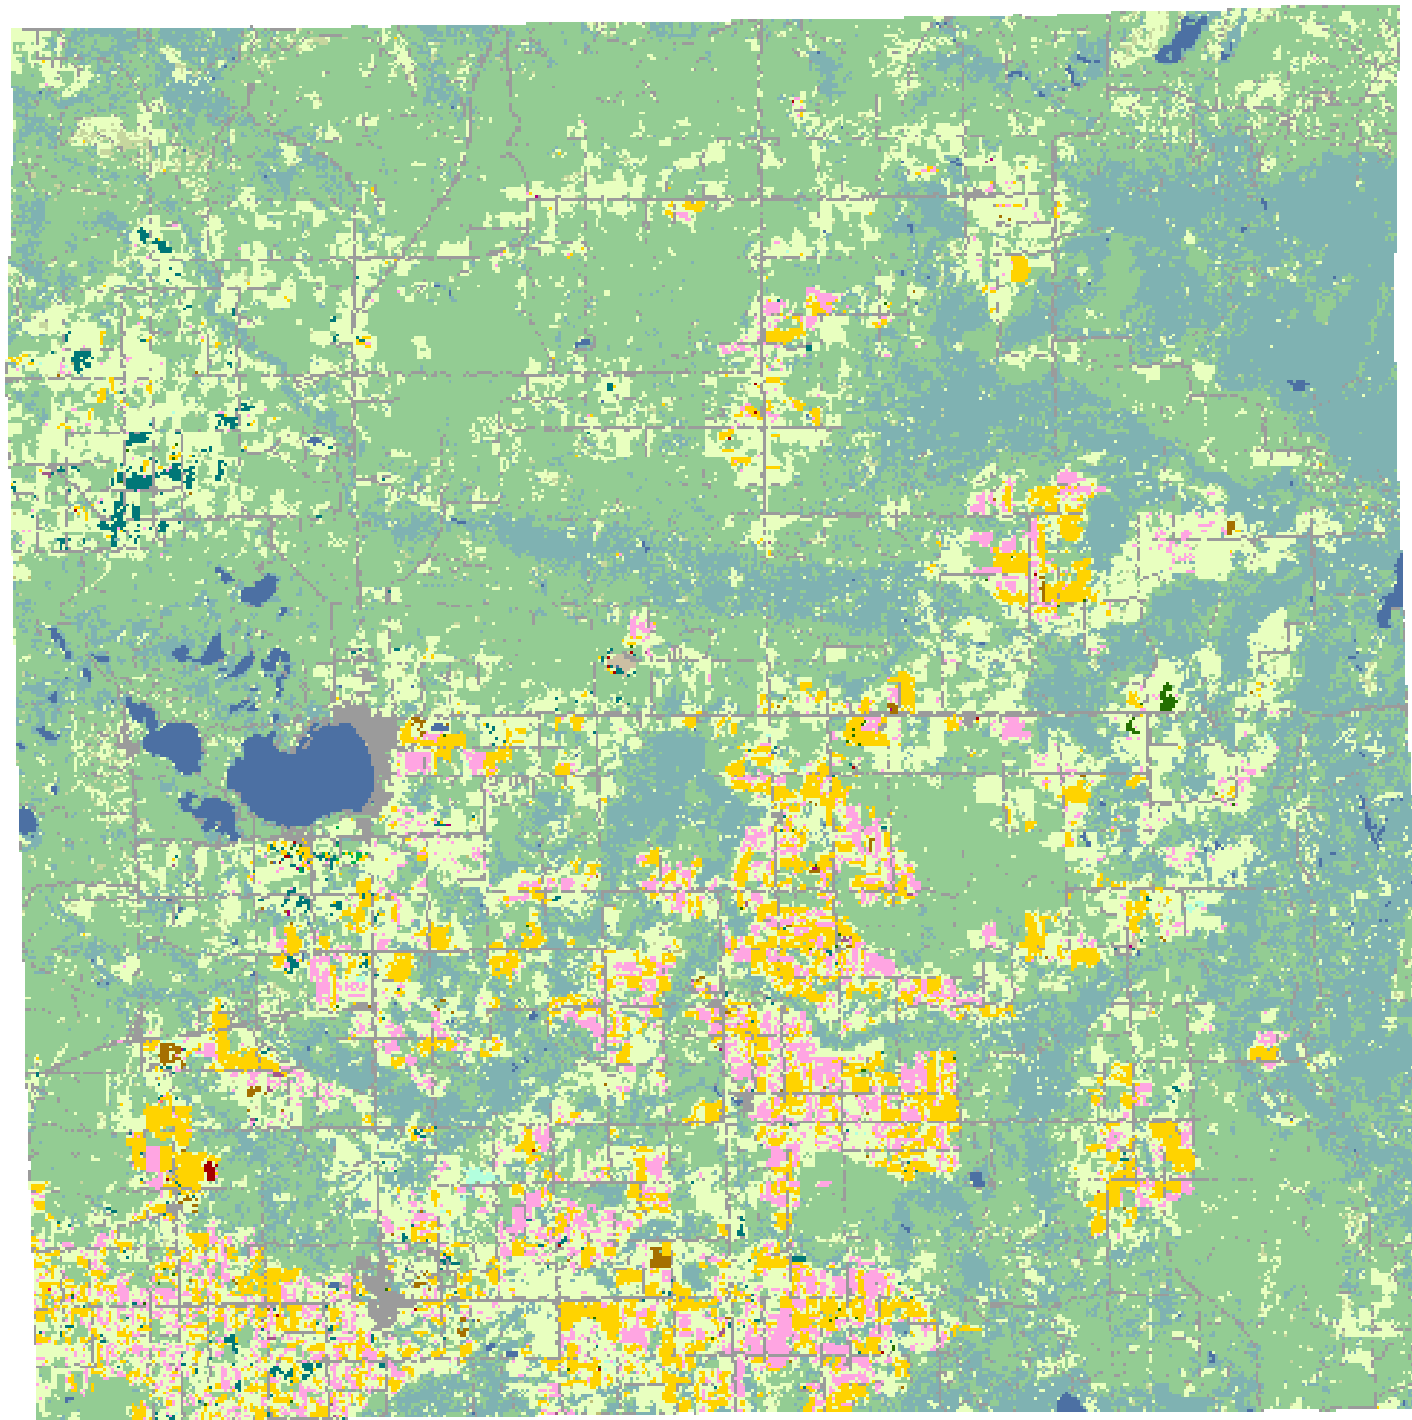

2008 Missaukee County, Michigan

Land Cover Categories

Agriculture

- Pasture/Grass
- Corn
- Soybeans
- Winter Wheat
- Alfalfa
- Dry Beans
- Sugarbeets
- Fallow/Idle Cropland
- Oats
- Misc. Veggies. & Fruits
- Potatoes
- Apples/Cherries
- Seed/Sod Grass
- Other Crops
- Barley
- Christmas Trees
- Rye
- Sunflowers
- Grapes
- Spring Wheat
- Peas
- Sorghum
- Clover/Wildflowers
- Speltz
- W. Wht./Soy. Dbl. Crop.
- Other Small Grains

Non-Agriculture

- Woodland
- Wetlands
- Urban/Developed
- Water
- Shrubland
- Barren