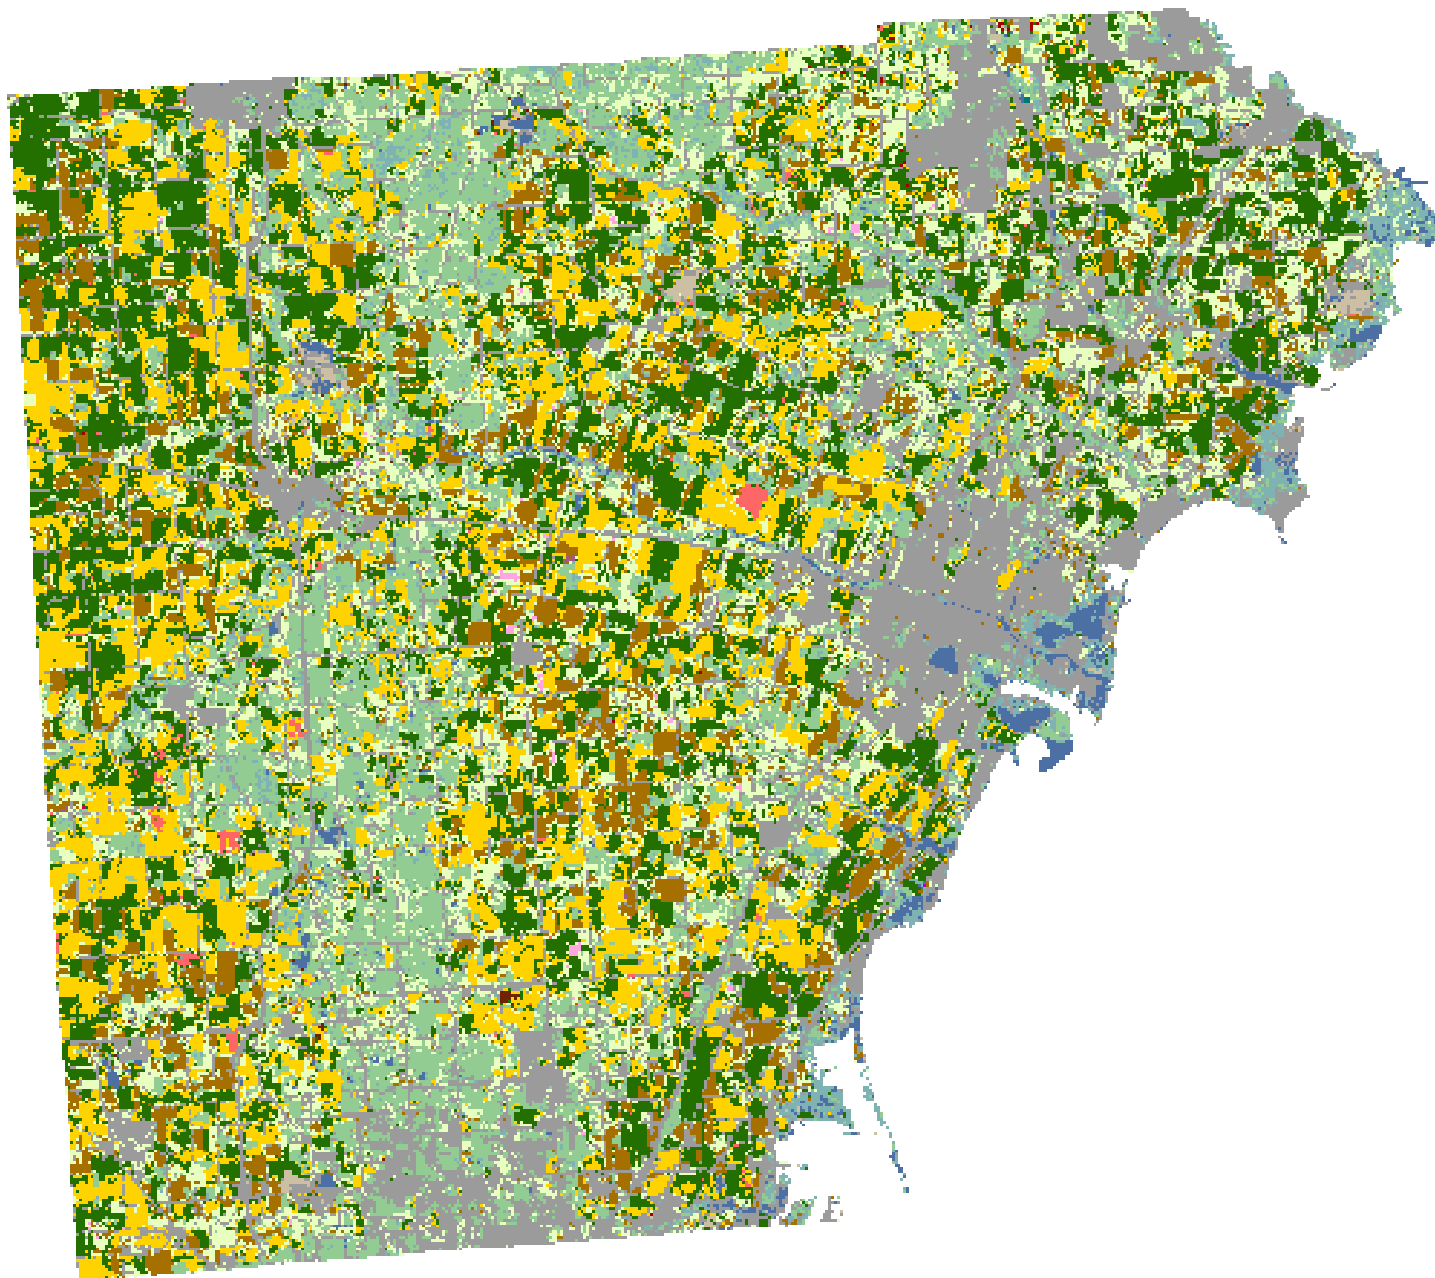

# 2008 Monroe County, Michigan

## Land Cover Categories

### Agriculture

- Pasture/Grass
- Corn
- Soybeans
- Winter Wheat
- Alfalfa
- Dry Beans
- Sugarbeets
- Fallow/Idle Cropland
- Oats
- Misc. Veggies. & Fruits
- Potatoes
- Apples/Cherries
- Seed/Sod Grass
- Other Crops
- Barley
- Christmas Trees
- Rye
- Sunflowers
- Grapes
- Spring Wheat
- Peas
- Sorghum
- Clover/Wildflowers
- Speltz
- W. Wht./Soy. Dbl. Crop.
- Other Small Grains

### Non-Agriculture

- Woodland
- Wetlands
- Urban/Developed
- Water
- Shrubland
- Barren