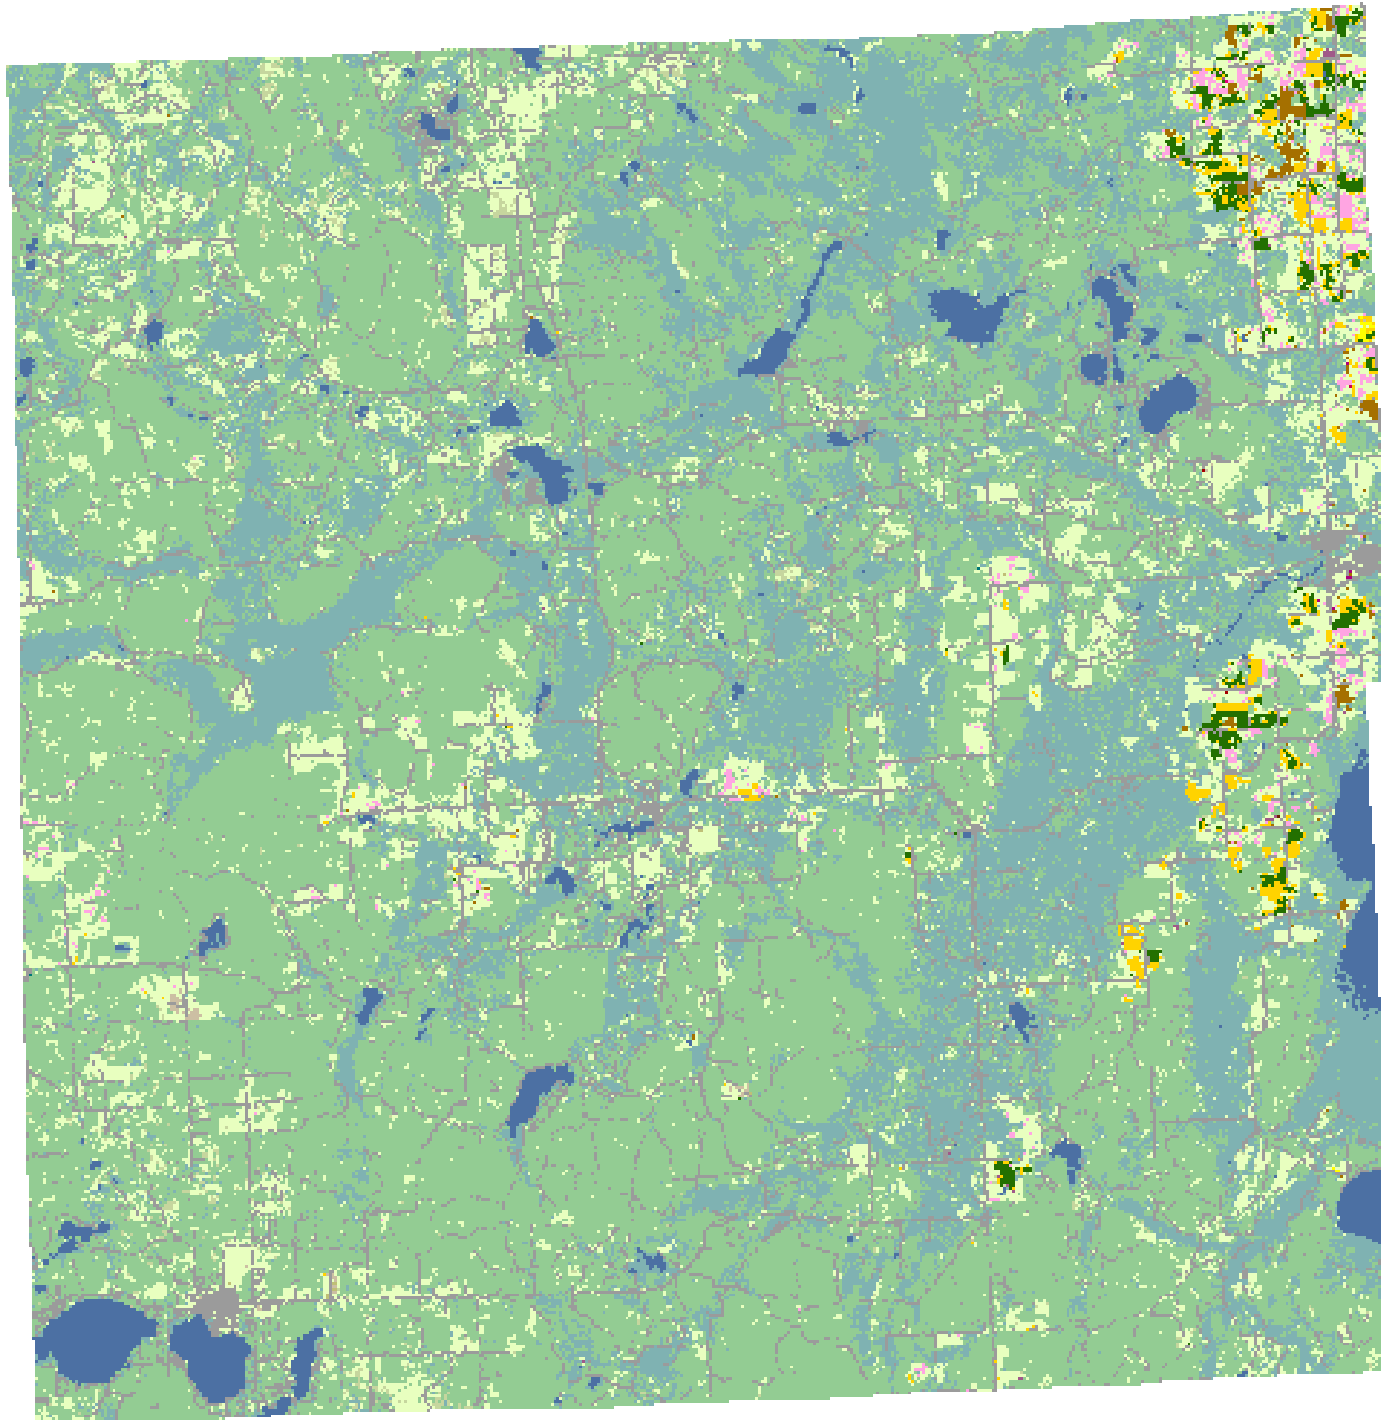

# 2008 Montmorency County, Michigan

## Land Cover Categories

### Agriculture

- Pasture/Grass
- Corn
- Soybeans
- Winter Wheat
- Alfalfa
- Dry Beans
- Sugarbeets
- Fallow/Idle Cropland
- Oats
- Misc. Veggies. & Fruits
- Potatoes
- Apples/Cherries
- Seed/Sod Grass
- Other Crops
- Barley
- Christmas Trees
- Rye
- Sunflowers
- Grapes
- Spring Wheat
- Peas
- Sorghum
- Clover/Wildflowers
- Speltz
- W. Wht./Soy. Dbl. Crop.
- Other Small Grains